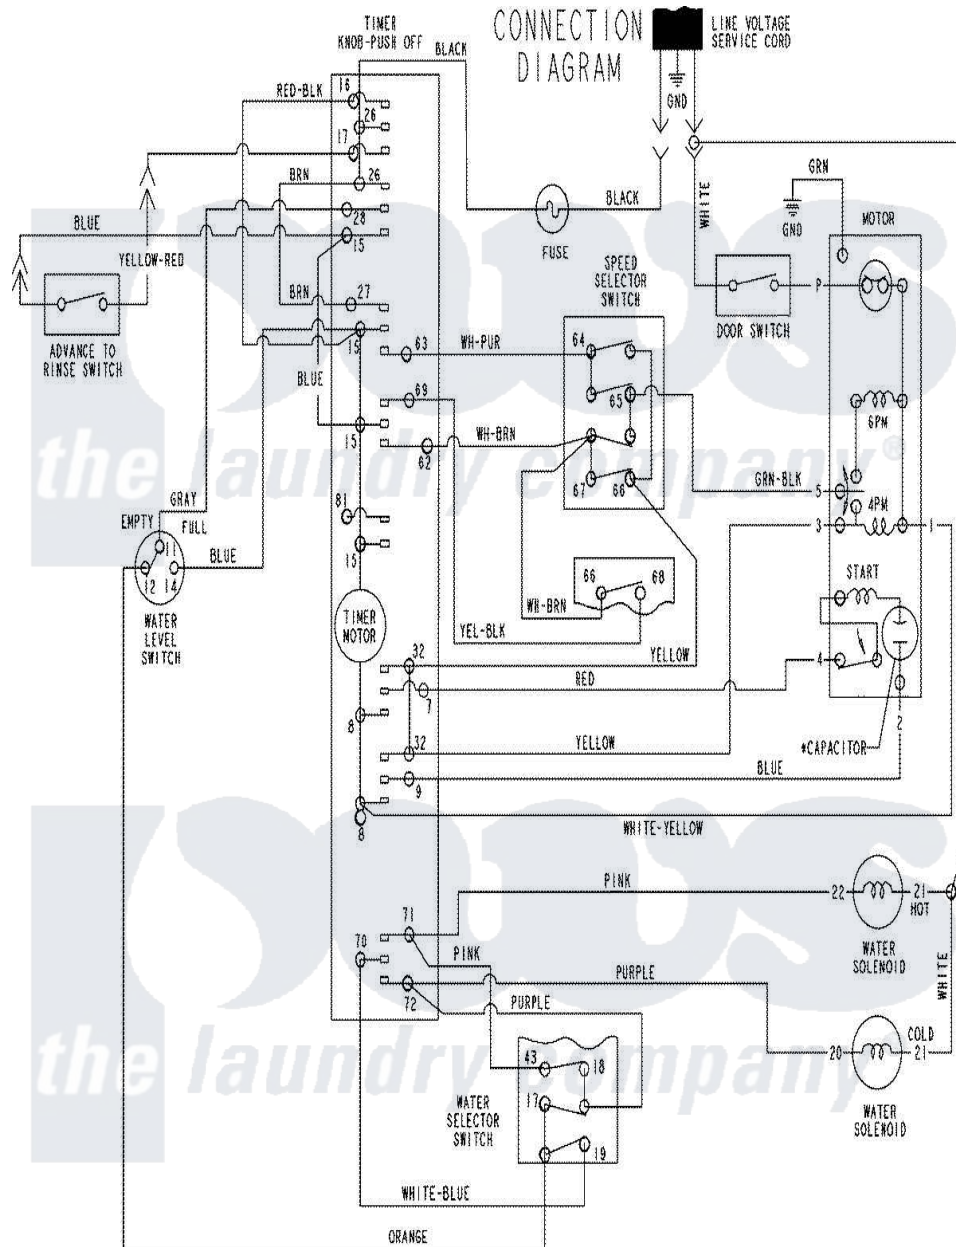

Hoover HAV4200ATW 13 - WIRING INFORMATION

Hoover Residential Hoover HAV4200ATW Washer Parts Parts Diagram 13 - WIRING INFORMATION
 Click on the part number to view part

Item	Original Part Number	Replaced By	Status	Part Description
NI	15003856		Not Available	WIRING INFORMATION