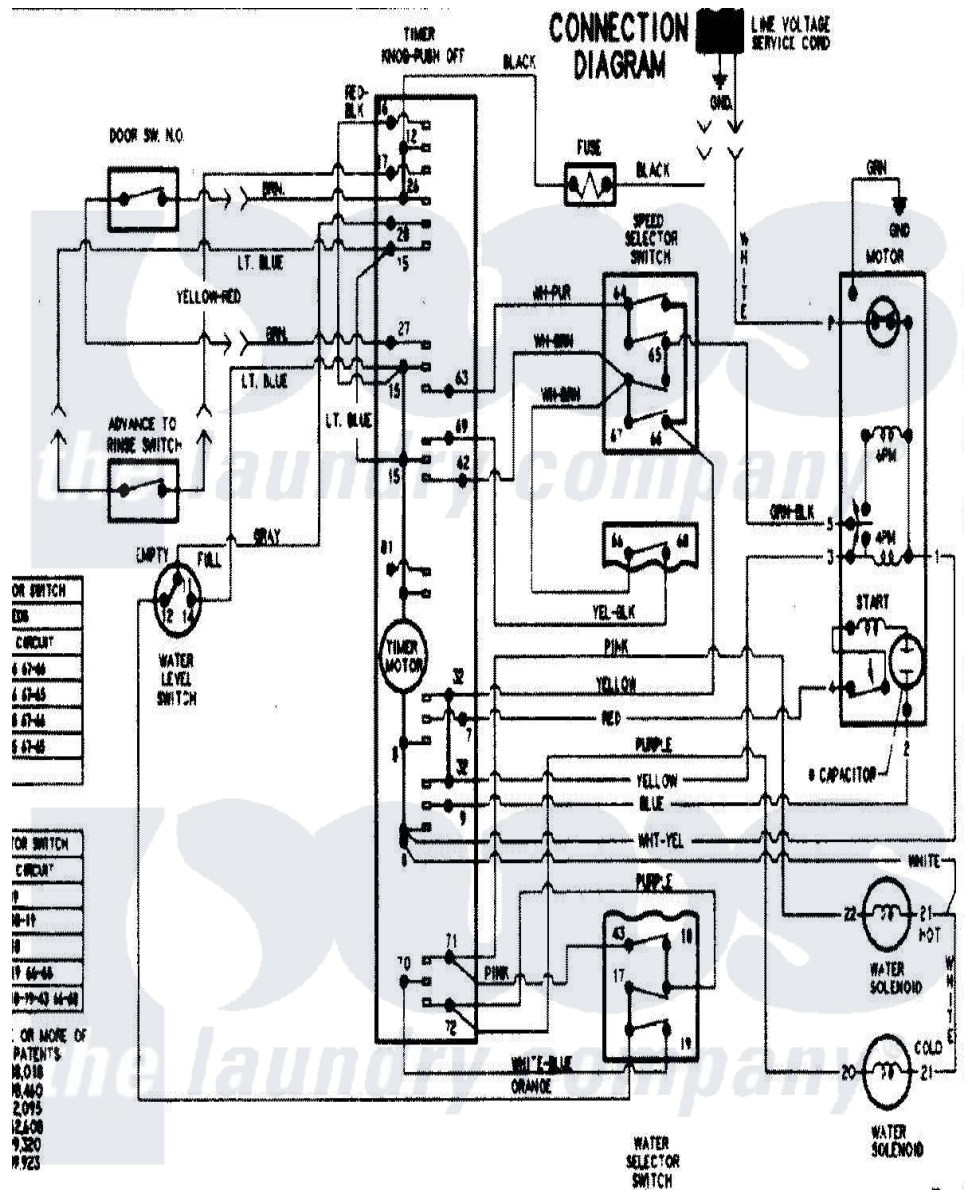

# Hoover HAV4200ATW 14 - WIRING INFORMATION (SERIES 20)

35-6599 "A"

Hoover [Residential Hoover HAV4200ATW Washer Parts](#) Parts Diagram 14 - WIRING INFORMATION (SERIES 20)

[Click on the part number to view part](#)

Item	Original Part Number	Replaced By	Status	Part Description
NI	15003228		Not Available	WIRING INFORMATION