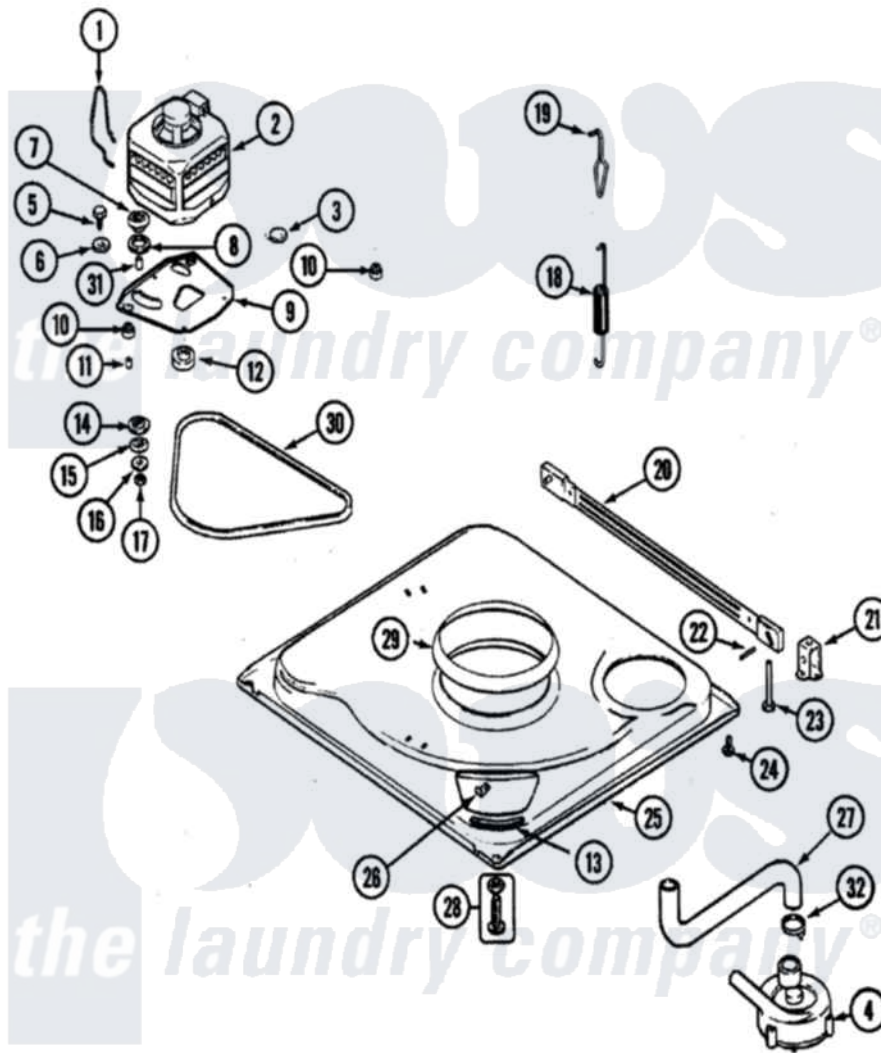

# Hoover HAV4200AWW 01 - BASE

Hoover [Residential Hoover HAV4200AWW Washer Parts](#) Parts Diagram 01 - BASE  
 Click on the part number to view part

Item	Original Part Number	Replaced By	Status	Part Description
1	21001110	<a href="#">22004376</a>		Spring, Motor Pivot
2	<a href="#">21001632</a>			Motor
3	21001109	<a href="#">21001486</a>		Foot Slide, Isolator
4	35-2099	<a href="#">35-6465</a>		Pump Assem
"	21001873	<a href="#">35-6780</a>		Pump-Water
5	25-7833	<a href="#">21001977</a>		Screw
6	<a href="#">25-7834</a>			Washer, Motor/Base Screw
7	<a href="#">33-9946</a>			Isolator, Motor
8	<a href="#">35-3570</a>			Washer, Motor Pivot
9	21001111	<a href="#">21001783</a>		Plate And Screw Assembly
10	<a href="#">35-3646</a>			Isolator, Motor Plate
11	<a href="#">25-7831</a>			Spacer, Mounting
12	21001475	<a href="#">W10143344</a>		Pulley
"	<a href="#">25-7117</a>			Set Screw
13	<a href="#">35-2065</a>			Pad, Motor Plate
14	<a href="#">35-3571</a>			Slide, Motor Pivot