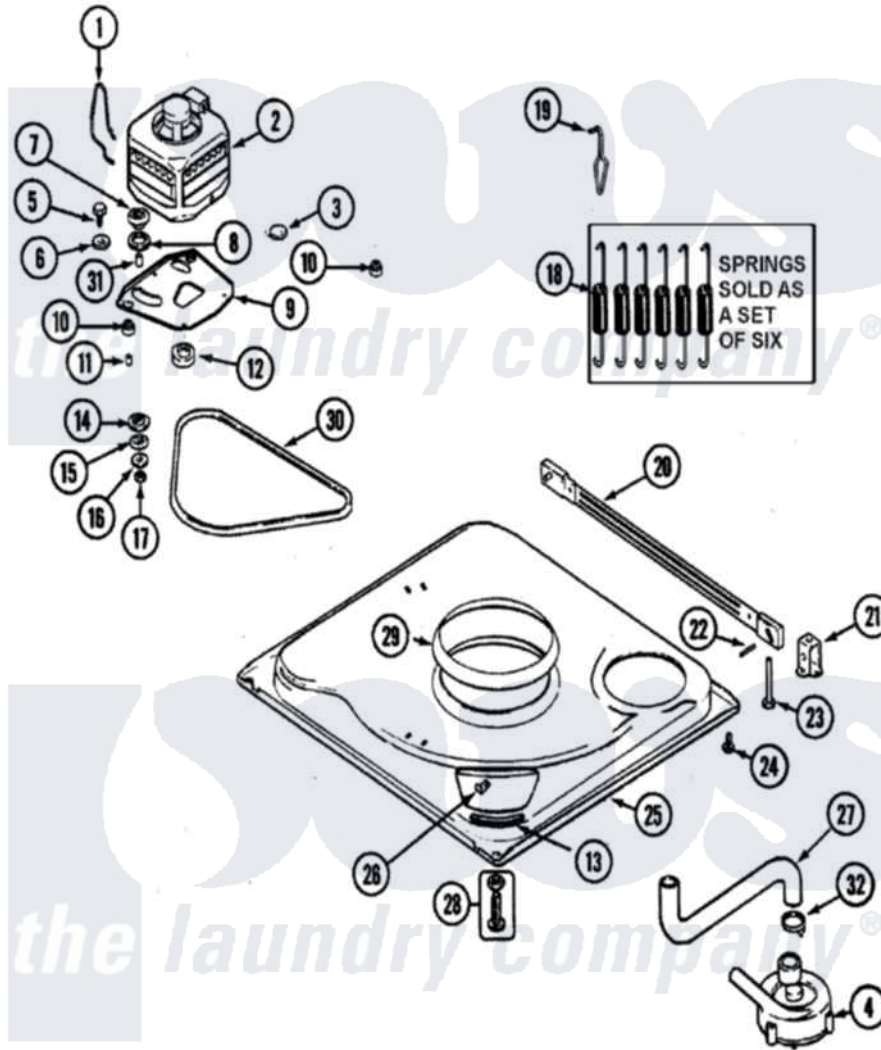

Hoover HAV4200AWW 02 - BASE (SERIES 19)

Hoover [Residential Hoover HAV4200AWW Washer Parts](#) Parts Diagram 02 - BASE (SERIES 19)
 Click on the part number to view part

Item	Original Part Number	Replaced By	Status	Part Description
1	21001110	22004376		Spring, Motor Pivot
2	21001632			Motor
3	21001486			Foot Slide, Isolator
4	21002219	35-6780		Pump-Water
"	21001873	35-6780		Pump-Water
5	25-7833	21001977		Screw
6	25-7834			Washer, Motor/Base Screw
7	33-9946			Isolator, Motor
8	35-3570			Washer, Motor Pivot
9	21001783			Plate And Screw Assembly
10	35-3646			Isolator, Motor Plate
11	25-7831			Spacer, Mounting
12	21001836	W10143344		Pulley
13	35-2065			Pad, Motor Plate
14	35-3571			Slide, Motor Pivot
15	33-9967			Washer, Motor Isolator

16	25-7047		Washer, Flat
17	25-7325	Y707702	Locknut
18	12002102	12002773	Spring
"	21002065	12002773	Spring
19	21001166		Hook, Suspension Spring
20	21001754	21001881	Bar, Stabilizer
21	35-2046		Bracket, Stabilizer
22	35-2052		Pin, Stabilizer
23	35-3020	22004469	Leg And Foot Self Stabalizing
24	25-7828	489483	Screw 10-32 X 1/2
25	21001893	12002701	Base Kit
26	25-7845		Speednut, Motor
27	21001915		Hose, Tub To Pump
28	35-3507	25001119	Foot And Pad Assembly
29	21002026		Snubber
"	21001161	21002026	Snubber
30	21352320		Belt, Drive
31	25-7830		Spacer
32	25-6068	285655	Clamp, Hose
"	21002254	285655	Clamp, Hose