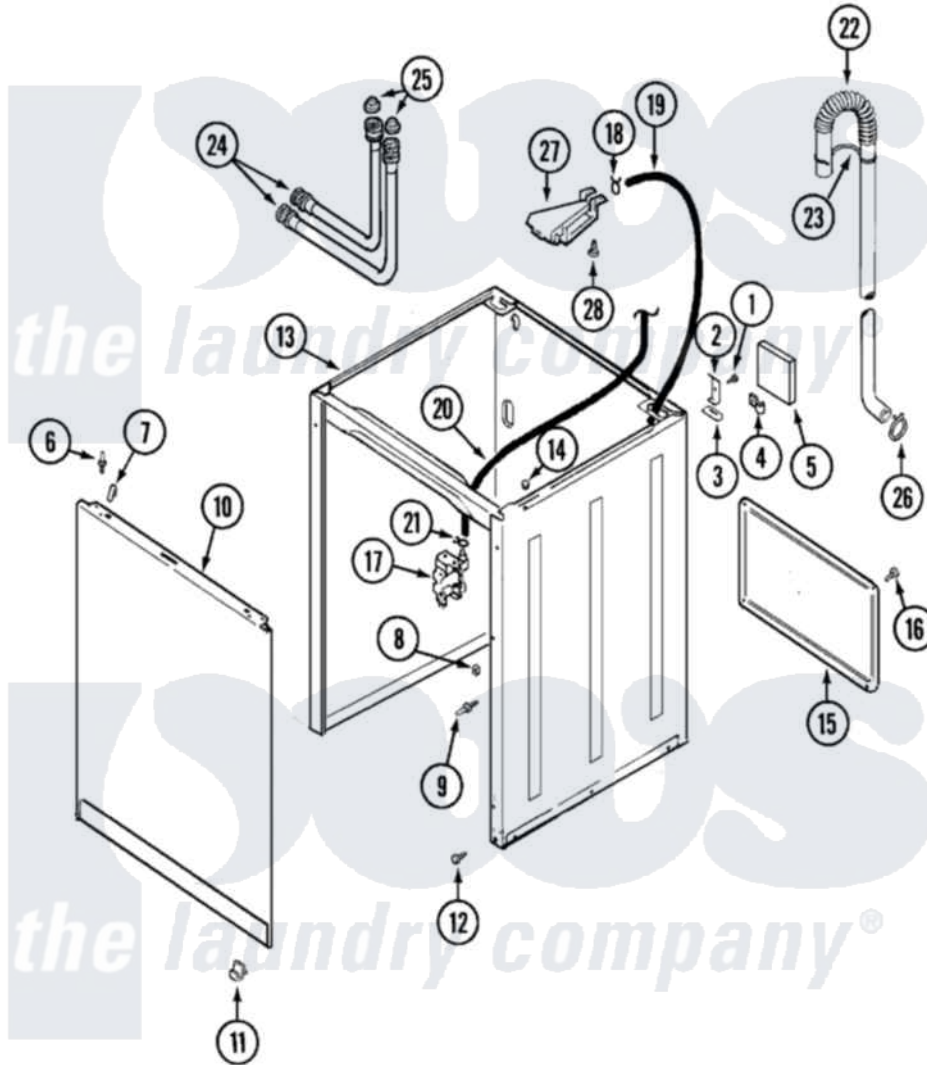

# Hoover HAV4200AWW 03 - CABINET

Hoover [Residential Hoover HAV4200AWW Washer Parts](#) Parts Diagram 03 - CABINET  
 Click on the part number to view part

Item	Original Part Number	Replaced By	Status	Part Description
1	<a href="#">25-7893</a>			Screw
2	<a href="#">35-2846</a>			Hinge, Cabinet Top
3	<a href="#">35-4128</a>			Pad, Hinge
4	25-7027	<a href="#">16515</a>		Clip
5	35-0706		Not Available	PAD, FOAM
6	<a href="#">53-0643</a>			Pin, Locator
7	<a href="#">25-7220</a>			Clip, Cabinet Top
8	25-0224	<a href="#">3400029</a>		Nut, Adapter Plate
9	<a href="#">53-0643</a>			Pin, Locator
"	<a href="#">53-0200</a>			Sleeve, Locator Pin
10	<a href="#">35-2084</a>			Panel, Front
11	<a href="#">53-0120</a>			Clip, Front Panel
"	25-7732	<a href="#">681414</a>		Screw, 10AB X 1/2
12	<a href="#">35-4129</a>			Bumper, Cabinet
13	12001801	<a href="#">21001871</a>		Cabinet
"	<a href="#">21001281</a>			Damper, Sound Pad

"	35-2106	<a href="#">21001871</a>	Cabinet
14	<a href="#">33-2653</a>		Bumper, Cabinet
15	35-2108	<a href="#">21001871</a>	Cabinet
16	25-7732	<a href="#">681414</a>	Screw, 10AB X 1/2
17	21001396	<a href="#">35-2374N</a>	Valve, Water
"	21001747	<a href="#">21001932</a>	Valve, Water Inlet
18	25-7867	<a href="#">596669</a>	Clamp, Manifold
19	<a href="#">12002749</a>		Hose, Flume Kit
"	35-2378	<a href="#">12002749</a>	Hose, Flume Kit
20	21001060	<a href="#">21001748</a>	Hose, Pressure Switch
21	25-7796	<a href="#">596669</a>	Clamp, Manifold
22	21001513	<a href="#">21001872</a>	Hose, Drain
23	33-9537	<a href="#">22003814</a>	Retainer, Drain Hose
24	33-7046	<a href="#">89503</a>	Hose-Inlet
"	33-7891	<a href="#">89503</a>	Hose-Inlet
25	<a href="#">33-4264N</a>		Strainer And Washer Kit
26	25-7080	<a href="#">285655</a>	Clamp, Hose
27	35-2051	<a href="#">21001760</a>	Flume Assembly / Water Diverter
28	25-3092	<a href="#">90767</a>	Screw, 8A X 3/8 HeX Washer Head Tapping