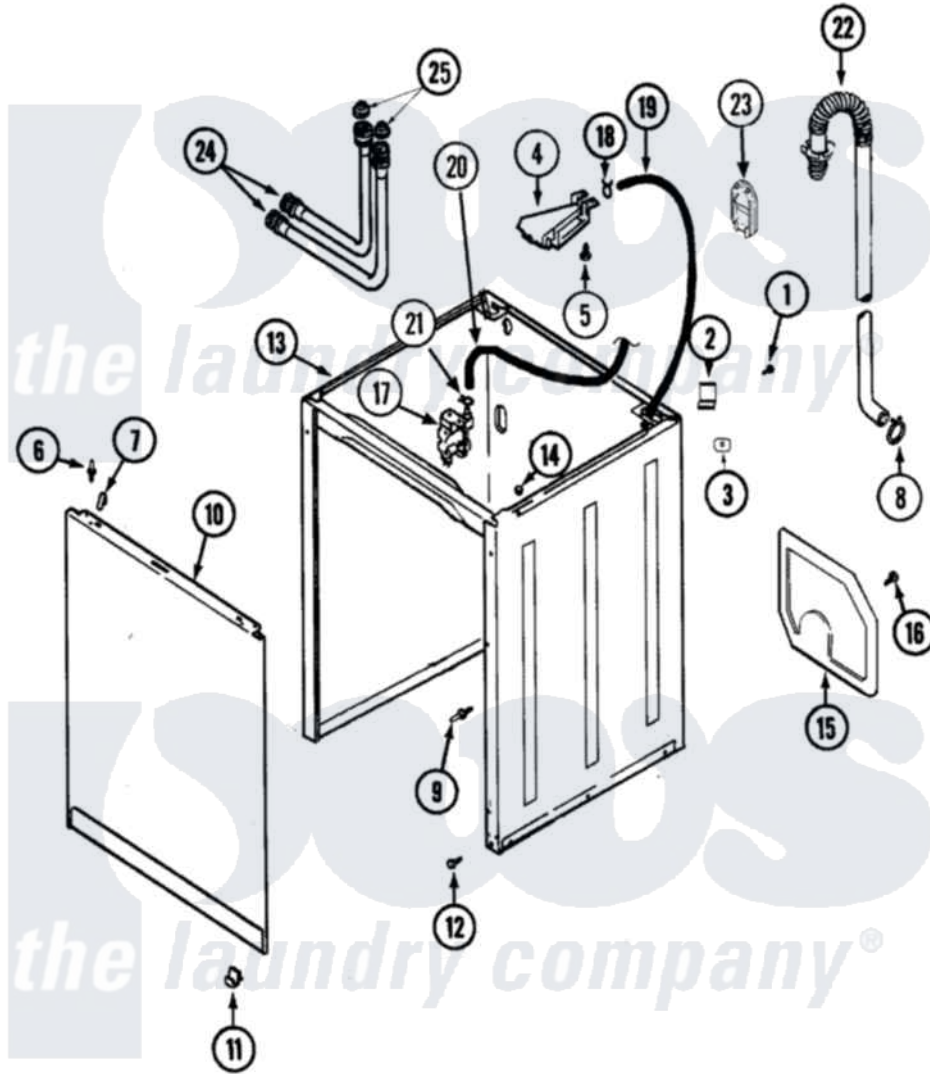

# Hoover HAV4200AWW 04 - CABINET (SERIES 16)

Hoover [Residential Hoover HAV4200AWW Washer Parts](#) Parts Diagram 04 - CABINET (SERIES 16)  
 Click on the part number to view part

Item	Original Part Number	Replaced By	Status	Part Description
1	<a href="#">25-7893</a>			Screw
2	<a href="#">35-2846</a>			Hinge, Cabinet Top
3	<a href="#">35-4128</a>			Pad, Hinge
4	<a href="#">21001760</a>			Flume Assembly / Water Diverter
5	25-3092	<a href="#">90767</a>		Screw, 8A X 3/8 HeX Washer Head Tapping
6	25-0224	<a href="#">3400029</a>		Nut, Adapter Plate
"	<a href="#">53-0643</a>			Pin, Locator
"	<a href="#">53-0200</a>			Sleeve, Locator Pin
7	<a href="#">25-7220</a>			Clip, Cabinet Top
8	21001875	<a href="#">285655</a>		Clamp, Hose
9	<a href="#">21001829</a>			Post, Locating
10	<a href="#">35-2084</a>			Panel, Front
"	<a href="#">21001281</a>			Damper, Sound Pad
"	<a href="#">21002011</a>			Pad, Cabinet
11	25-7732	<a href="#">681414</a>		Screw, 10AB X 1/2

"	<a href="#">53-0120</a>		Clip, Front Panel
12	<a href="#">35-4129</a>		Bumper, Cabinet
13	<a href="#">21001871</a>		Cabinet
14	<a href="#">33-2653</a>		Bumper, Cabinet
15	<a href="#">21001876</a>		Shield, Rear
16	25-7732	<a href="#">681414</a>	Screw, 10AB X 1/2
17	21001747	<a href="#">21001932</a>	Valve, Water Inlet
"	<a href="#">21001932</a>		Valve, Water Inlet
18	25-7867	<a href="#">596669</a>	Clamp, Manifold
19	35-2378	<a href="#">12002749</a>	Hose, Flume Kit
20	21001749	<a href="#">21001748</a>	Hose, Pressure Switch
21	25-7796	<a href="#">596669</a>	Clamp, Manifold
22	<a href="#">21001872</a>		Hose, Drain
23	<a href="#">21001874</a>		Outlet, Drain Hose
24	33-7891	<a href="#">89503</a>	Hose-Inlet
"	33-7046	<a href="#">89503</a>	Hose-Inlet
25	<a href="#">33-4264N</a>		Strainer And Washer Kit