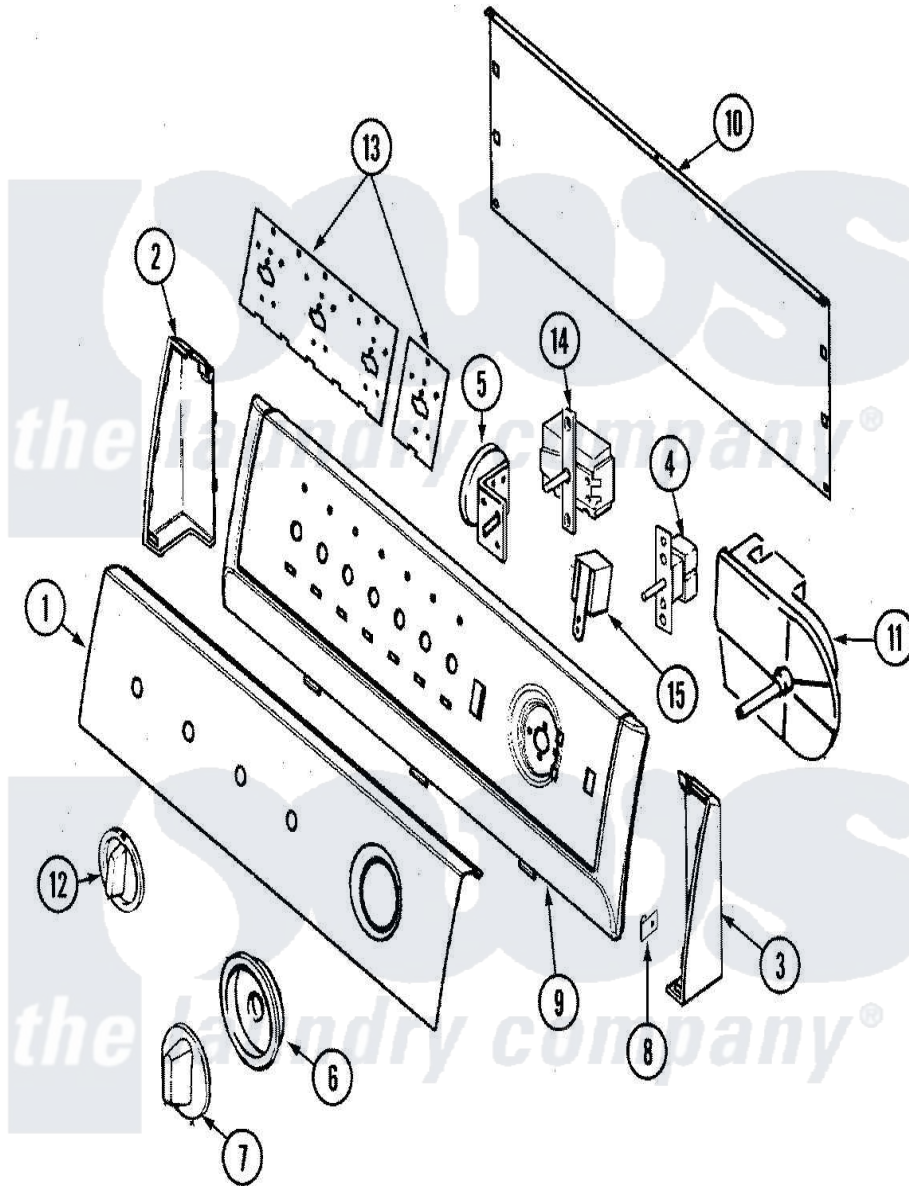

# Hoover HAV4200AWW 05 - CONTROL PANEL

Hoover [Residential Hoover HAV4200AWW Washer Parts](#) Parts Diagram 05 - CONTROL PANEL  
 Click on the part number to view part

Item	Original Part Number	Replaced By	Status	Part Description
1	21001662	<a href="#">21001784</a>		Panel- Con
"	<a href="#">21002167</a>			Facia
2	<a href="#">21001546</a>			Endcap, Panel
"	25-3092	<a href="#">90767</a>		Screw, 8A X 3/8 HeX Washer Head Tapping
3	<a href="#">21001547</a>			Endcap, Panel
"	25-3092	<a href="#">90767</a>		Screw, 8A X 3/8 HeX Washer Head Tapping
4	21001224	<a href="#">21001676</a>		Switch, Water Temperature
5	21001625	<a href="#">21001741</a>		Switch, Pressure
"	<a href="#">Y2201474</a>			Switch, Pressure
"	<a href="#">21001882</a>			Switch, Pressure
"	25-3092	<a href="#">90767</a>		Screw, 8A X 3/8 HeX Washer Head Tapping
6	<a href="#">21001520</a>			Skirt, Timer Knob
7	<a href="#">21001526</a>			Knob, Timer
8	<a href="#">25-7851</a>			Speedclip, End Cap To Top

9	<a href="#">21001552</a>		Frame , Control Panel
10	<a href="#">25-3457</a>		Screw, Sems
"	25-7853	<a href="#">25-7933</a>	Ring, Retaining
"	<a href="#">21001527</a>		Shield, Rear
"	25-3092	<a href="#">90767</a>	Screw, 8A X 3/8 HeX Washer Head Tapping
11	<a href="#">21001595</a>		Timer
"	25-3092	<a href="#">90767</a>	Screw, 8A X 3/8 HeX Washer Head Tapping
12	<a href="#">21001544</a>		Knob, Selector
13	<a href="#">21001603</a>		Shield, Control
"	<a href="#">21002067</a>		Shield, Control
"	53-2504	<a href="#">31001193</a>	Pad, Shield
"	<a href="#">21001517</a>		Shield, Control
14	<a href="#">21001673</a>		Switch, Speed 4 Pos Rotary
"	21001227	<a href="#">21001673</a>	Switch, Speed 4 Pos Rotary
15	<a href="#">31001190</a>		Switch, Two Position Rotary
"	<a href="#">31001443</a>		Switch, Two Pos Rotary