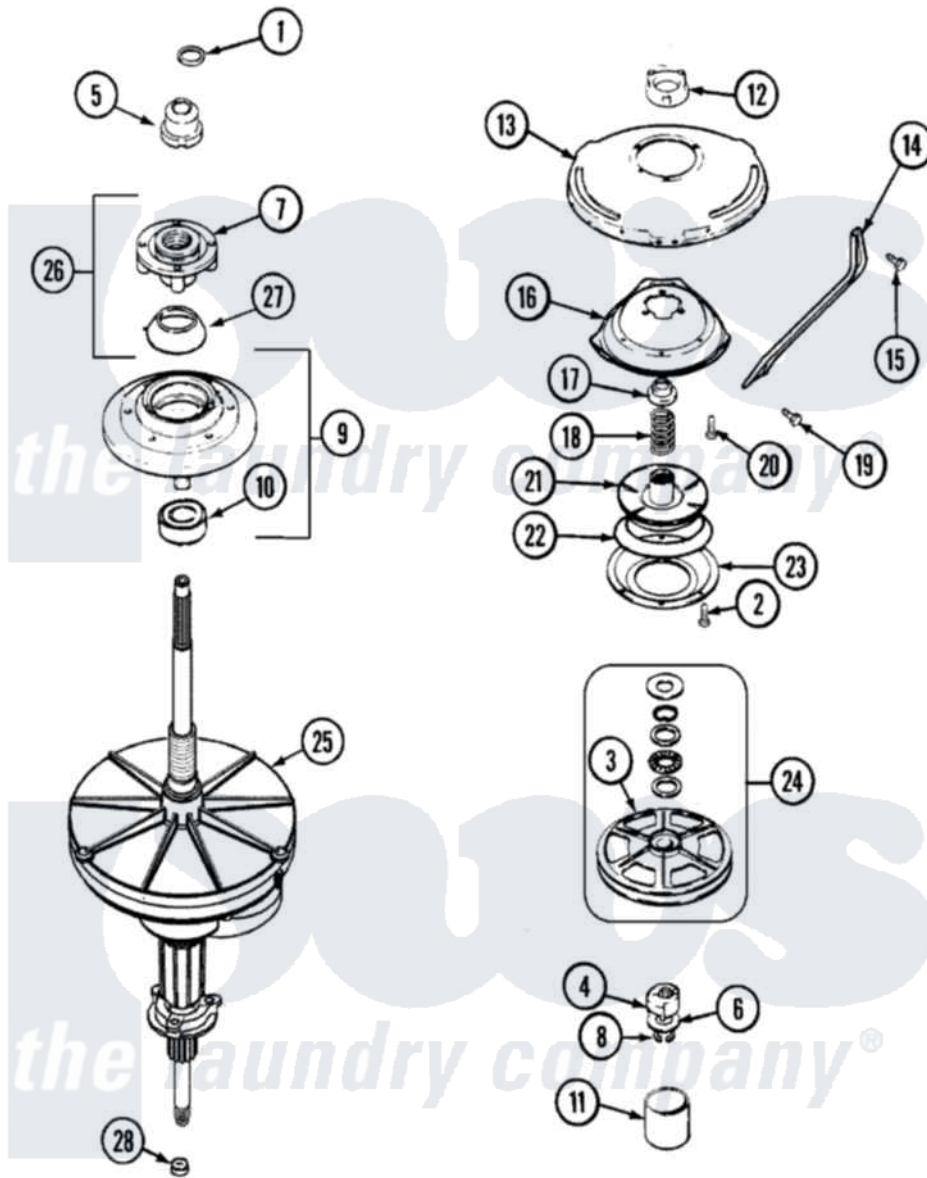

Hoover HAV4200AWW 08 - TRANSMISSION

Hoover [Residential Hoover HAV4200AWW Washer Parts](#) Parts Diagram 08 - TRANSMISSION
 Click on the part number to view part

Item	Original Part Number	Replaced By	Status	Part Description
1	25-7941			"O" Ring, Agr Drive Shaft
2	21001065			Screw, No.10-24 x .50 Hxnibhd
3	35-3829	12002213		Thrust Bearing Kit
"	12001797	12002213		Thrust Bearing Kit
4	LA-2007	12002213		Thrust Bearing Kit
5	21001533	35-5655-1		Seal
6	35-2132			Washer, 1.25ODX.530IDX.032
"	35-2082			Washer, 1.25ODX.530IDX.062
7	21001515	12001598		Tub Seal Assembly--W
8	25-7854			Ring, Retaining
9	21001508	12001561		Bearing And Seal Housing Assembly
10	35-2205			Bearing, Spin
11	W10124350		Not Available	NOT REQUIRED PART OR SEE NOTE KITTED WITH PULLEY ITEM No.3
"	35-2007			Cap, Dust

12	35-2205		Bearing, Spin
"	21001511	12001562	Bearing Assembly
13	21001518		Support, Tub
14	21001532		Brace, Tub
15	25-7895	21001858	Screw 5/16-18 x 1/2
16	21001163		Housing, Suspension
17	35-2017		Retainer, Brake Spring
18	31001285	21001910	Spring, Brake
19	25-7930	21001858	Screw 5/16-18 x 1/2
20	21001509		Screw, High Performance Plastic
21	35-2948	35-6714	Brake Roto
22	21001161	21002026	Snubber
23	35-2018	35-6918	Stator, Brake
24	12500036	12002213	Thrust Bearing Kit
25	21001536	35-6615	Ht TranS S
26	12001598		Tub Seal Assembly--W
27	35-2974		Tub Seal/Hub Assembly
28	35-2010	207843	Lip Seal Repair Kit