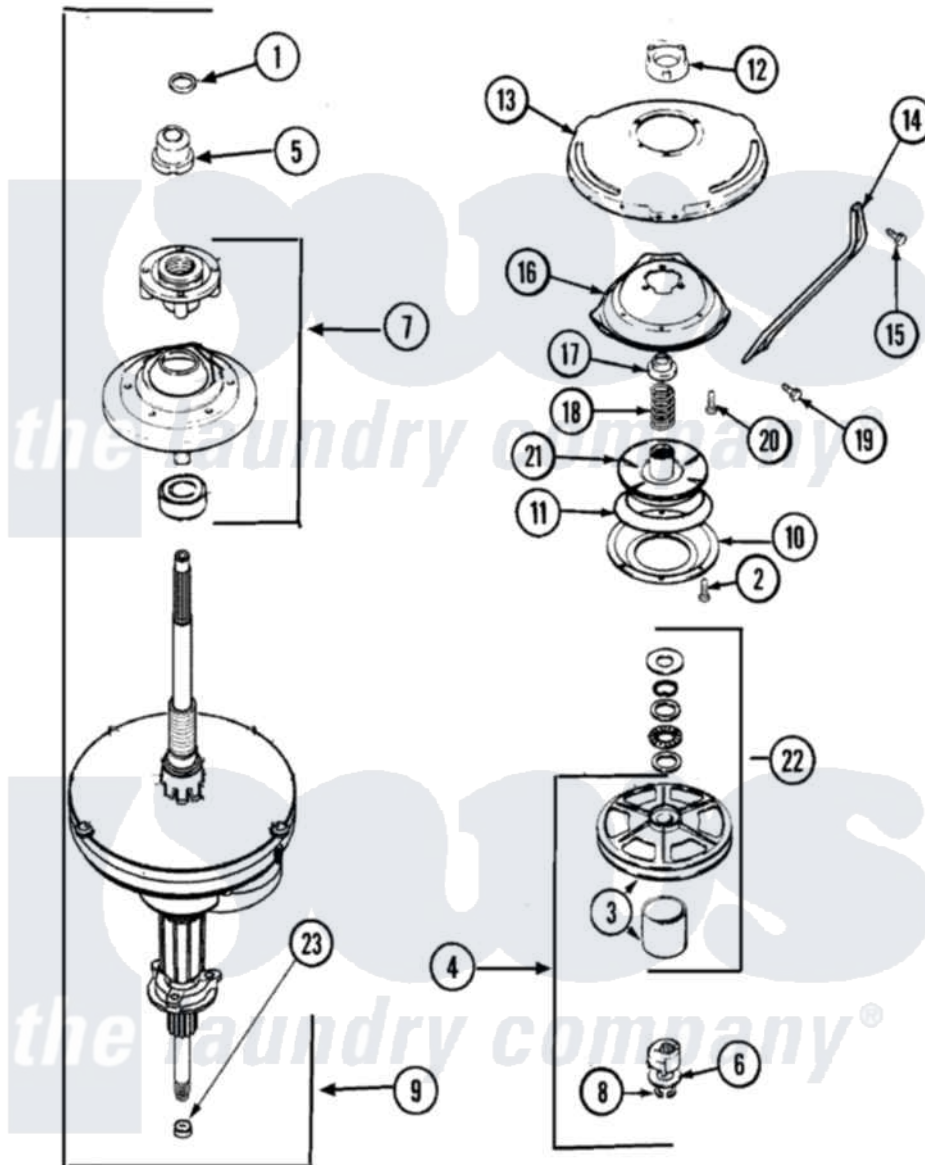

Hoover HAV4200AWW 09 - TRANSMISSION (SERIES 17)

Hoover [Residential Hoover HAV4200AWW Washer Parts](#) Parts Diagram 09 - TRANSMISSION (SERIES 17)
 Click on the part number to view part

Item	Original Part Number	Replaced By	Status	Part Description
1	25-7941			"O" Ring, Agr Drive Shaft
2	21001065			Screw, No.10-24 x .50 Hxnibhd
3	12001797	12002213		Thrust Bearing Kit
4	LA-2007	12002213		Thrust Bearing Kit
5	21001533	35-5655-1		Seal
6	35-2132			Washer, 1.25ODX.530IDX.032
"	35-2082			Washer, 1.25ODX.530IDX.062
7	21001868	W10219156		Tub Seal
8	25-7854			Ring, Retaining
9	21001867	35-6615		Ht TranS S
10	35-2018	35-6918		Stator, Brake
11	21001161	21002026		Snubber
12	21001511	12001562		Bearing Assembly
"	35-2205			Bearing, Spin
13	21001518			Support, Tub
14	21001532			Brace, Tub

15	21001858		Screw 5/16-18 x 1/2
16	21001163		Housing, Suspension
17	35-2017		Retainer, Brake Spring
18	21001647	21001910	Spring, Brake
19	25-7930	21001858	Screw 5/16-18 x 1/2
20	21001509		Screw, High Performance Plastic
21	35-2948	35-6714	Brake Roto
22	12500036	12002213	Thrust Bearing Kit
23	35-2010	207843	Lip Seal Repair Kit