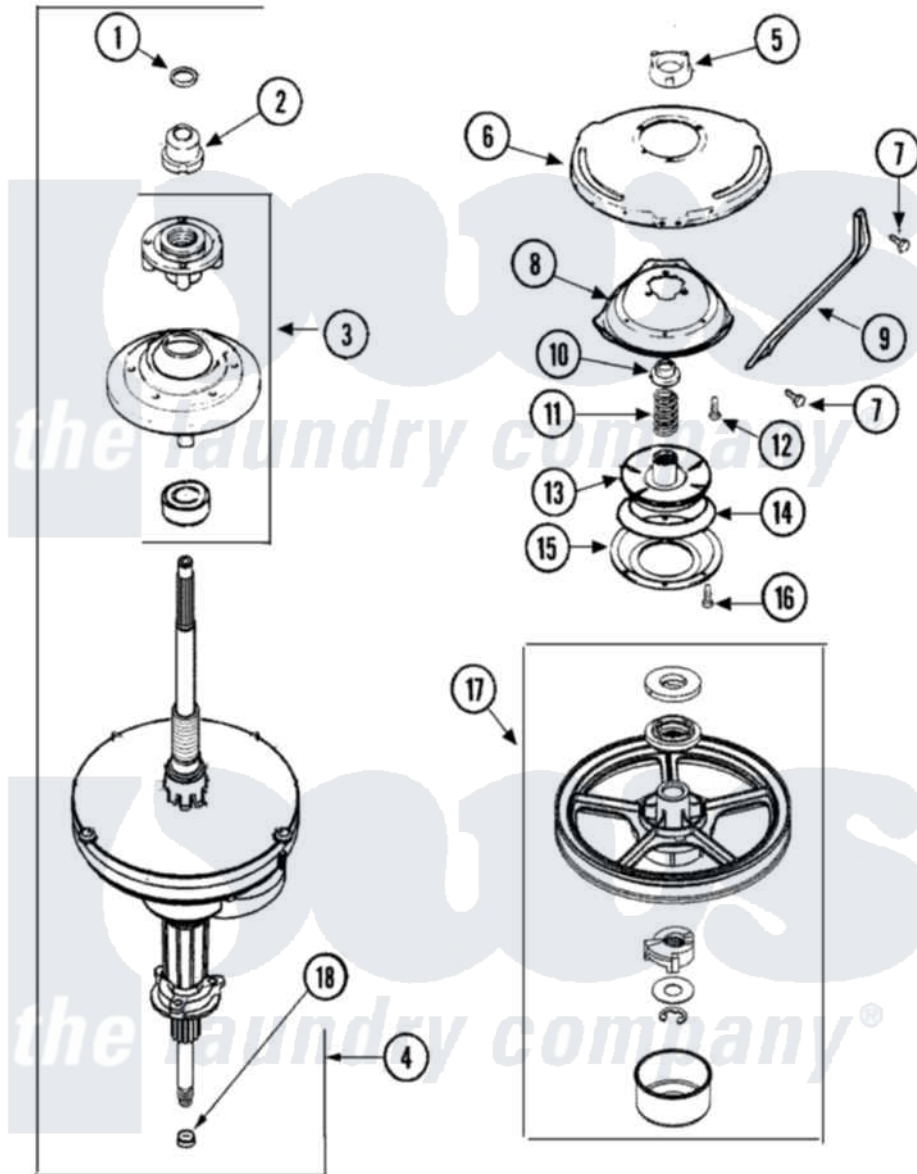

# Hoover HAV4200AWW 10 - TRANSMISSION (SERIES 22)

Hoover [Residential Hoover HAV4200AWW Washer Parts](#) Parts Diagram 10 - TRANSMISSION (SERIES 22)  
 Click on the part number to view part

Item	Original Part Number	Replaced By	Status	Part Description
1	<a href="#">25-7941</a>			"O" Ring, Agr Drive Shaft
2	21001533	<a href="#">35-5655-1</a>		Seal
3	21001868	<a href="#">W10219156</a>		Tub Seal
4	21001867	<a href="#">35-6615</a>		Ht TranS S
5	21001511	<a href="#">12001562</a>		Bearing Assembly
6	<a href="#">21001518</a>			Support, Tub
7	<a href="#">21001858</a>			Screw 5/16-18 x 1/2
8	<a href="#">21001163</a>			Housing, Suspension
9	<a href="#">21001532</a>			Brace, Tub
10	<a href="#">35-2017</a>			Retainer, Brake Spring
11	<a href="#">21001910</a>			Spring, Brake
12	<a href="#">21001509</a>			Screw, High Performance Plastic
13	21002010	<a href="#">35-6714</a>		Brake Roto
14	<a href="#">21002026</a>			Snubber
15	<a href="#">35-6918</a>			Stator, Brake
16	<a href="#">21001065</a>			Screw, No.10-24 x .50 Hxnibhd