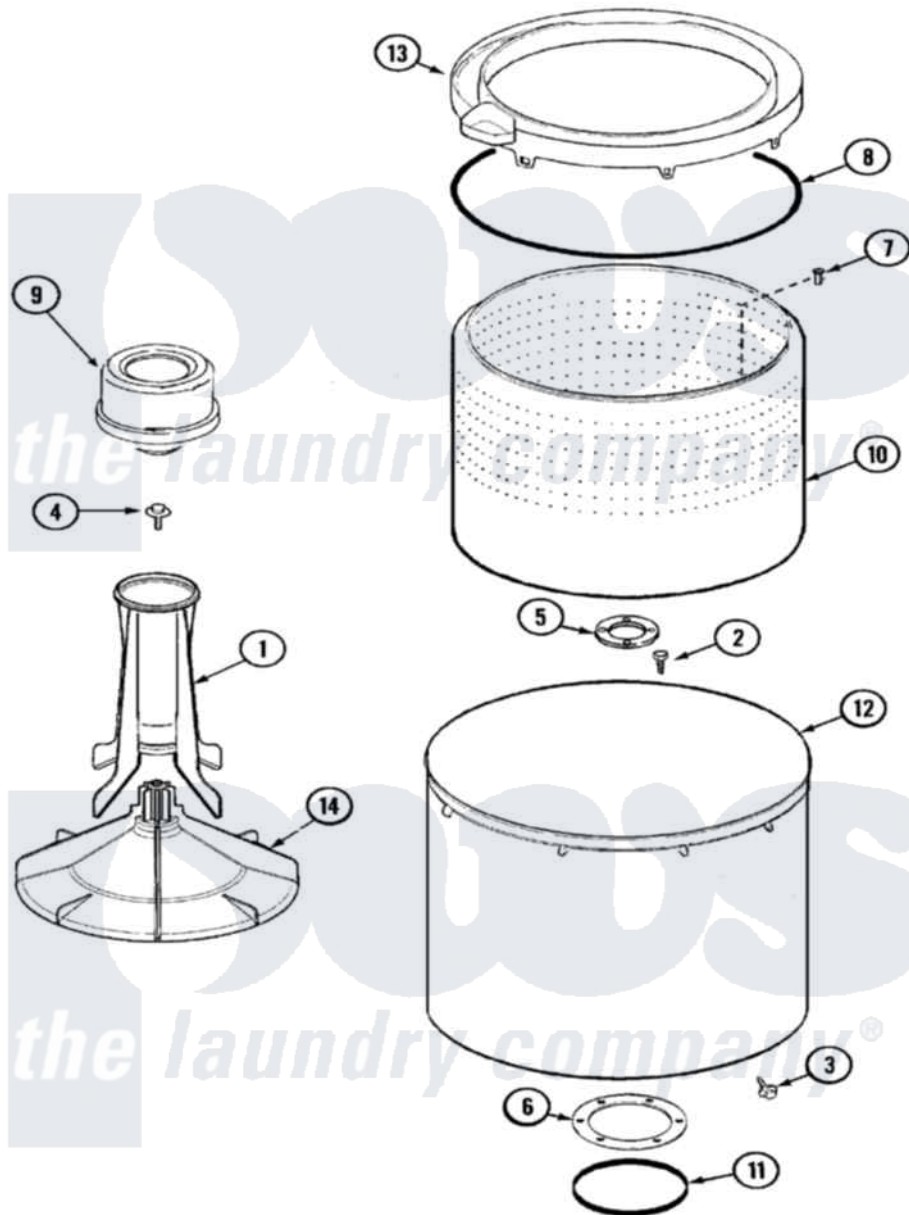

Hoover HAV4200AWW 11 - TUB

Hoover [Residential Hoover HAV4200AWW Washer Parts](#) Parts Diagram 11 - TUB
 Click on the part number to view part

Item	Original Part Number	Replaced By	Status	Part Description
1	21001521			Top, Agitator
2	21001510	22002947		Bolt, Tub
3	25-7953	22002933		Screw
4	25-7948	W10309247		Screw
5	35-3685			Gasket, Basket To Centerpost
6	35-3686			Gasket, Tub To Housing
7	25-7117			Set Screw
"	25-7967	3400504		Screw
8	35-2328			Seal, Tub Top
9	21002006			Fabric Disp Assembly
"	21001905			Dispenser, Fabric
10	21001529			Basket Assembly
11	35-2978			Seal, Tub/Housing
12	35-3700			Tub Assembly
13	21001531		Not Available	TOP, TUB (PLASTIC)
14	21001530			Base, Agitator