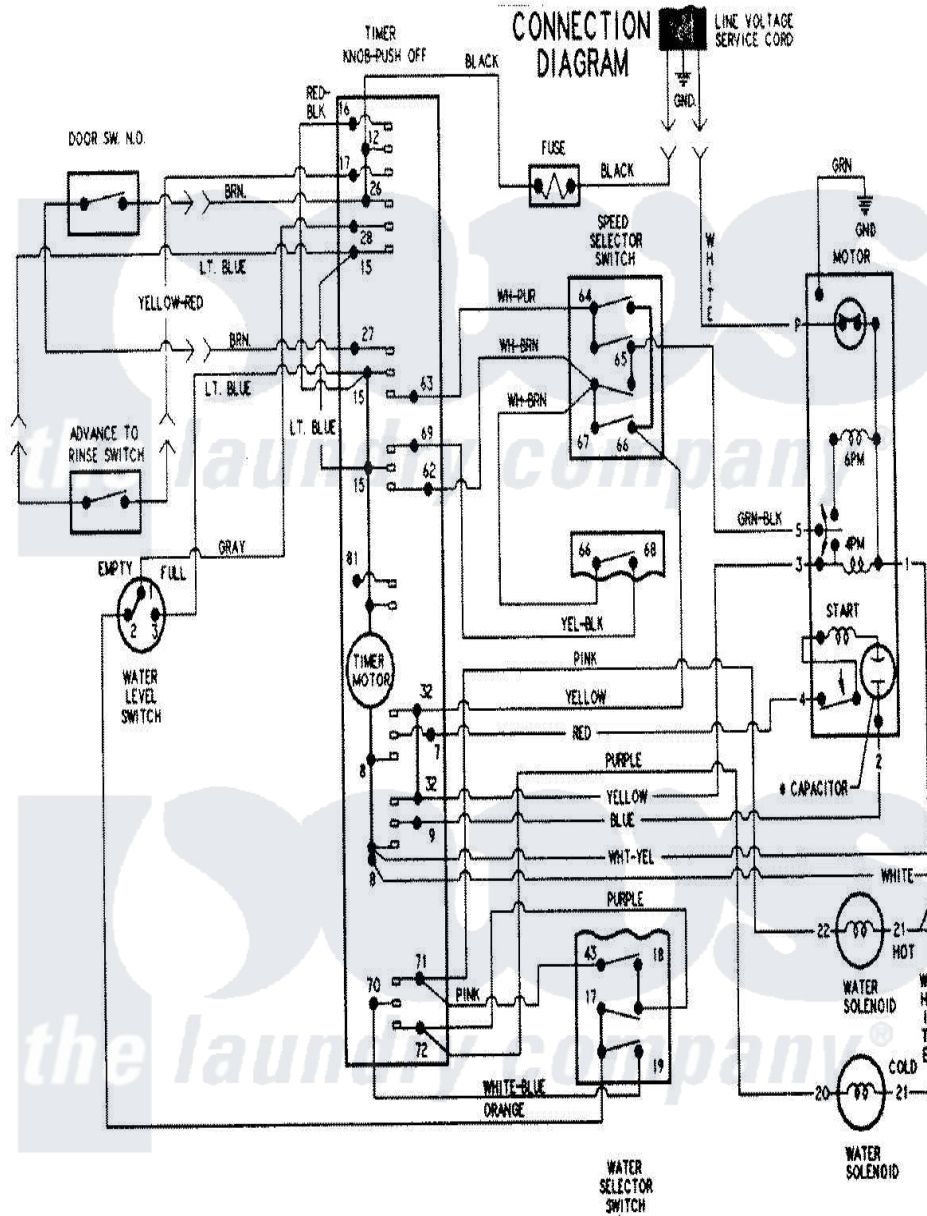

Hoover HAV4200AWW 12 - WIRING INFORMATION

Hoover [Residential Hoover HAV4200AWW Washer Parts](#) Parts Diagram 12 - WIRING INFORMATION
 Click on the part number to view part

Item	Original Part Number	Replaced By	Status	Part Description
NI	15002604		Not Available	WIRING INFORMATION