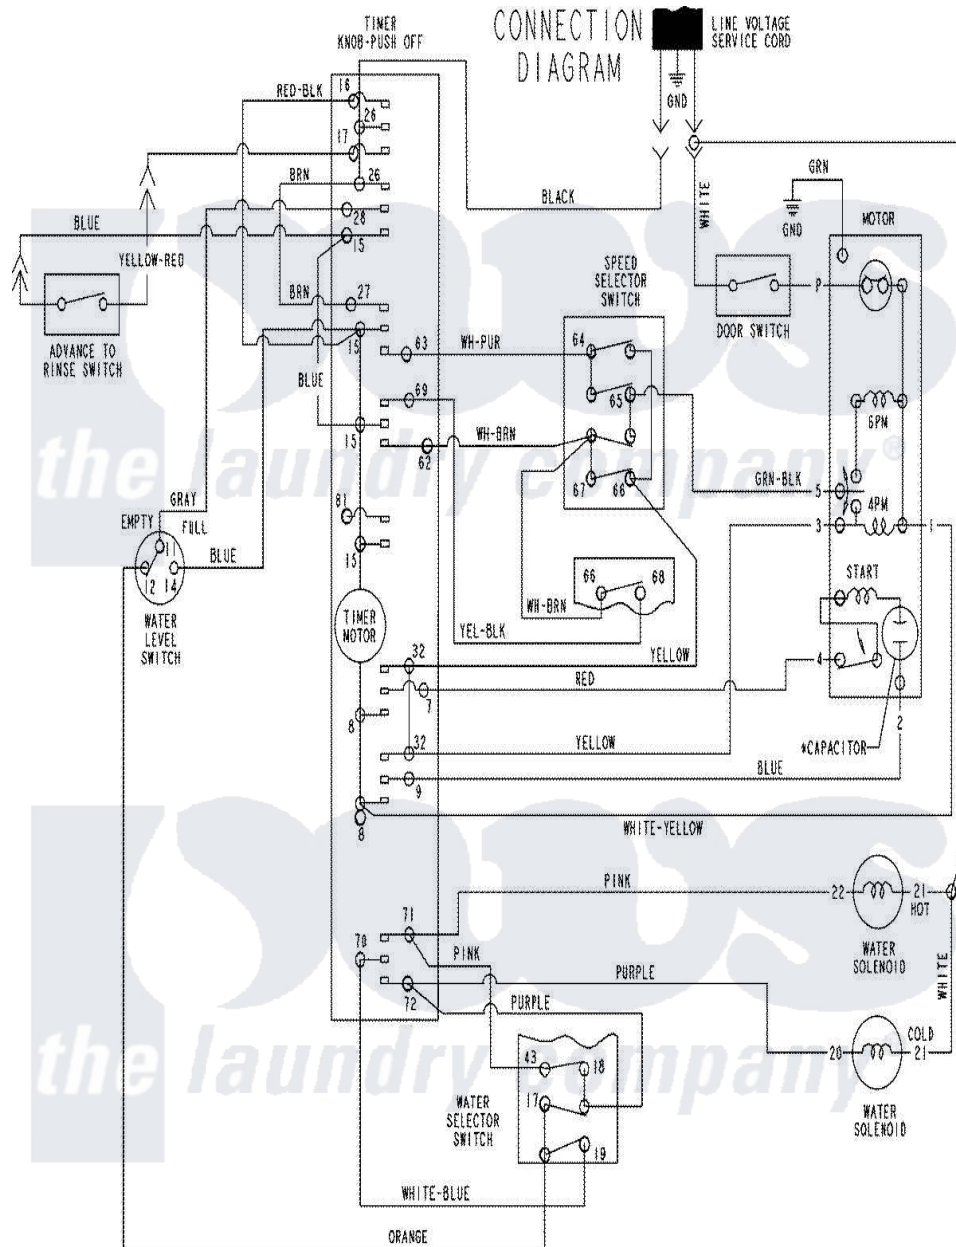

Hoover HAV4200AWW 13 - WIRING INFORMATION

Hoover [Residential Hoover HAV4200AWW Washer Parts](#) Parts Diagram 13 - WIRING INFORMATION
 Click on the part number to view part

Item	Original Part Number	Replaced By	Status	Part Description
NI	15003857		Not Available	WIRING INFORMATION