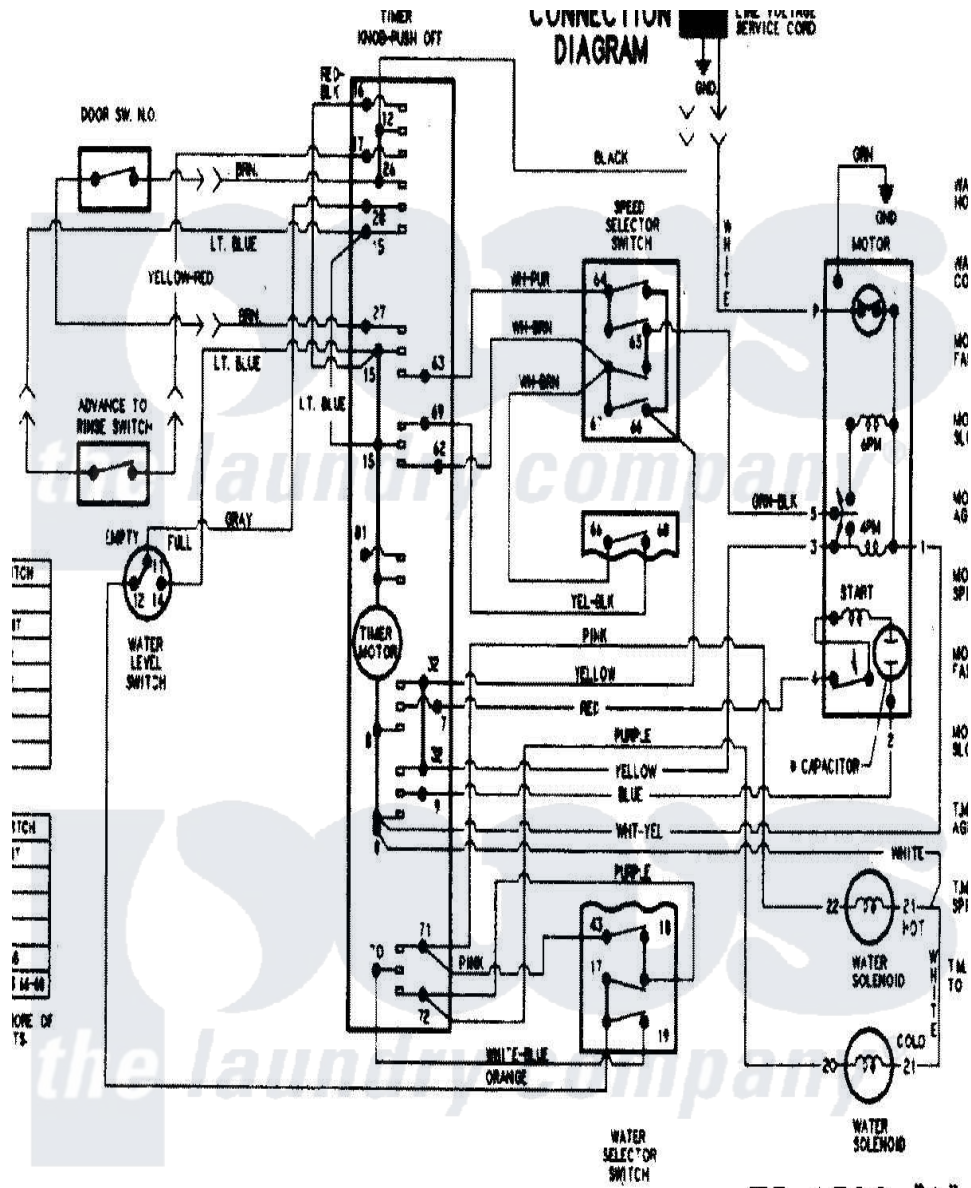

Hoover HAV4200AWW 14 - WIRING INFORMATION (SERIES 20)

35-6598 "A"

Hoover [Residential Hoover HAV4200AWW Washer Parts](#) Parts Diagram 14 - WIRING INFORMATION (SERIES 20)

[Click on the part number to view part](#)

Item	Original Part Number	Replaced By	Status	Part Description
NI	15003227		Not Available	WIRING INFORMATION