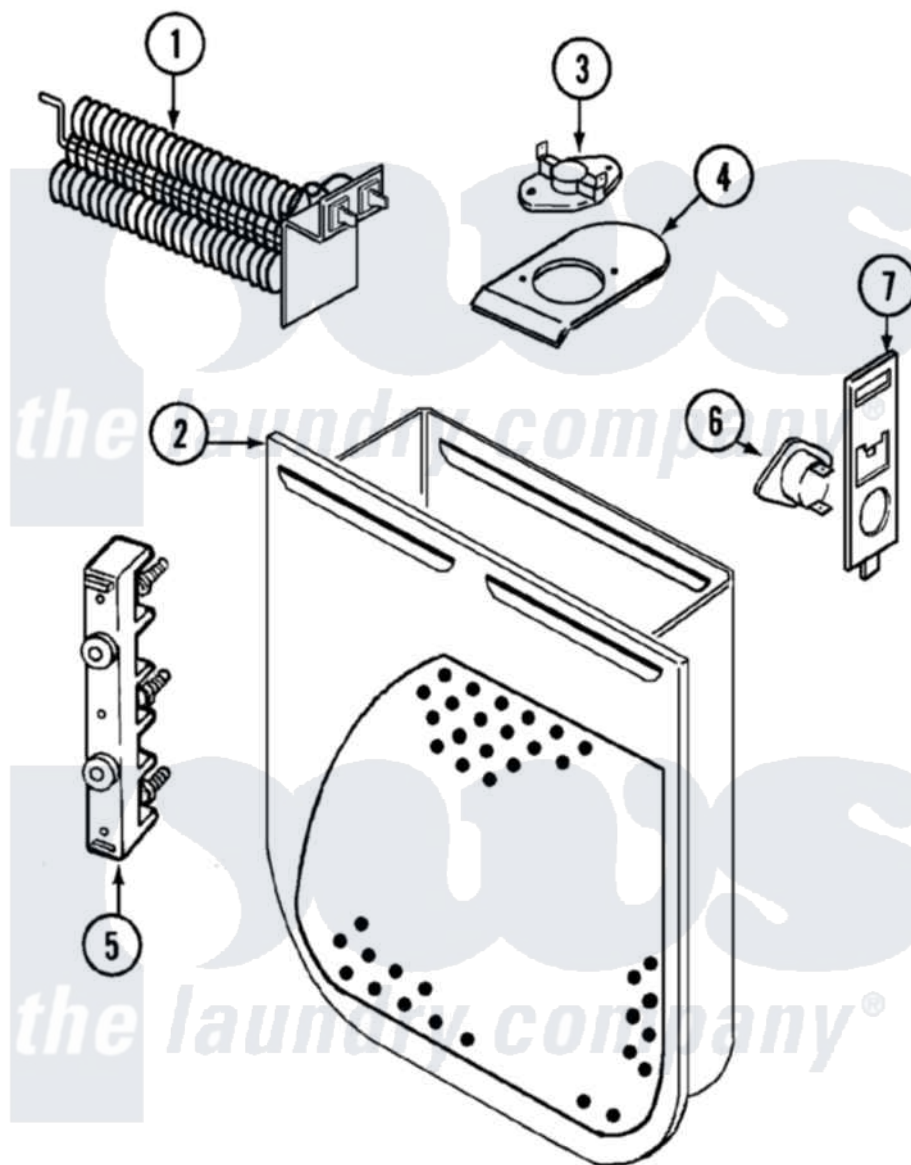

# Hoover HDE2000GA 02 - HEATER

Hoover [Residential Hoover HDE2000GA Dryer Parts](#) Parts Diagram 02 - HEATER  
 Click on the part number to view part

Item	Original Part Number	Replaced By	Status	Part Description
1	<a href="#">25-7863</a>			Screw
"	53-1931	<a href="#">31001500</a>		Element, Heating
2	25-7819	<a href="#">M0217225</a>		Screw
"	<a href="#">53-1232</a>			Heater Housing Assembly
3	<a href="#">53-0771</a>			Thermostat, Hi-Limit
"	25-3083	<a href="#">212951</a>		Screw, No.6-32 X 1/4 Inch
4	25-7741	<a href="#">W10116760</a>		Screw
"	<a href="#">53-0285</a>			Bracket, Thermostat
5	53-0965		Not Available	STRAP, GROUND
"	<a href="#">53-1518</a>			Block, Terminal
"	25-0027	<a href="#">112432</a>		Nut
"	25-7803	<a href="#">3400074</a>		Screw
"	25-6124		Not Available	NUT
"	25-3123		Not Available	WASHER, CUP
"	<a href="#">25-3122</a>			Washer, Flat
6	<a href="#">53-1182</a>			Fuse, Thermal