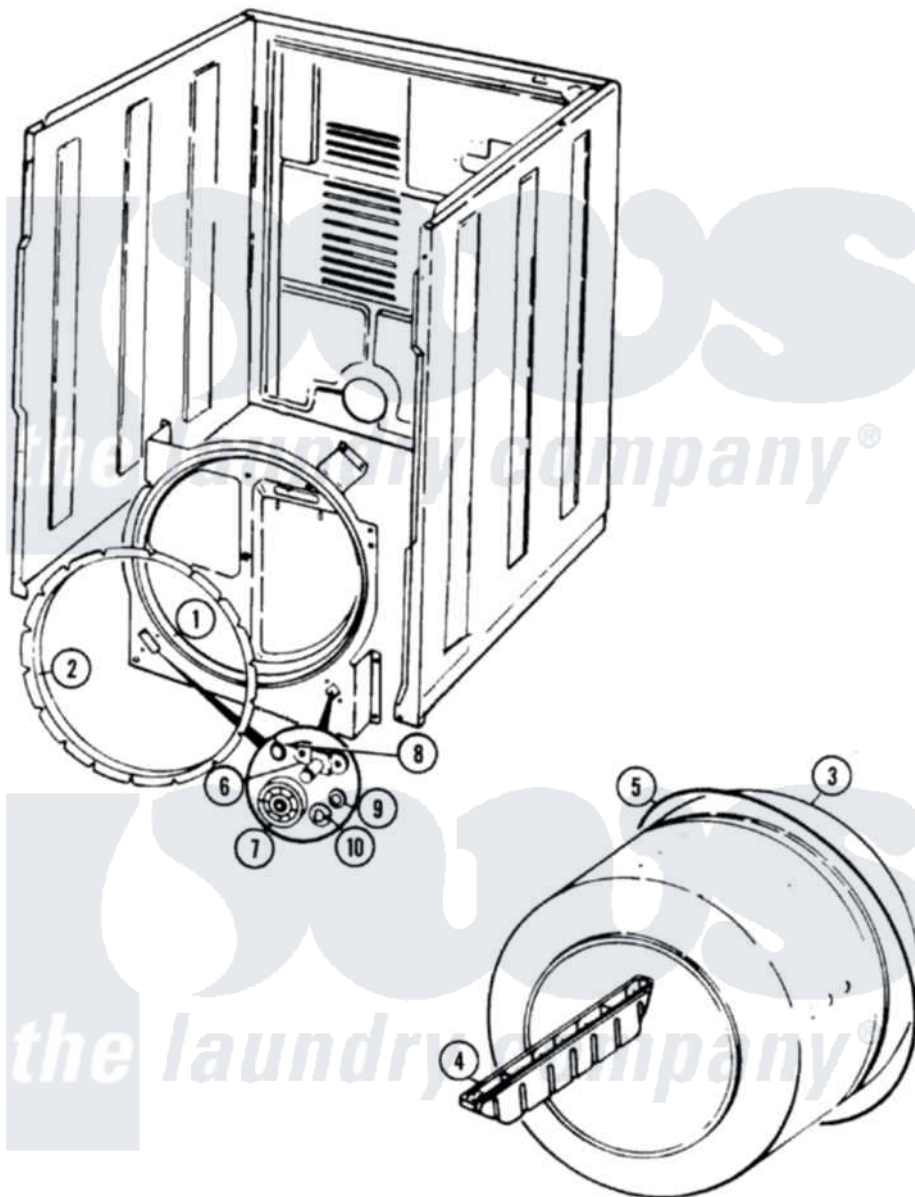

# Hoover HDE2000GA 04 - TUMBLER

Hoover [Residential Hoover HDE2000GA Dryer Parts](#) Parts Diagram 04 - TUMBLER  
 Click on the part number to view part

Item	Original Part Number	Replaced By	Status	Part Description
1	53-1708	<a href="#">LA-1054</a>		Dryer Bulkhead Kit
"	25-7733	<a href="#">681414</a>		Screw, 10AB X 1/2
2	53-0281	<a href="#">31001747</a>		Seal Assembly
3	<a href="#">53-1250</a>			Cylinder
4	53-1249		Not Available	BAFFLE, WHITE
"	25-7759	<a href="#">3196164</a>		Screw
5	53-1589	<a href="#">341241</a>		Belt
6	<a href="#">53-0197</a>			Support Assembly-Cylinder Rear
"	25-7101	<a href="#">3351614</a>		Screw, Gearcase Cover Mounting
7	53-1578	<a href="#">31001096</a>		Roller
8	<a href="#">25-7813</a>			Spacer
9	<a href="#">25-7814</a>			Washer
10	<a href="#">LA-1008</a>			Rr Roller Kit
"	<a href="#">25-7854</a>			Ring, Retaining