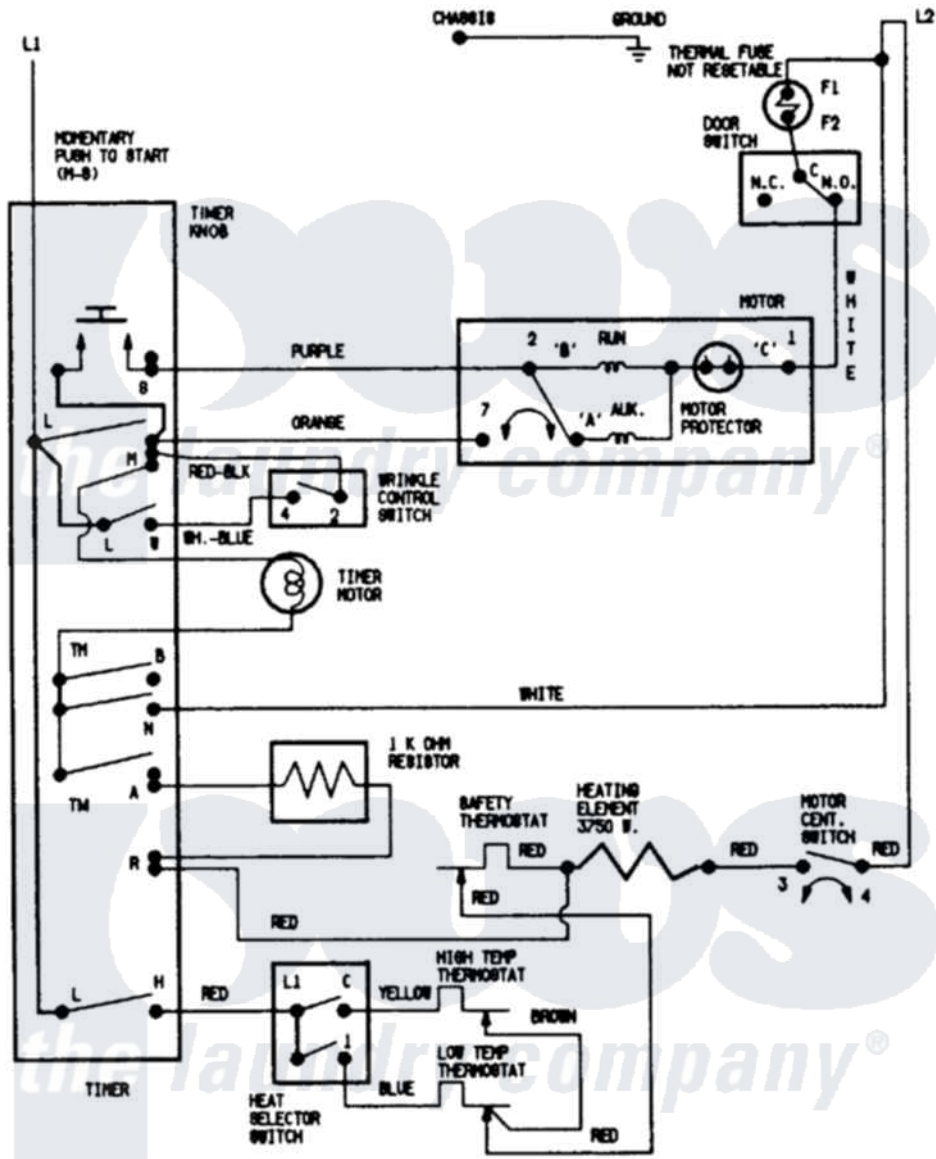

Hoover HDE2000GA 05 - WIRING INFORMATION

CONNECT DRYER TO 230 V.A.C. 50 HZ. 1 PHASE INDIVIDUAL BRANCH CIRCUIT PROTECTED BY MAXIMUM 30 A. FUSES. ALWAYS GIVE THE SERIAL & MODEL NUMBERS WHEN WRITING ABOUT THIS DRYER OR ORDERING PARTS

Hoover [Residential Hoover HDE2000GA Dryer Parts](#) Parts Diagram 05 - WIRING INFORMATION
 Click on the part number to view part

Item	Original Part Number	Replaced By	Status	Part Description
NI	15001220		Not Available	WIRING INFORMATION