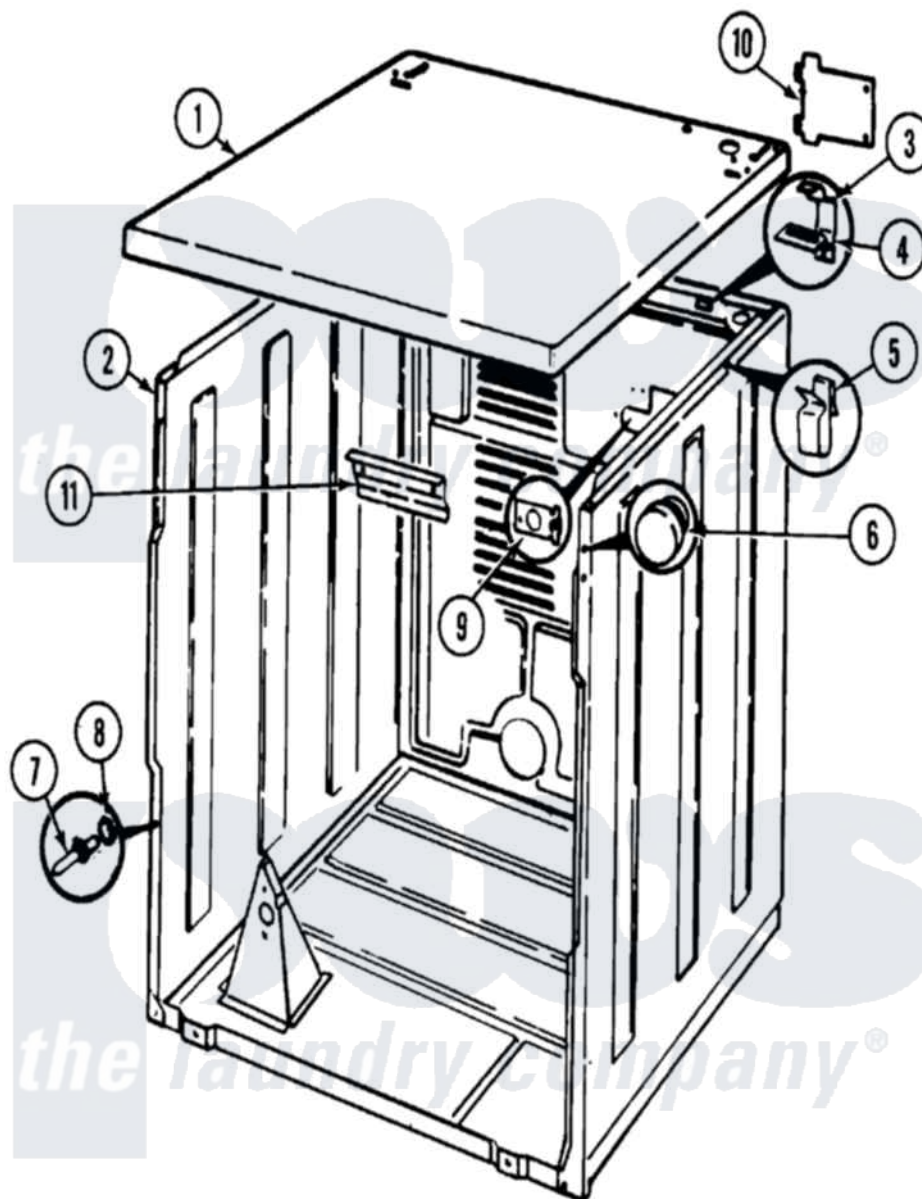

Hoover HDE2000GW 01 - CABINET

Hoover [Residential Hoover HDE2000GW Dryer Parts](#) Parts Diagram 01 - CABINET

[Click on the part number to view part](#)

Item	Original Part Number	Replaced By	Status	Part Description
1	53-2435		Not Available	TOP, CABINET
2	53-2147	31001714		Cabinet And Base Assembly
3	63-5712			Hinge, Cabinet Top
4	25-3092	90767		Screw, 8A X 3/8 HeX Washer Head Tapping
"	33-0930			Pad, Top Hinge
5	25-3035		Not Available	CLIP
6	33-2653			Bumper, Cabinet
7	53-0643			Pin, Locator
8	53-0200			Sleeve, Locator Pin
"	25-0224	3400029		Nut, Adapter Plate
9	25-7828	489483		Screw 10-32 X 1/2
"	53-0135		Not Available	SUPPORT, POWER CORD
10	25-7857	90767		Screw, 8A X 3/8 HeX Washer Head Tapping
"	53-0284			Cover, Terminal
11	25-3457			Screw, Sems