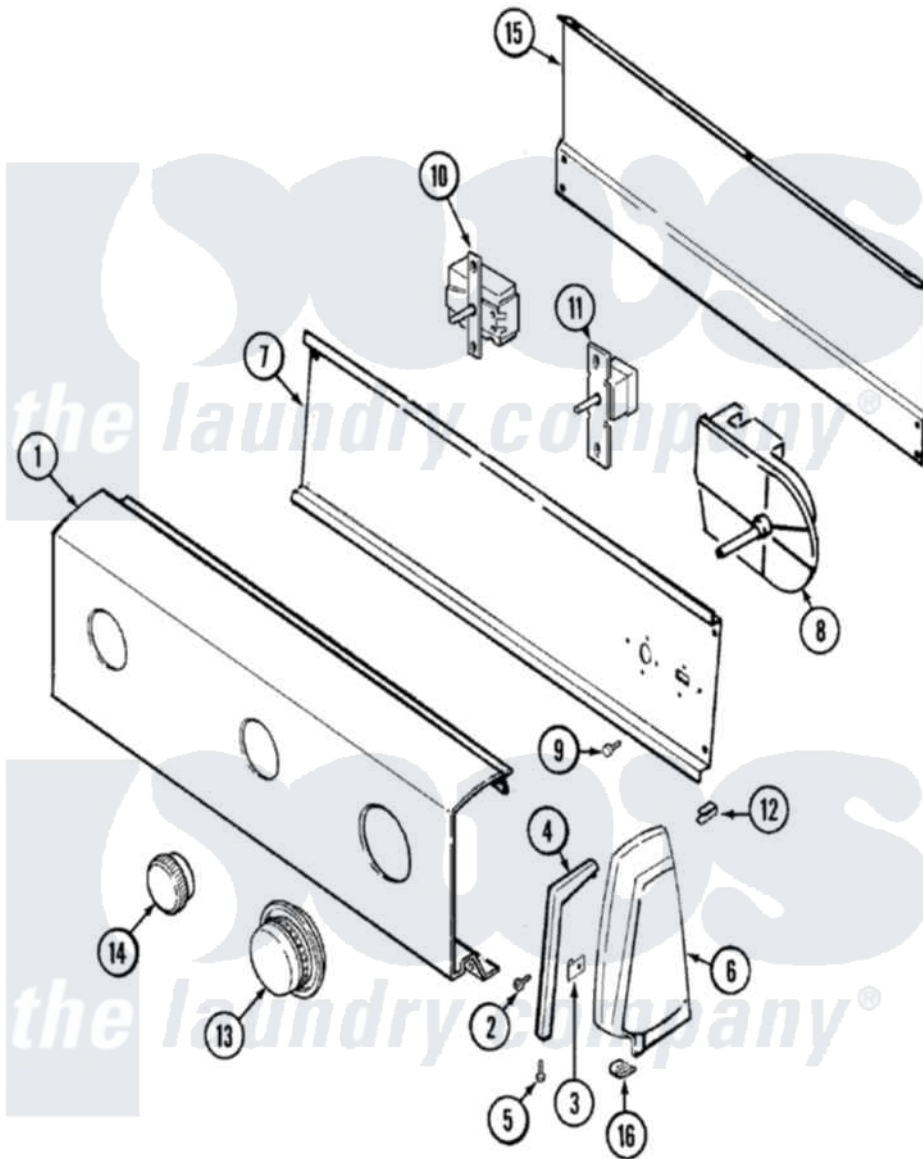

Hoover HDE2000GW 02 - CONTROL PANEL

Hoover [Residential Hoover HDE2000GW Dryer Parts](#) Parts Diagram 02 - CONTROL PANEL
 Click on the part number to view part

Item	Original Part Number	Replaced By	Status	Part Description
1	31001025		Not Available	PANEL, CONTROL
"	25-3457			Screw, Sems
2	25-7793			Screw
3	25-7702			Speedclip, End Cap To Control Panel
4	53-0278		Not Available	TRIM, END CAP (LT)
"	53-0277		Not Available	TRIM, END CAP (RT)
5	25-7760			Screw
6	35-2488	21001452		Cap- End
"	35-2487	21001451		Cap- End
7	25-3092	90767		Screw, 8A X 3/8 HeX Washer Head Tapping
"	53-1676			Shield, Control
"	31001128		Not Available	SHIELD, CONTROL
"	53-2504	31001193		Pad, Shield
8	31001003	31001532		Timer
"	31001069	31001514		Resistor Assembly

9	25-7435	33002917		Screw, No.10-16
10	53-1973		Not Available	SWITCH ROTARY
"	31001177		Not Available	SWITCH, TEMPERATURE
11	25-3092	90767		Screw, 8A X 3/8 HeX Washer Head Tapping
"	53-0346	53-1263		Rotary Switch
"	31001190			Switch, Two Position Rotary
12	25-7852			Speedclip, Rr Shld To End Cap
13	53-1533	31001219		Knob Ski
14	35-2185	21001283		Knob, Selector----Piq
15	25-3457			Screw, Sems
"	25-3092	90767		Screw, 8A X 3/8 HeX Washer Head Tapping
"	35-2688	21001460		Shield, Rear
16	25-7851			Speedclip, End Cap To Top
"	25-2219			Screw
17	31001039		Not Available	MANUAL, USE & CARE
"	31001008			Manual, Use And Care