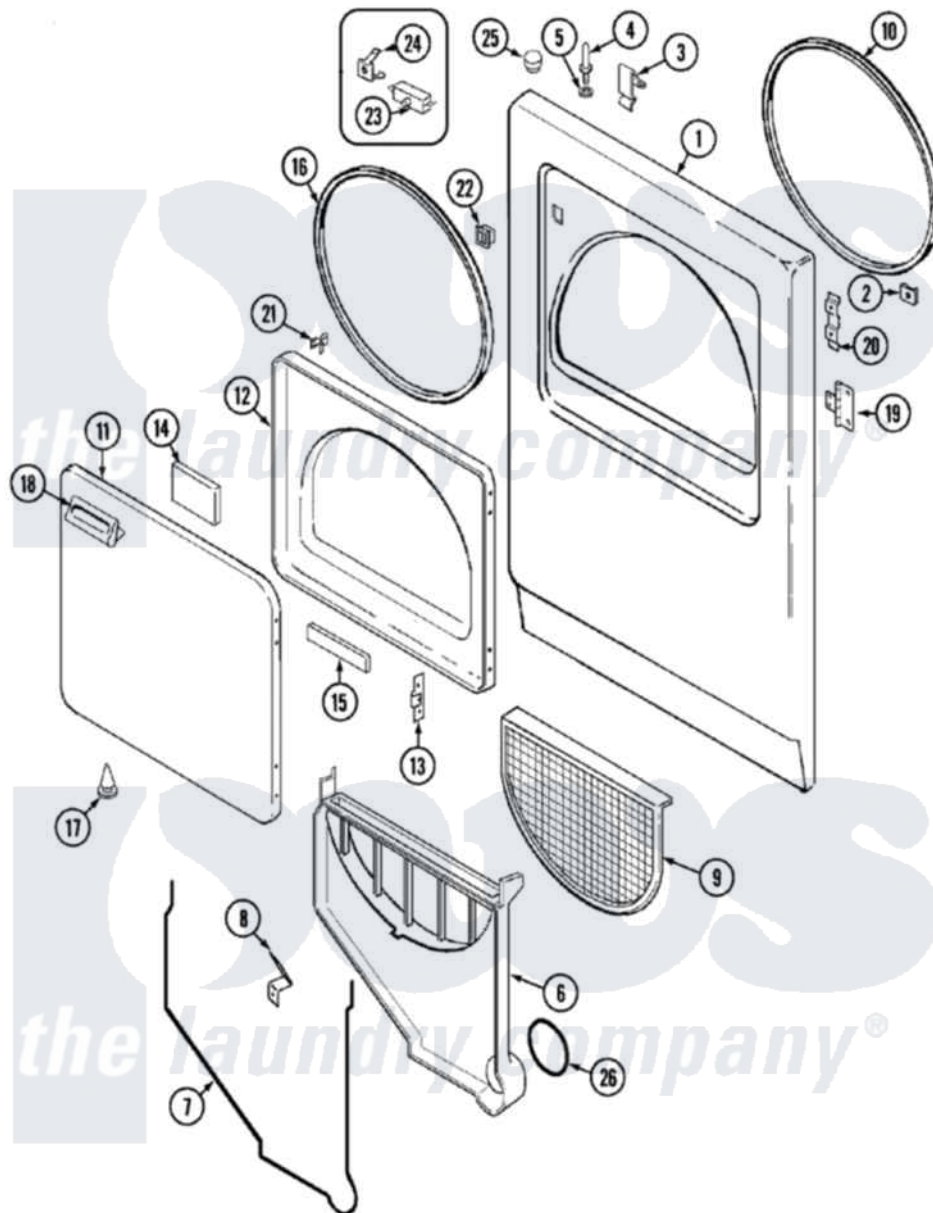

# Hoover HDE2000GW 03 - DOOR

Hoover [Residential Hoover HDE2000GW Dryer Parts](#) Parts Diagram 03 - DOOR  
 Click on the part number to view part

Item	Original Part Number	Replaced By	Status	Part Description
1	53-0726	<a href="#">31001771</a>		Panel, Front
2	25-7817		Not Available	CLIP, U-TYPE
"	25-7820	<a href="#">489478</a>		Screw, 8 X 1/2
3	<a href="#">25-7220</a>			Clip, Cabinet Top
4	<a href="#">53-0643</a>			Pin, Locator
5	25-0224	<a href="#">3400029</a>		Nut, Adapter Plate
"	<a href="#">53-0200</a>			Sleeve, Locator Pin
6	25-7810	<a href="#">415013-35</a>		Screw
"	53-1299	<a href="#">12001324</a>		Duct Kit, Collector
7	<a href="#">53-0204</a>			Seal
8	<a href="#">53-0123</a>			Clip
9	<a href="#">53-0918</a>			Filter, Lint
10	53-0281	<a href="#">31001747</a>		Seal Assembly
11	<a href="#">53-0154</a>			Panel, Outer Door
12	53-0912		Not Available	PANEL, INNER DOOR (WHT)
13	<a href="#">53-0119</a>			Clip, Hinge

14	<a href="#">53-1490</a>		Door Pad
15	<a href="#">53-1491</a>		Door Pad
16	25-7770	<a href="#">3196169</a>	Screw, Element
"	53-0648	<a href="#">31001529</a>	Seal, Door
17	<a href="#">25-7889</a>		Plug Button
18	<a href="#">53-0927</a>		Handle, Door
"	53-0928	<a href="#">53-0927</a>	Handle, Door
"	25-7810	<a href="#">415013-35</a>	Screw
19	<a href="#">53-1492</a>		Hinge, Dryer Door
"	<a href="#">25-7809</a>		Screw, No.6-20 1/2 Flthd Torx
20	53-0121	Not Available	TWIN NUT
21	<a href="#">LA-1003</a>		Door Catch Kit
"	53-2364	<a href="#">LA-1003</a>	Door Catch Kit
22	25-7828	<a href="#">489483</a>	Screw 10-32 X 1/2
"	53-0187	<a href="#">LA-1003</a>	Door Catch Kit
23	<a href="#">53-0148</a>		Switch, Door
"	<a href="#">LA-1005</a>		Switch Kit
24	63-5990	<a href="#">31001319</a>	Clip, Switch
25	<a href="#">33-2653</a>		Bumper, Cabinet
26	53-0203	<a href="#">12001324</a>	Duct Kit, Collector