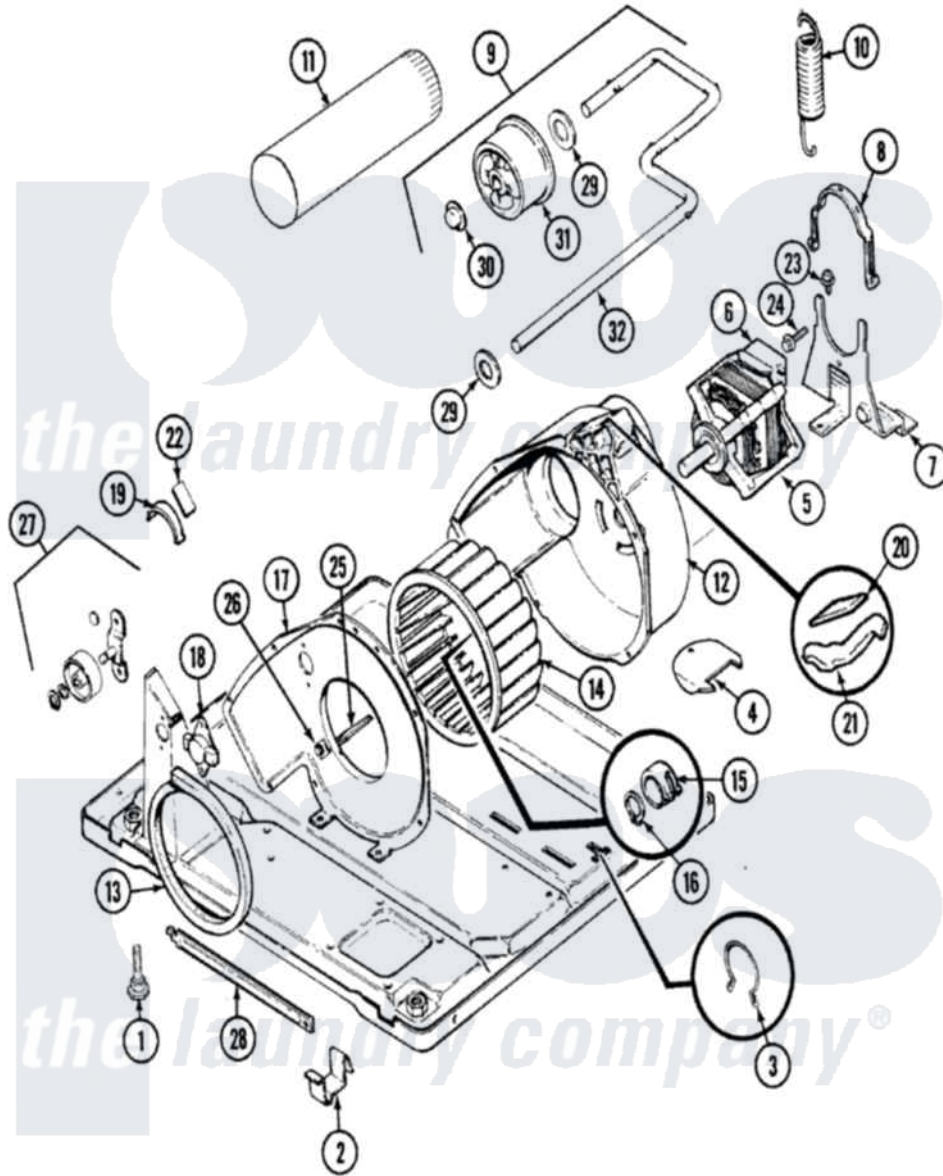

Hoover HDE2000GW 05 - MOTOR & DRIVE

Hoover [Residential Hoover HDE2000GW Dryer Parts](#) Parts Diagram 05 - MOTOR & DRIVE
 Click on the part number to view part

Item	Original Part Number	Replaced By	Status	Part Description
1	63-5519		Not Available	LEG, LEVELING
2	53-0120			Clip, Front Panel
3	25-7027	16515		Clip
4	25-7741	W10116760		Screw
"	53-0153		Not Available	SHIELD, WIRING
5	31001017			Motor
6	53-0693	53-0332		Motor Switch
7	25-7811		Not Available	SCREW
"	53-1932	31001570		Bracket, Motor
8	53-0214	660658		Clamp, Motor Mounting 343481 685441
9	53-2287			Idler Assembly
10	53-2209	31001465		Spring, Idler
11	25-2134	W10116760		Screw
"	53-0134			Duct, Exhaust
12	53-1801			Housing, Blower
13	53-0203	12001324		Duct Kit, Collector

14	31001043		Wheel, Blower
15	25-7823	312967	Clamp, Blower Housing
16	25-7855		Ring, Retaining
17	25-7807	33002917	Screw, No.10-16
"	53-1933	Not Available	COVER, BLOWER HOUSING
18	53-0170	Not Available	THERMOSTAT, LO-LIMIT (120/110)
"	25-2134	W10116760	Screw
"	53-1107		Thermostat, Control
19	53-2273	31001470	Glide, Tumbler
"	LA1006	LA-1006	Glide Kit, Tumbler
20	53-0724	31001356	Pad, Glide
21	53-2272	31001469	Glide, Tumbler
22	53-1684	31001356	Pad, Glide
23	25-7699	Not Available	STRAIN RELIEF
24	25-7674		Screw
25	53-1026		Guide, Vane Inlet
26	25-3457		Screw, Sems
27	LA-1007	12002126	Reinforcement Brace/Glide Kit
"	LA-1008		Rr Roller Kit
28	53-1625		Brace, Tumbler Support
29	25-7815		Washer
30	25-7957		Pushnut
31	53-1628	31001344	Pulley, Idler
32	53-2250	53-2287	Idler Assembly