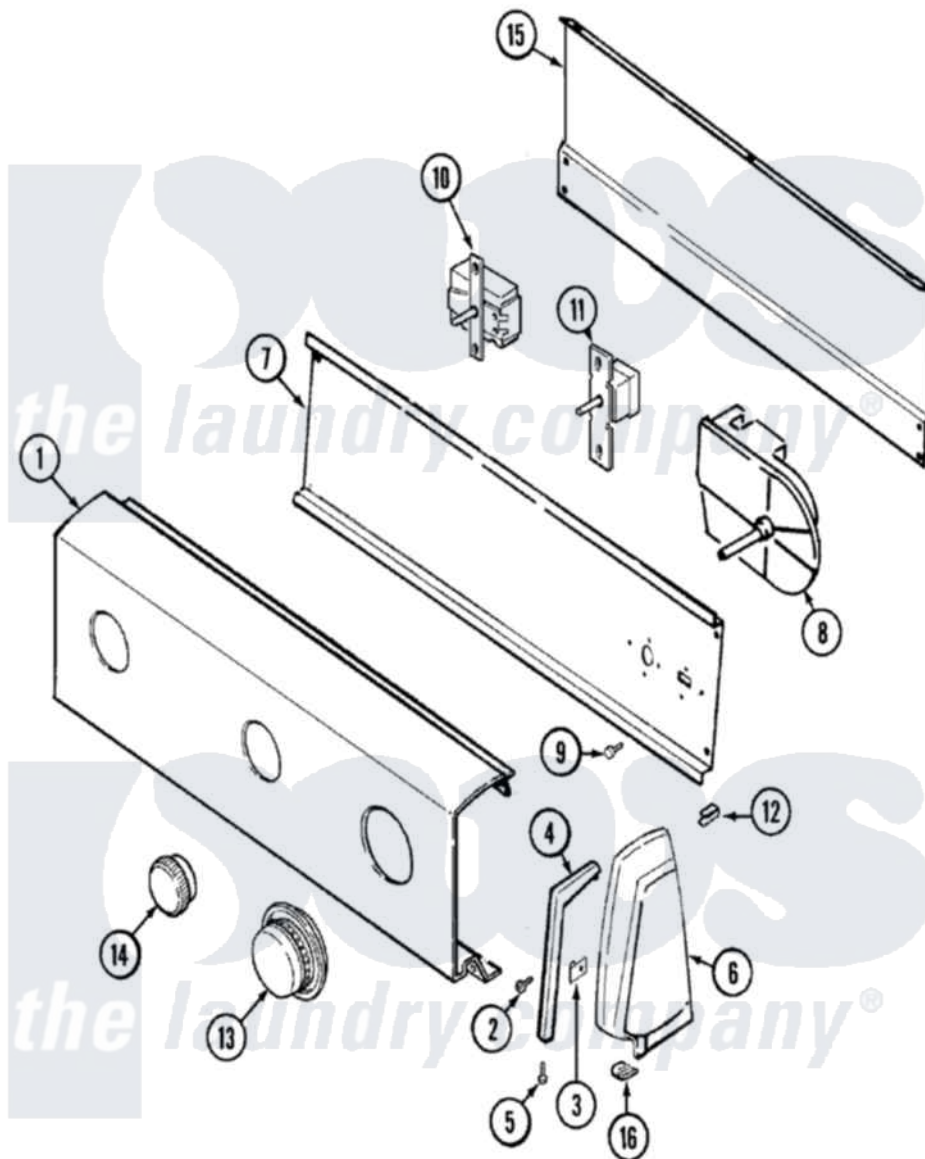

Hoover HDE2000KH 01 - CONTROL PANEL

Hoover [Residential Hoover HDE2000KH Dryer Parts](#) Parts Diagram 01 - CONTROL PANEL
 Click on the part number to view part

Item	Original Part Number	Replaced By	Status	Part Description
1	31001025		Not Available	PANEL, CONTROL
"	25-3457			Screw, Sems
2	25-7793			Screw
3	25-7702			Speedclip, End Cap To Control Panel
4	53-0278		Not Available	TRIM, END CAP (LT)
"	53-0277		Not Available	TRIM, END CAP (RT)
5	25-7760			Screw
6	35-2488	21001452		Cap- End
"	35-2487	21001451		Cap- End
7	25-3092	90767		Screw, 8A X 3/8 HeX Washer Head Tapping
"	53-1676			Shield, Control
"	31001128		Not Available	SHIELD, CONTROL
"	53-2504	31001193		Pad, Shield
8	31001001	31001728		Timer
"	31001069	31001514		Resistor Assembly

9	25-7435	33002917		Screw, No.10-16
10	53-1973		Not Available	SWITCH ROTARY
"	31001177		Not Available	SWITCH, TEMPERATURE
11	25-3092	90767		Screw, 8A X 3/8 HeX Washer Head Tapping
"	53-0346	53-1263		Rotary Switch
"	31001190			Switch, Two Position Rotary
12	25-7852			Speedclip, Rr Shld To End Cap
13	53-1533	31001219		Knob Ski
14	35-2185	21001283		Knob, Selector----Piq
15	25-3457			Screw, Sems
"	25-3092	90767		Screw, 8A X 3/8 HeX Washer Head Tapping
"	35-2688	21001460		Shield, Rear
16	25-7851			Speedclip, End Cap To Top
"	25-2219			Screw
17	31001039		Not Available	MANUAL, USE & CARE
"	31001008			Manual, Use And Care