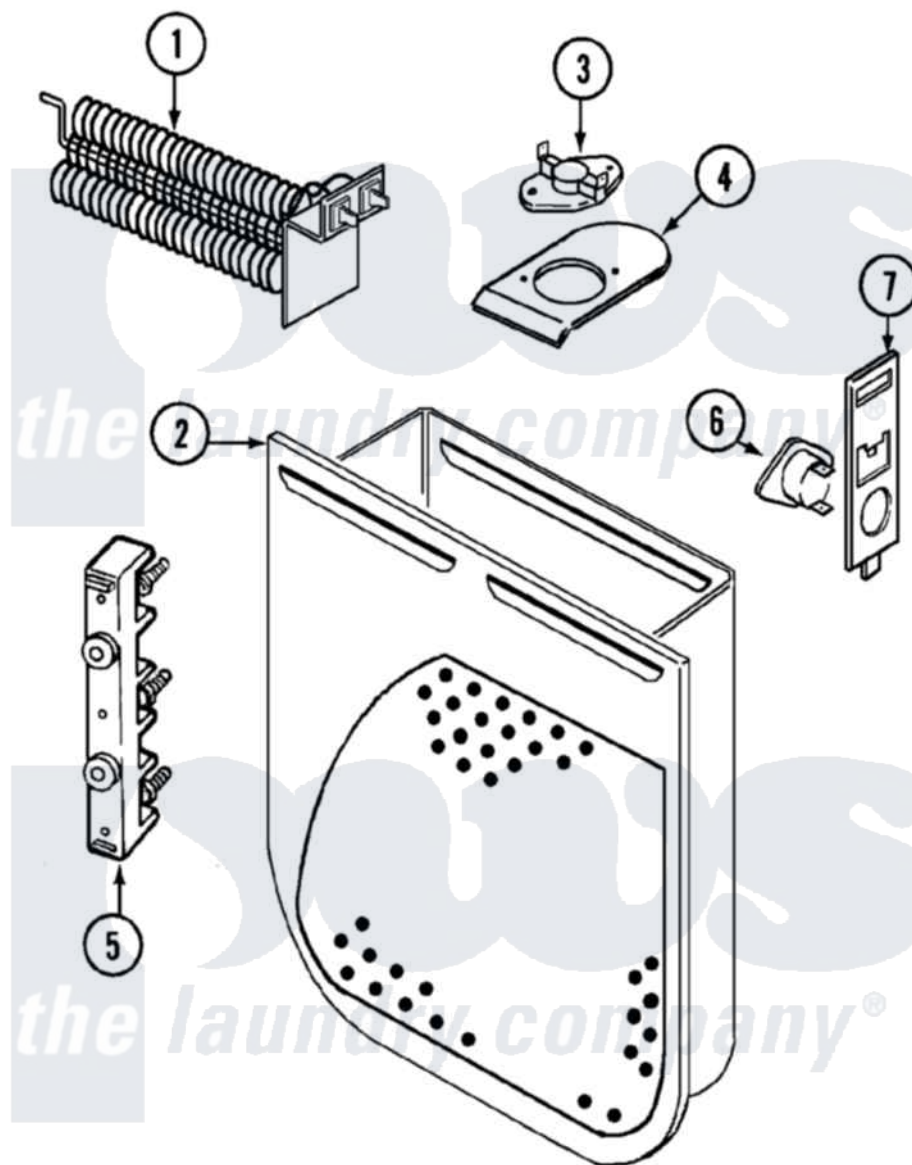

Hoover HDE2000KH 02 - HEATER

Hoover [Residential Hoover HDE2000KH Dryer Parts](#) Parts Diagram 02 - HEATER
 Click on the part number to view part

Item	Original Part Number	Replaced By	Status	Part Description
1	25-7863			Screw
"	53-1641	LA-1044		Element
2	25-7819	M0217225		Screw
"	53-1232			Heater Housing Assembly
3	53-0771			Thermostat, Hi-Limit
"	25-3083	212951		Screw, No.6-32 X 1/4 Inch
4	25-7741	W10116760		Screw
"	53-0285			Bracket, Thermostat
5	53-0965		Not Available	STRAP, GROUND
"	53-1518			Block, Terminal
"	25-0027	112432		Nut
"	25-7803	3400074		Screw
"	25-6124		Not Available	NUT
"	25-3123		Not Available	WASHER, CUP
"	25-3122			Washer, Flat
6	53-1182			Fuse, Thermal