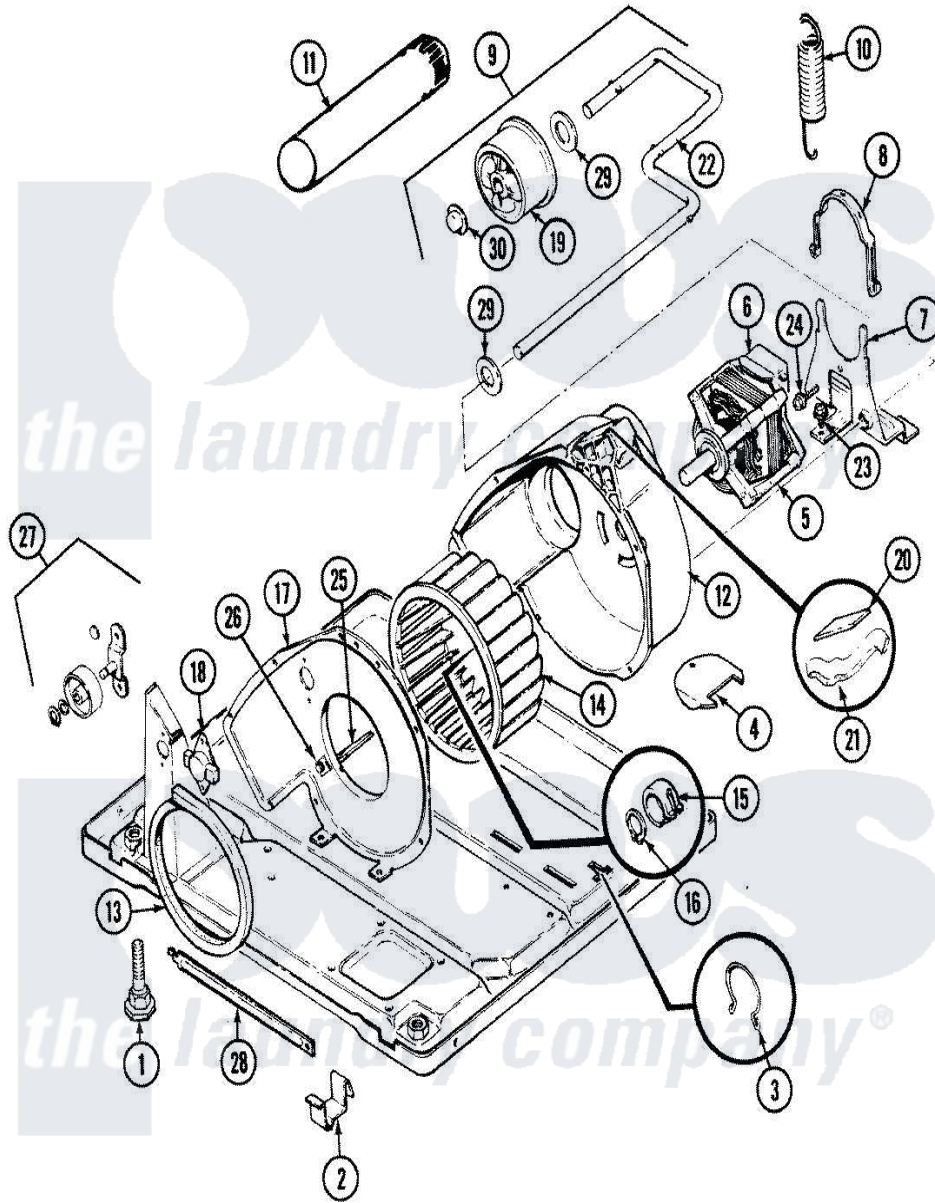

# Hoover HDE2000KH 03 - MOTOR & DRIVE

Hoover [Residential Hoover HDE2000KH Dryer Parts](#) Parts Diagram 03 - MOTOR & DRIVE  
 Click on the part number to view part

Item	Original Part Number	Replaced By	Status	Part Description
1	63-5519		Not Available	LEG, LEVELING
2	<a href="#">53-0120</a>			Clip, Front Panel
3	25-7027	<a href="#">16515</a>		Clip
4	25-7741	<a href="#">W10116760</a>		Screw
"	53-0153		Not Available	SHIELD, WIRING
5	<a href="#">31001016</a>			Motor
6	53-0693	<a href="#">53-0332</a>		Motor Switch
7	25-7811		Not Available	SCREW
"	53-1932	<a href="#">31001570</a>		Bracket, Motor
8	53-0214	<a href="#">660658</a>		Clamp, Motor Mounting 343481 685441
9	<a href="#">53-2287</a>			Idler Assembly
10	53-2209	<a href="#">31001465</a>		Spring, Idler
11	25-2134	<a href="#">W10116760</a>		Screw
"	<a href="#">53-0134</a>			Duct, Exhaust
12	<a href="#">53-1801</a>			Housing, Blower
13	53-0203	<a href="#">12001324</a>		Duct Kit, Collector

14	<a href="#">31001043</a>		Wheel, Blower
15	25-7823	<a href="#">312967</a>	Clamp, Blower Housing
16	<a href="#">25-7855</a>		Ring, Retaining
17	53-1933		Not Available
	25-7807	<a href="#">33002917</a>	COVER, BLOWER HOUSING
			Screw, No.10-16
18	53-0170		Not Available
	25-2134	<a href="#">W10116760</a>	THERMOSTAT, LO-LIMIT (120/110)
			Screw
	<a href="#">53-1107</a>		Thermostat, Control
19	<a href="#">LA-1006</a>		Glide Kit, Tumbler
	53-1628	<a href="#">31001344</a>	Pulley, Idler
20	53-0724	<a href="#">31001356</a>	Pad, Glide
21	53-2272	<a href="#">31001469</a>	Glide, Tumbler
22	53-2250	<a href="#">53-2287</a>	Idler Assembly
	<a href="#">LA-1008</a>		Rr Roller Kit
23	25-7699		Not Available
			STRAIN RELIEF
24	<a href="#">25-7674</a>		Screw
25	<a href="#">53-1026</a>		Guide, Vane Inlet
26	<a href="#">25-3457</a>		Screw, Sems
27	LA-1007	<a href="#">12002126</a>	Reinforcement Brace/Glide Kit
28	LA-2010	<a href="#">53-1625</a>	Brace, Tumbler Support
29	<a href="#">25-7815</a>		Washer
30	<a href="#">25-7957</a>		Pushnut