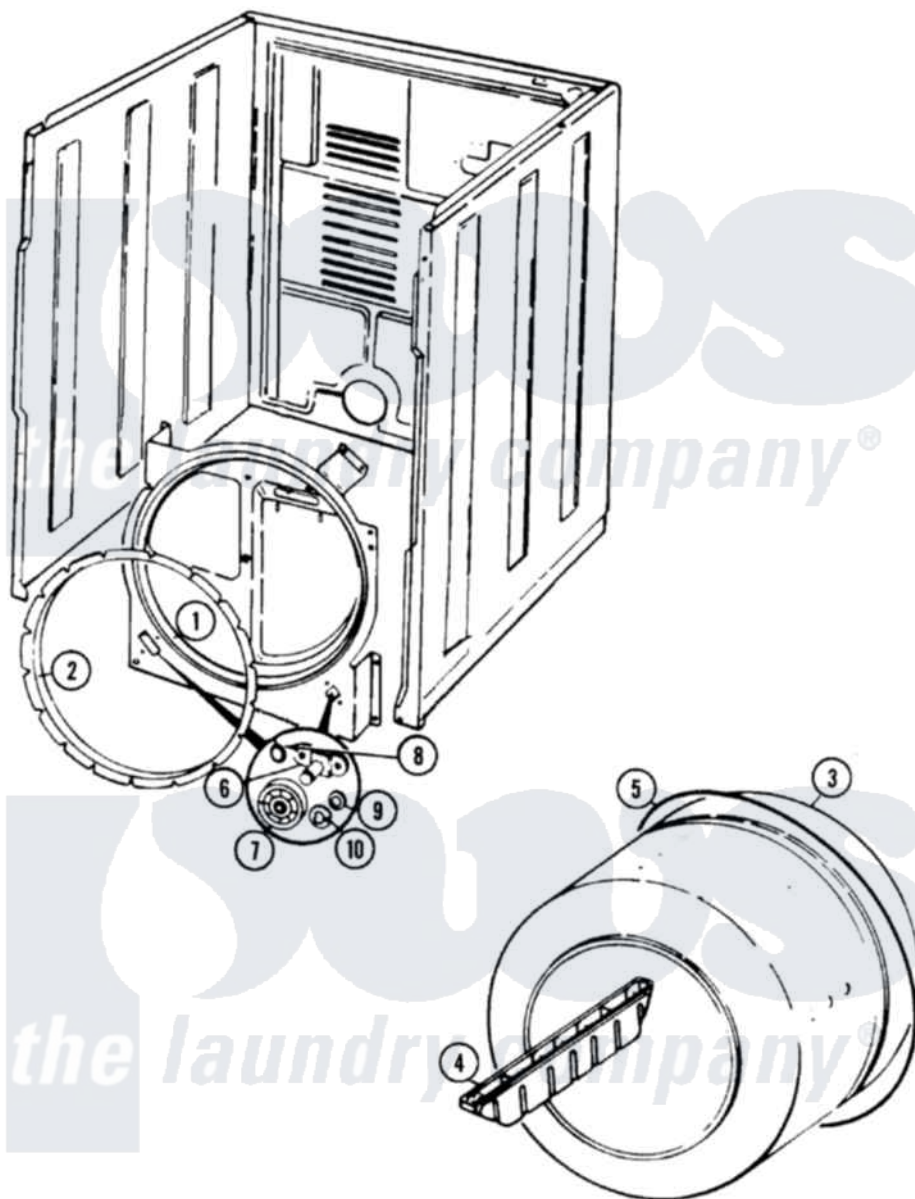

# Hoover HDE2000KH 04 - TUMBLER

Hoover [Residential Hoover HDE2000KH Dryer Parts](#) Parts Diagram 04 - TUMBLER  
 Click on the part number to view part

Item	Original Part Number	Replaced By	Status	Part Description
1	53-1708	<a href="#">LA-1054</a>		Dryer Bulkhead Kit
"	25-7733	<a href="#">681414</a>		Screw, 10AB X 1/2
2	53-0281	<a href="#">31001747</a>		Seal Assembly
3	<a href="#">53-1250</a>			Cylinder
4	53-1249		Not Available	BAFFLE, WHITE
"	25-7759	<a href="#">3196164</a>		Screw
5	31001026	<a href="#">341241</a>		Belt
6	<a href="#">53-0197</a>			Support Assembly-Cylinder Rear
"	25-7101	<a href="#">3351614</a>		Screw, Gearcase Cover Mounting
7	53-1578	<a href="#">31001096</a>		Roller
8	<a href="#">25-7813</a>			Spacer
9	<a href="#">25-7814</a>			Washer
10	<a href="#">LA-1008</a>			Rr Roller Kit
"	<a href="#">25-7854</a>			Ring, Retaining