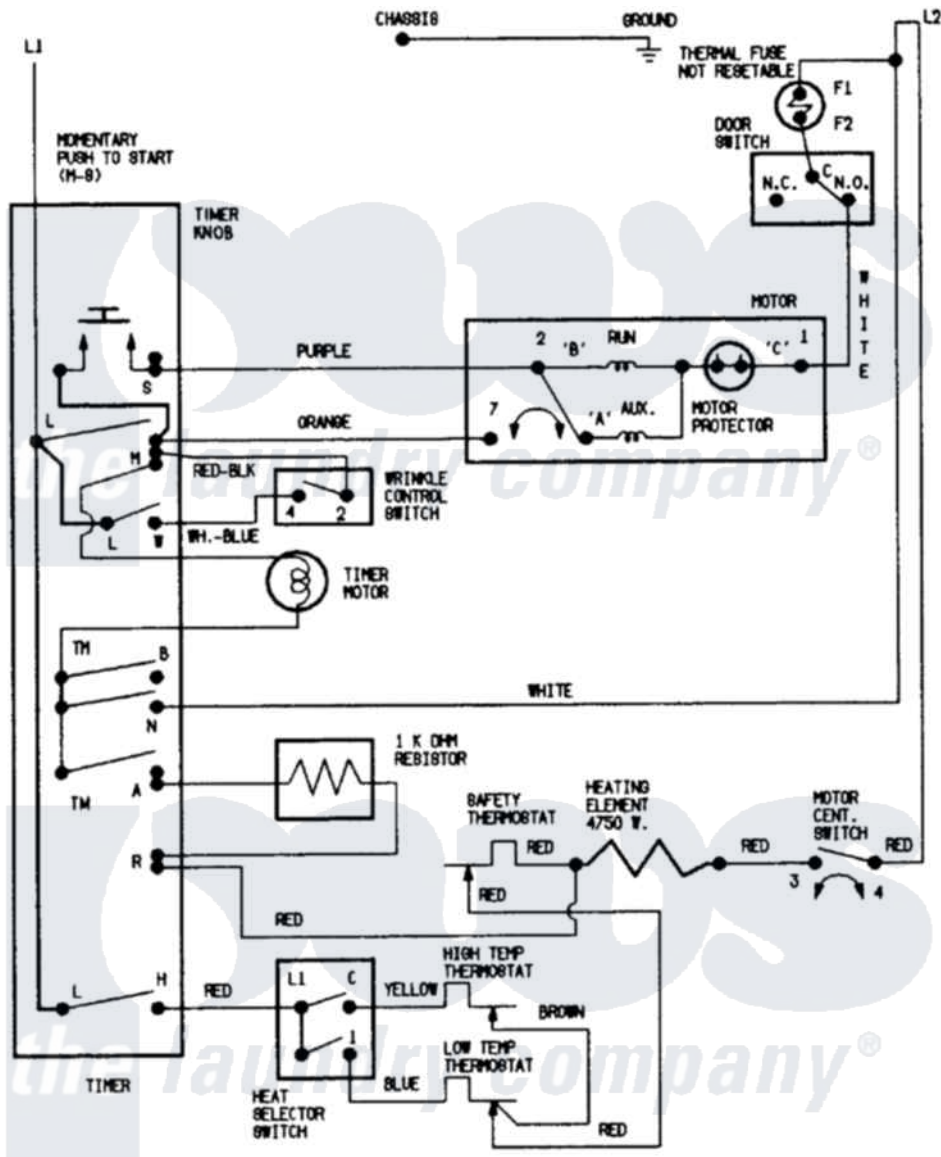

Hoover HDE2000KH 05 - WIRING INFORMATION

CONNECT DRYER TO 230 V.A.C., 60 HZ. 1 PHASE INDIVIDUAL BRANCH CIRCUIT PROTECTED BY MAXIMUM 30 A. FUSES. ALWAYS GIVE THE SERIAL & MODEL NUMBERS WHEN WRITING ABOUT THIS DRYER OR ORDERING PARTS

[Hoover Residential Hoover HDE2000KH Dryer Parts](#) Parts Diagram 05 - WIRING INFORMATION
 Click on the part number to view part

Item	Original Part Number	Replaced By	Status	Part Description
NI	15001219		Not Available	WIRING INFORMATION