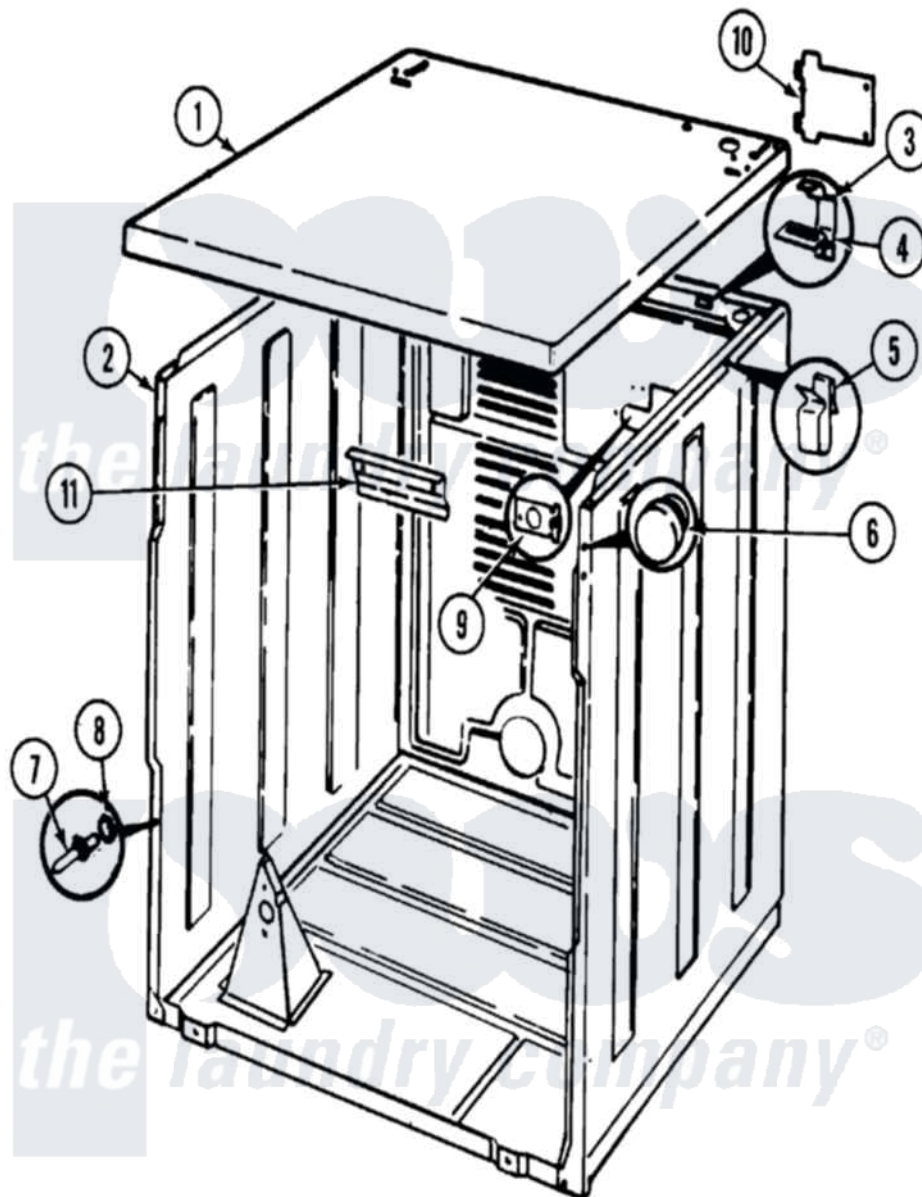

# Hoover HDE2000KW 01 - CABINET

Hoover [Residential Hoover HDE2000KW Dryer Parts](#) Parts Diagram 01 - CABINET  
 Click on the part number to view part

Item	Original Part Number	Replaced By	Status	Part Description
1	53-2435		Not Available	TOP, CABINET
2	53-2147	<a href="#">31001714</a>		Cabinet And Base Assembly
3	<a href="#">63-5712</a>			Hinge, Cabinet Top
4	25-3092	<a href="#">90767</a>		Screw, 8A X 3/8 HeX Washer Head Tapping
"	<a href="#">33-0930</a>			Pad, Top Hinge
5	<a href="#">25-3034</a>			Clip, Wiring
6	<a href="#">33-2653</a>			Bumper, Cabinet
7	<a href="#">53-0643</a>			Pin, Locator
8	<a href="#">53-0200</a>			Sleeve, Locator Pin
"	25-0224	<a href="#">3400029</a>		Nut, Adapter Plate
9	25-7828	<a href="#">489483</a>		Screw 10-32 X 1/2
"	53-0135		Not Available	SUPPORT, POWER CORD
10	25-7857	<a href="#">90767</a>		Screw, 8A X 3/8 HeX Washer Head Tapping
"	<a href="#">53-0284</a>			Cover, Terminal
11	<a href="#">25-3457</a>			Screw, Sems