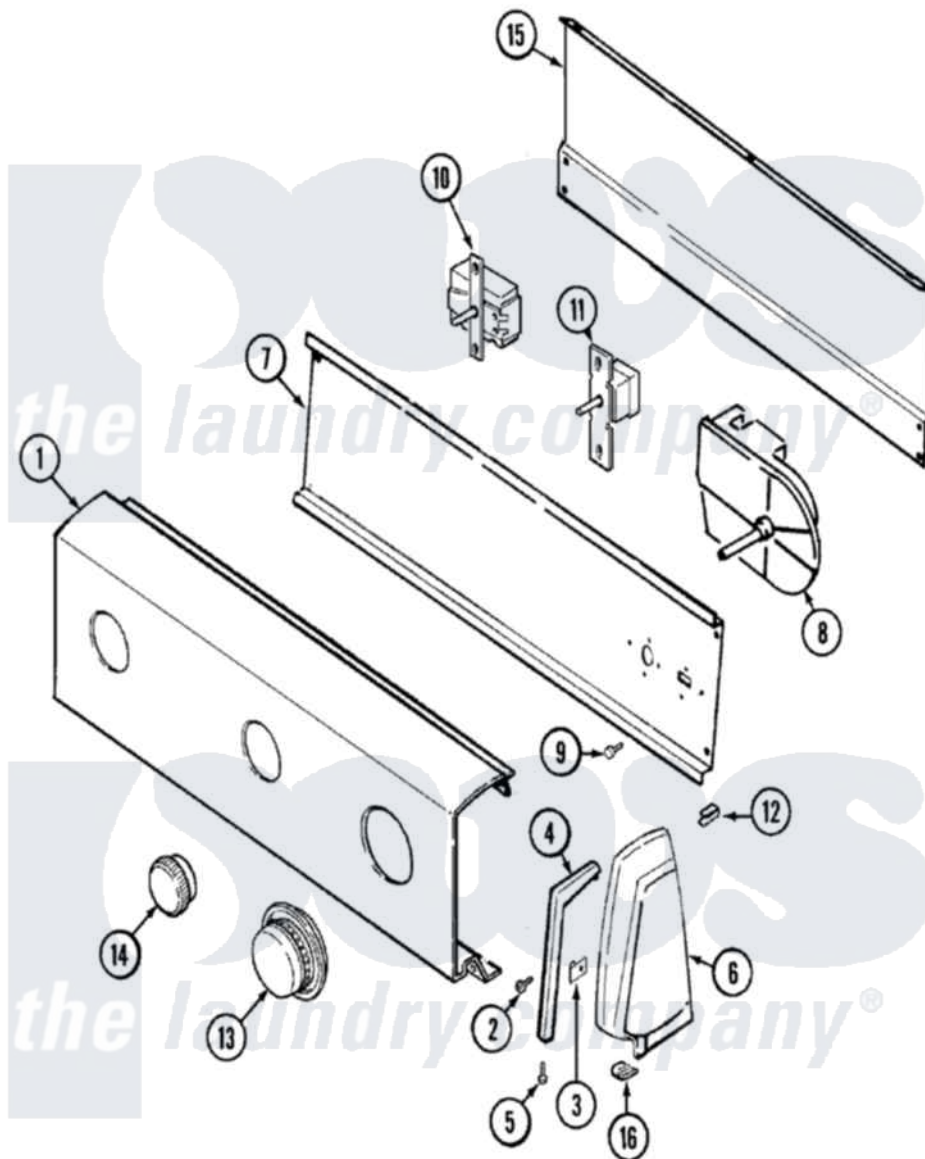

Hoover HDE2000KW 02 - CONTROL PANEL

Hoover [Residential Hoover HDE2000KW Dryer Parts](#) Parts Diagram 02 - CONTROL PANEL
 Click on the part number to view part

Item	Original Part Number	Replaced By	Status	Part Description
1	31001025		Not Available	PANEL, CONTROL
"	25-3457			Screw, Sems
2	25-7793			Screw
3	25-7702			Speedclip, End Cap To Control Panel
4	53-0278		Not Available	TRIM, END CAP (LT)
"	53-0277		Not Available	TRIM, END CAP (RT)
5	25-7760			Screw
6	35-2488	21001452		Cap- End
"	35-2487	21001451		Cap- End
7	25-3092	90767		Screw, 8A X 3/8 HeX Washer Head Tapping
"	53-1676			Shield, Control
"	31001128		Not Available	SHIELD, CONTROL
"	53-2504	31001193		Pad, Shield
8	31001001	31001728		Timer
"	31001069	31001514		Resistor Assembly

9	25-7435	33002917		Screw, No.10-16
10	53-1973		Not Available	SWITCH ROTARY
"	31001177		Not Available	SWITCH, TEMPERATURE
11	25-3092	90767		Screw, 8A X 3/8 HeX Washer Head Tapping
"	53-0346	53-1263		Rotary Switch
"	31001190			Switch, Two Position Rotary
12	25-7852			Speedclip, Rr Shld To End Cap
13	53-1533	31001219		Knob Ski
14	35-2185	21001283		Knob, Selector----Piq
15	25-3457			Screw, Sems
"	25-3092	90767		Screw, 8A X 3/8 HeX Washer Head Tapping
"	35-2688	21001460		Shield, Rear
16	25-7851			Speedclip, End Cap To Top
"	25-2219			Screw
17	31001039		Not Available	MANUAL, USE & CARE
"	31001008			Manual, Use And Care