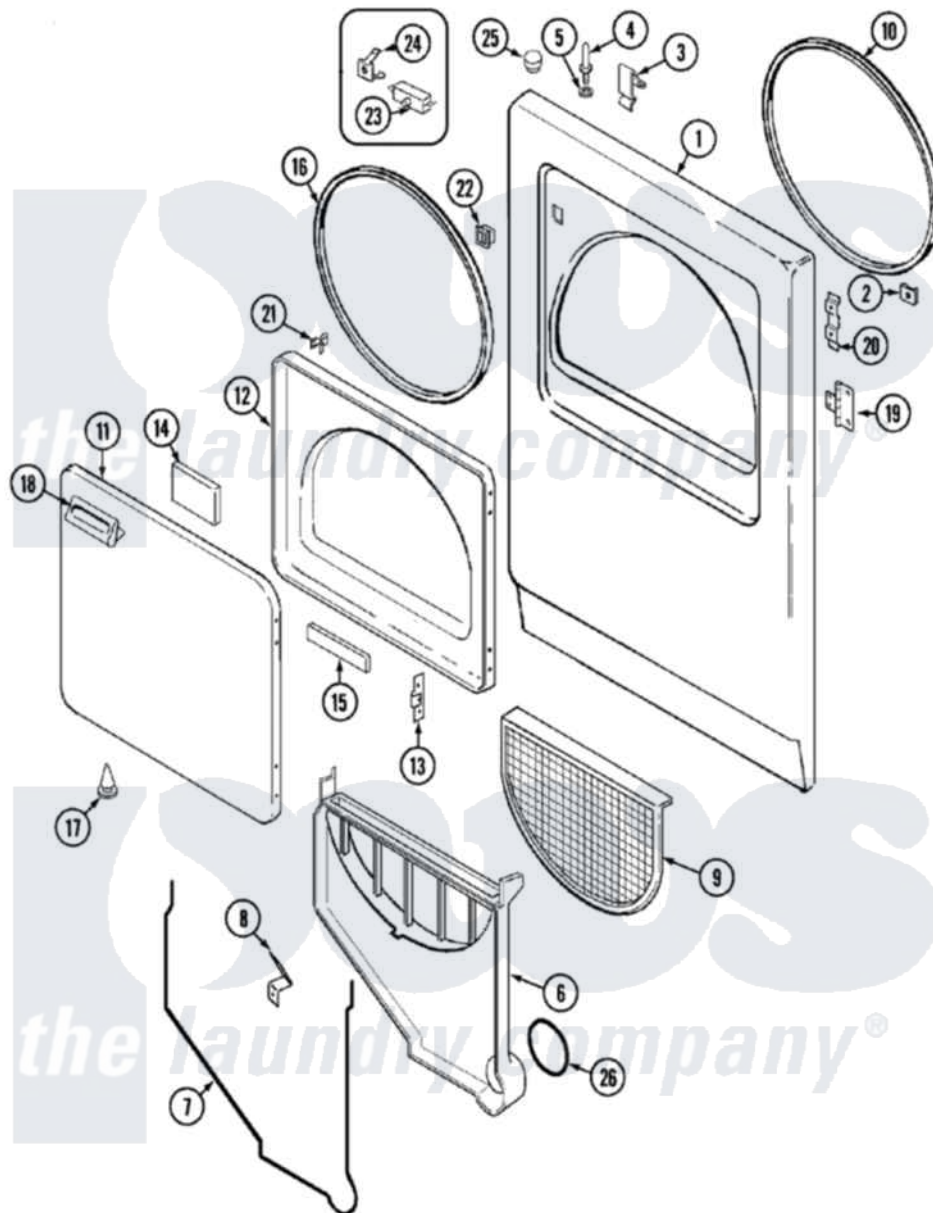

# Hoover HDE2000KW 03 - DOOR

Hoover [Residential Hoover HDE2000KW Dryer Parts](#) Parts Diagram 03 - DOOR  
 Click on the part number to view part

Item	Original Part Number	Replaced By	Status	Part Description
1	53-0726	<a href="#">31001771</a>		Panel, Front
2	25-7817		Not Available	CLIP, U-TYPE
"	25-7820	<a href="#">489478</a>		Screw, 8 X 1/2
3	<a href="#">25-7220</a>			Clip, Cabinet Top
4	<a href="#">53-0643</a>			Pin, Locator
5	25-0224	<a href="#">3400029</a>		Nut, Adapter Plate
"	<a href="#">53-0200</a>			Sleeve, Locator Pin
6	25-7810	<a href="#">415013-35</a>		Screw
"	53-1299	<a href="#">12001324</a>		Duct Kit, Collector
7	<a href="#">53-0204</a>			Seal
8	<a href="#">53-0123</a>			Clip
9	<a href="#">53-0918</a>			Filter, Lint
10	53-0281	<a href="#">31001747</a>		Seal Assembly
11	<a href="#">53-0154</a>			Panel, Outer Door
12	53-0912		Not Available	PANEL, INNER DOOR (WHT)
13	<a href="#">53-0119</a>			Clip, Hinge

14	<a href="#">53-1490</a>		Door Pad
15	<a href="#">53-1491</a>		Door Pad
16	25-7770	<a href="#">3196169</a>	Screw, Element
"	53-0648	<a href="#">31001529</a>	Seal, Door
17	<a href="#">25-7889</a>		Plug Button
18	<a href="#">53-0927</a>		Handle, Door
"	53-0928	<a href="#">53-0927</a>	Handle, Door
"	25-7810	<a href="#">415013-35</a>	Screw
19	<a href="#">53-1492</a>		Hinge, Dryer Door
"	<a href="#">25-7809</a>		Screw, No.6-20 1/2 Flthd Torx
20	53-0121	Not Available	TWIN NUT
21	LA1003	<a href="#">LA-1003</a>	Door Catch Kit
"	53-2364	<a href="#">LA-1003</a>	Door Catch Kit
22	25-7828	<a href="#">489483</a>	Screw 10-32 X 1/2
"	53-0187	<a href="#">LA-1003</a>	Door Catch Kit
23	<a href="#">53-0148</a>		Switch, Door
"	<a href="#">LA-1005</a>		Switch Kit
24	63-5990	<a href="#">31001319</a>	Clip, Switch
25	<a href="#">33-2653</a>		Bumper, Cabinet
26	53-0203	<a href="#">12001324</a>	Duct Kit, Collector