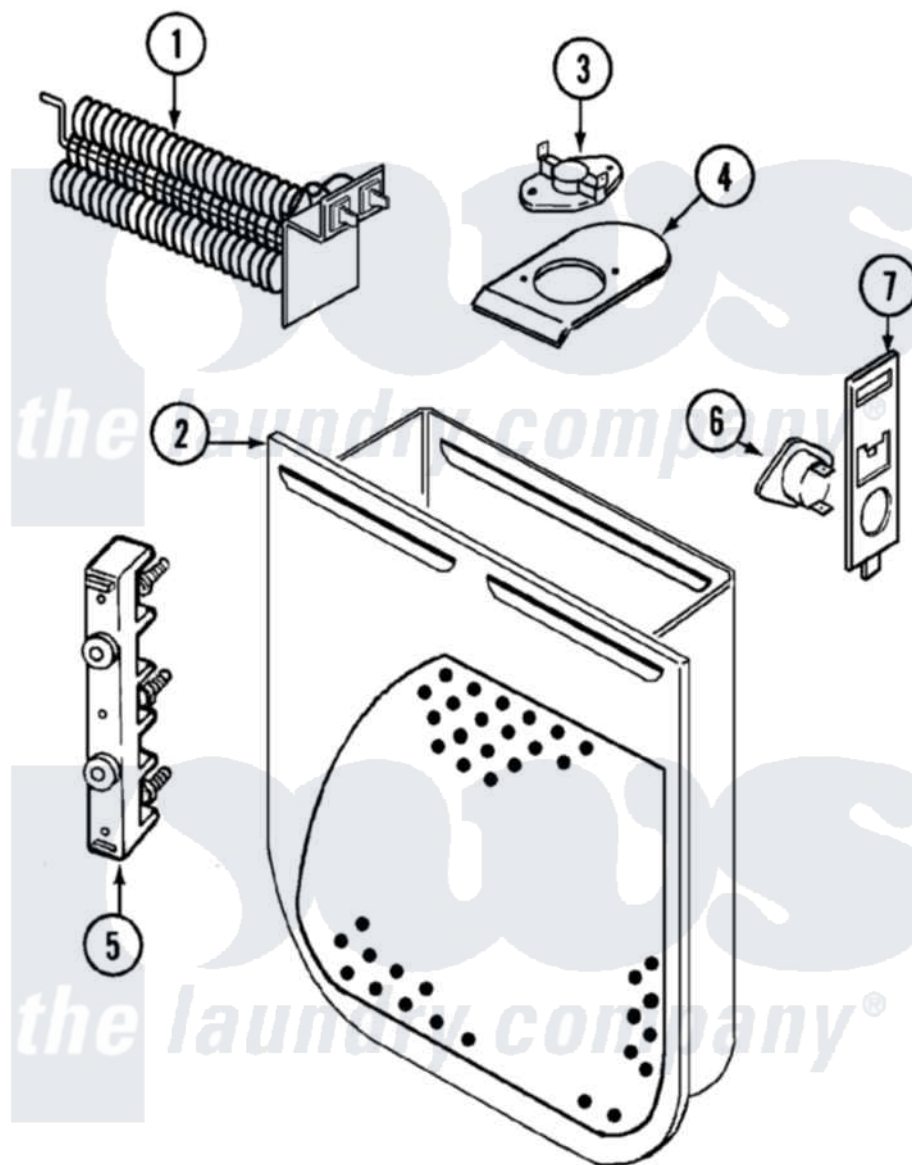

Hoover HDE2000KW 04 - HEATER

Hoover [Residential Hoover HDE2000KW Dryer Parts](#) Parts Diagram 04 - HEATER
 Click on the part number to view part

Item	Original Part Number	Replaced By	Status	Part Description
1	25-7863			Screw
"	53-1641	LA-1044		Element
2	25-7819	M0217225		Screw
"	53-1232			Heater Housing Assembly
3	53-0771			Thermostat, Hi-Limit
"	25-3083	212951		Screw, No.6-32 X 1/4 Inch
4	25-7741	W10116760		Screw
"	53-0285			Bracket, Thermostat
5	53-0965		Not Available	STRAP, GROUND
"	53-1518			Block, Terminal
"	25-0027	112432		Nut
"	25-7803	3400074		Screw
"	25-6124		Not Available	NUT
"	25-3123		Not Available	WASHER, CUP
"	25-3122			Washer, Flat
6	53-1182			Fuse, Thermal