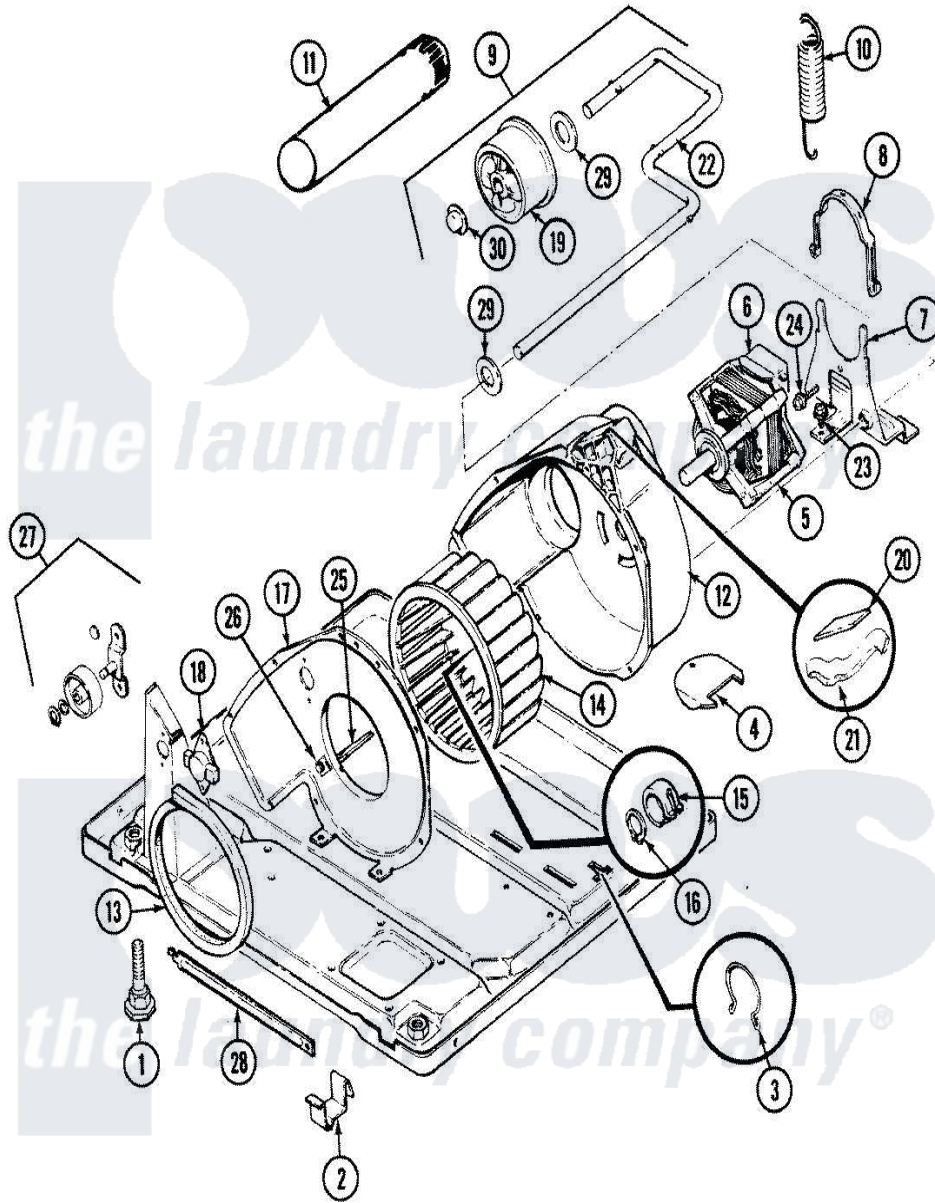

Hoover HDE2000KW 05 - MOTOR & DRIVE

Hoover [Residential Hoover HDE2000KW Dryer Parts](#) Parts Diagram 05 - MOTOR & DRIVE
 Click on the part number to view part

Item	Original Part Number	Replaced By	Status	Part Description
1	63-5519		Not Available	LEG, LEVELING
2	53-0120			Clip, Front Panel
3	25-7027	16515		Clip
4	25-7741	W10116760		Screw
"	53-0153		Not Available	SHIELD, WIRING
5	31001016			Motor
6	53-0693	53-0332		Motor Switch
7	25-7811		Not Available	SCREW
"	53-1932	31001570		Bracket, Motor
8	53-0214	660658		Clamp, Motor Mounting 343481 685441
9	53-2287			Idler Assembly
10	53-2209	31001465		Spring, Idler
11	25-2134	W10116760		Screw
"	53-0134			Duct, Exhaust
12	53-1801			Housing, Blower
13	53-0203	12001324		Duct Kit, Collector

14	31001043		Wheel, Blower
15	25-7823	312967	Clamp, Blower Housing
16	25-7855		Ring, Retaining
17	53-1933		Not Available
	25-7807	33002917	COVER, BLOWER HOUSING
			Screw, No.10-16
18	53-0170		Not Available
	25-2134	W10116760	THERMOSTAT, LO-LIMIT (120/110)
			Screw
	53-1107		Thermostat, Control
19	LA-1006		Glide Kit, Tumbler
	53-1628	31001344	Pulley, Idler
20	53-0724	31001356	Pad, Glide
21	53-2272	31001469	Glide, Tumbler
22	53-2250	53-2287	Idler Assembly
	LA-1008		Rr Roller Kit
23	25-7699		Not Available
			STRAIN RELIEF
24	25-7674		Screw
25	53-1026		Guide, Vane Inlet
26	25-3457		Screw, Sems
27	LA-1007	12002126	Reinforcement Brace/Glide Kit
28	LA-2010	53-1625	Brace, Tumbler Support
29	25-7815		Washer
30	25-7957		Pushnut