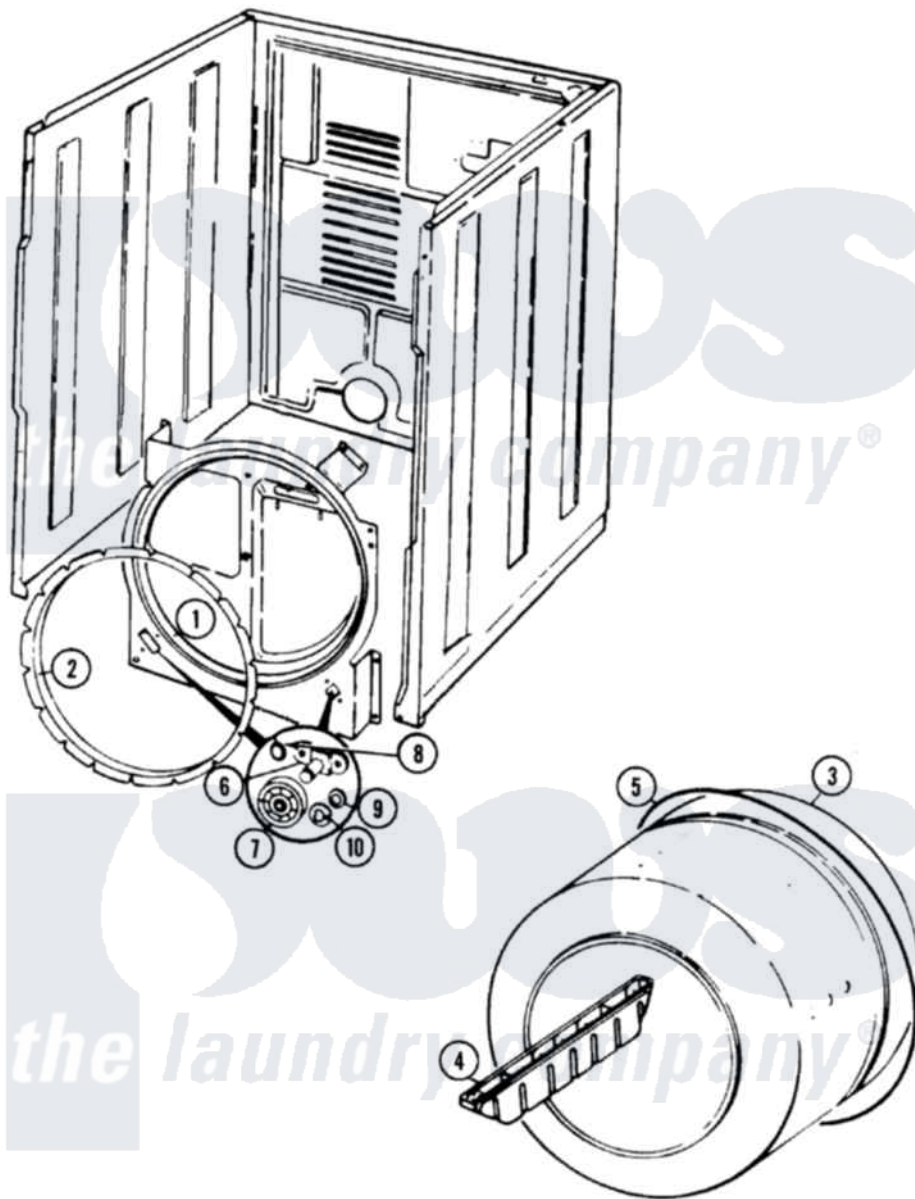

Hoover HDE2000KW 06 - TUMBLER

Hoover [Residential Hoover HDE2000KW Dryer Parts](#) Parts Diagram 06 - TUMBLER
 Click on the part number to view part

Item	Original Part Number	Replaced By	Status	Part Description
1	53-1708	LA-1054		Dryer Bulkhead Kit
"	25-7733	681414		Screw, 10AB X 1/2
2	53-0281	31001747		Seal Assembly
3	53-1250			Cylinder
4	53-1249		Not Available	BAFFLE, WHITE
"	25-7759	3196164		Screw
5	31001026	341241		Belt
6	53-0197			Support Assembly-Cylinder Rear
"	25-7101	3351614		Screw, Gearcase Cover Mounting
7	53-1578	31001096		Roller
8	25-7813			Spacer
9	25-7814			Washer
10	LA-1008			Rr Roller Kit
"	25-7854			Ring, Retaining