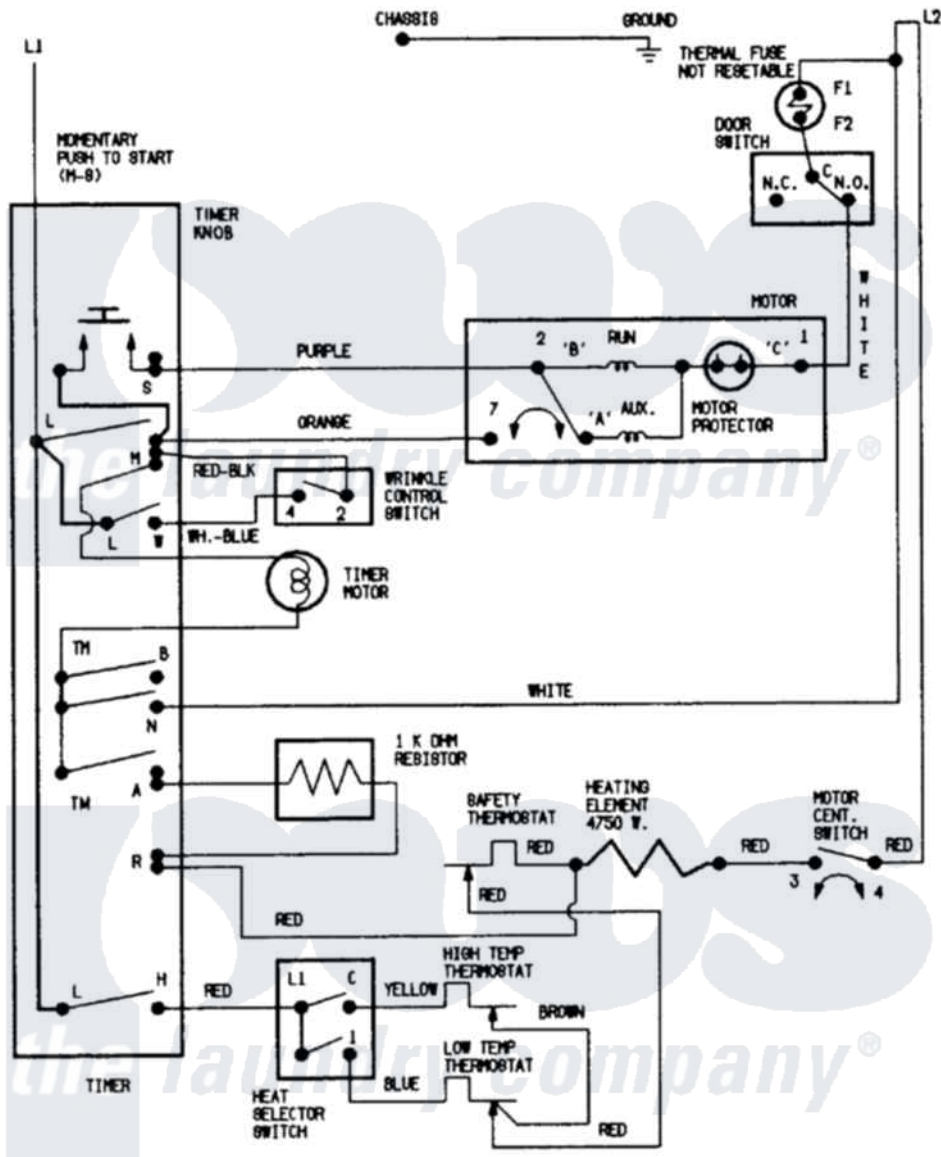

Hoover HDE2000KW 07 - WIRING INFORMATION

CONNECT DRYER TO 230 V.A.C., 60 HZ. 1 PHASE INDIVIDUAL BRANCH CIRCUIT PROTECTED BY MAXIMUM 30 A. FUSES. ALWAYS GIVE THE SERIAL & MODEL NUMBERS WHEN WRITING ABOUT THIS DRYER OR ORDERING PARTS

Hoover [Residential Hoover HDE2000KW Dryer Parts](#) Parts Diagram 07 - WIRING INFORMATION
 Click on the part number to view part

Item	Original Part Number	Replaced By	Status	Part Description
NI	15001219		Not Available	WIRING INFORMATION