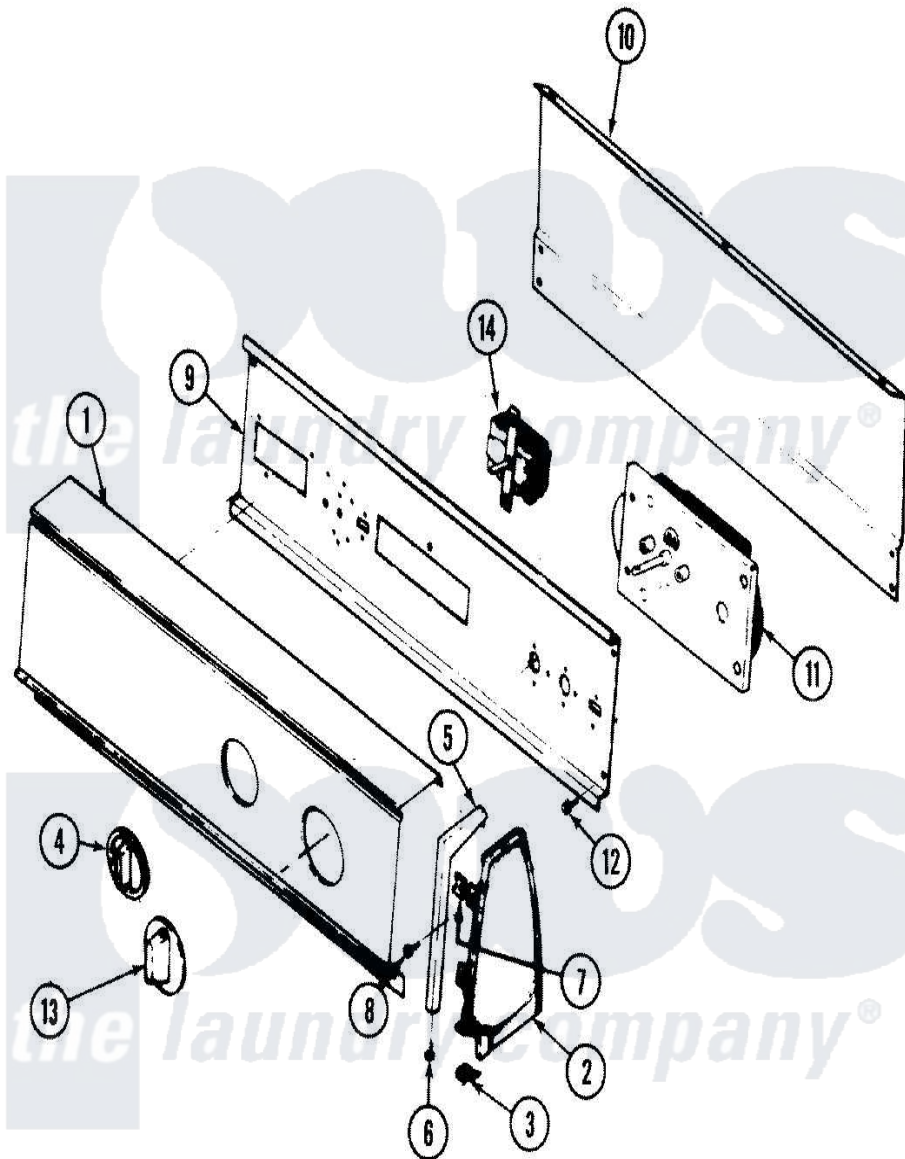

Hoover HDE2606A 01 - CONTROL PANEL

Hoover [Residential Hoover HDE2606A Dryer Parts](#) Parts Diagram 01 - CONTROL PANEL
 Click on the part number to view part

Item	Original Part Number	Replaced By	Status	Part Description
1	53-1536		Not Available	CONTROL PANEL
2	35-2488	21001452		Cap- End
"	25-7649	910187		Screw
"	25-7697	25-2219		Screw
"	25-7702			Speedclip, End Cap To Control Panel
"	35-2487	21001451		Cap- End
3	25-7851			Speedclip, End Cap To Top
"	25-3092	90767		Screw, 8A X 3/8 HeX Washer Head Tapping
4	35-0147		Not Available	SELECTOR KNOB
5	53-0278		Not Available	TRIM, END CAP (LT)
"	53-0277		Not Available	TRIM, END CAP (RT)
6	25-7760			Screw
7	25-7702			Speedclip, End Cap To Control Panel
8	25-7793			Screw

9	53-2504	31001193	Pad, Shield
"	53-1676		Shield, Control
10	35-2688	21001460	Shield, Rear
11	53-2392		Timer
12	25-7435	33002917	Screw, No.10-16
13	53-0653	31001219	Knob Ski
14	53-0394	53-1264	Rotary Switch
"	25-3092	90767	Screw, 8A X 3/8 HeX Washer Head Tapping
15	53-2395		Not Available MANUAL, USE & CARE