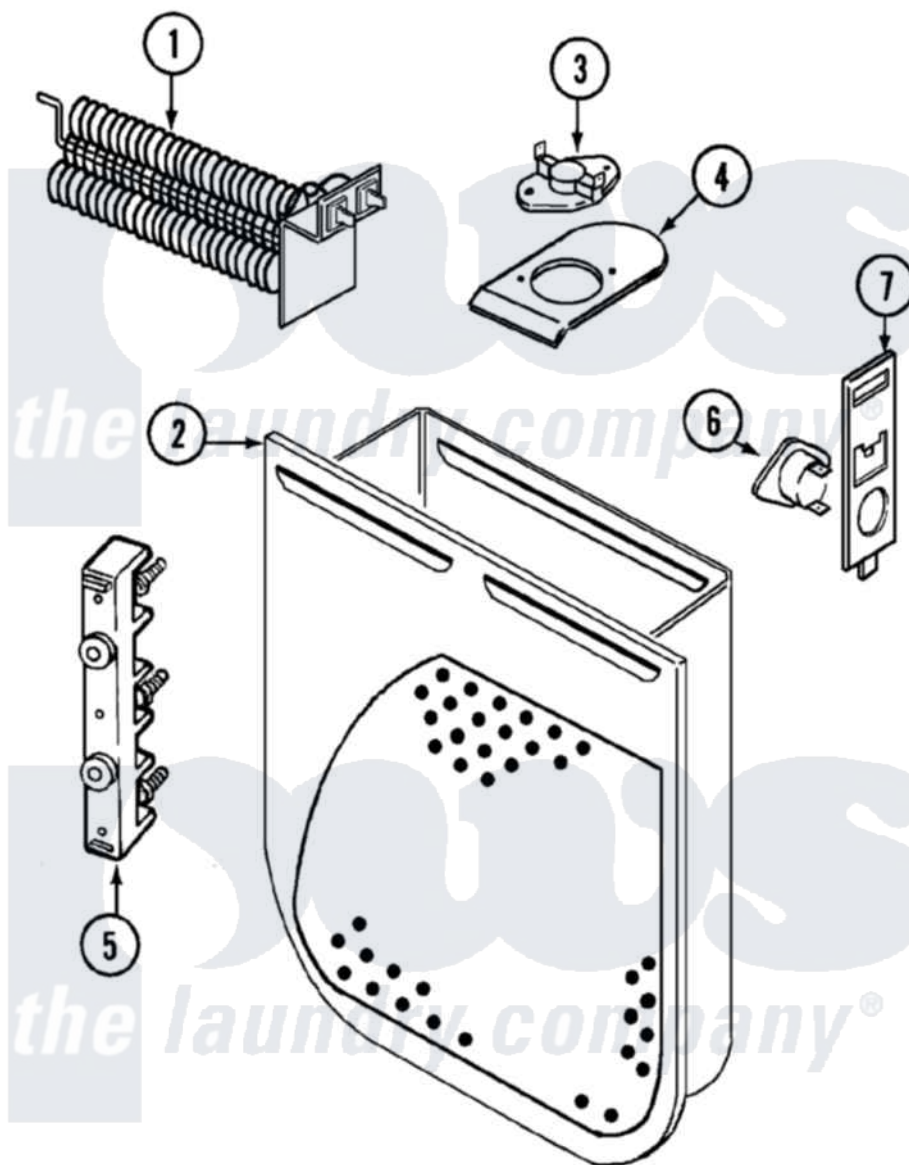

Hoover HDE2606A 02 - HEATER

Hoover [Residential Hoover HDE2606A Dryer Parts](#) Parts Diagram 02 - HEATER
 Click on the part number to view part

Item	Original Part Number	Replaced By	Status	Part Description
1	25-7863			Screw
"	53-1641	LA-1044		Element
2	25-7819	M0217225		Screw
"	53-1232			Heater Housing Assembly
3	53-0771			Thermostat, Hi-Limit
"	25-3083	212951		Screw, No.6-32 X 1/4 Inch
4	53-0285			Bracket, Thermostat
"	25-7741	W10116760		Screw
5	53-0166	53-1518		Block, Terminal
"	25-0027	112432		Nut
"	25-6124		Not Available	NUT
"	25-3123		Not Available	WASHER, CUP
"	25-3122			Washer, Flat
"	25-7803	3400074		Screw
6	53-1182			Fuse, Thermal
7	53-1181			Bracket, Thermal Fuse