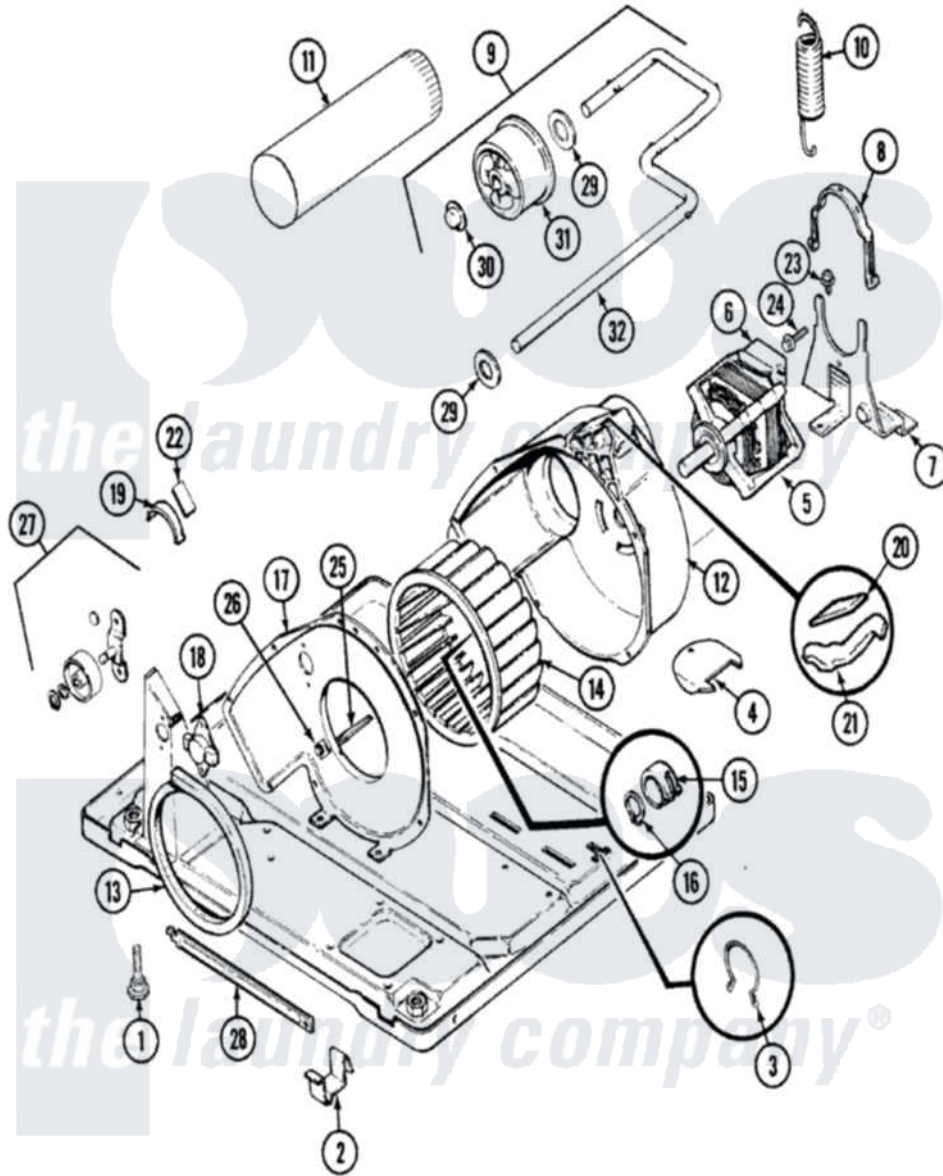

# Hoover HDE2606A 03 - MOTOR & DRIVE

Hoover [Residential Hoover HDE2606A Dryer Parts](#) Parts Diagram 03 - MOTOR & DRIVE  
 Click on the part number to view part

Item	Original Part Number	Replaced By	Status	Part Description
1	63-5519		Not Available	LEG, LEVELING
2	<a href="#">53-0120</a>			Clip, Front Panel
3	25-7027	<a href="#">16515</a>		Clip
4	25-7741	<a href="#">W10116760</a>		Screw
"	<a href="#">53-1921</a>			Shield, Wiring
5	53-2275	<a href="#">W10410996</a>		Motor-Drive
"	53-1589	<a href="#">341241</a>		Belt
6	53-0693	<a href="#">53-0332</a>		Motor Switch
7	25-7811		Not Available	SCREW
"	53-1932	<a href="#">31001570</a>		Bracket, Motor
8	53-0214	<a href="#">660658</a>		Clamp, Motor Mounting 343481 685441
9	<a href="#">53-2287</a>			Idler Assembly
10	53-2209	<a href="#">31001465</a>		Spring, Idler
11	<a href="#">53-0134</a>			Duct, Exhaust
"	25-2134	<a href="#">W10116760</a>		Screw
12	<a href="#">53-1801</a>			Housing, Blower