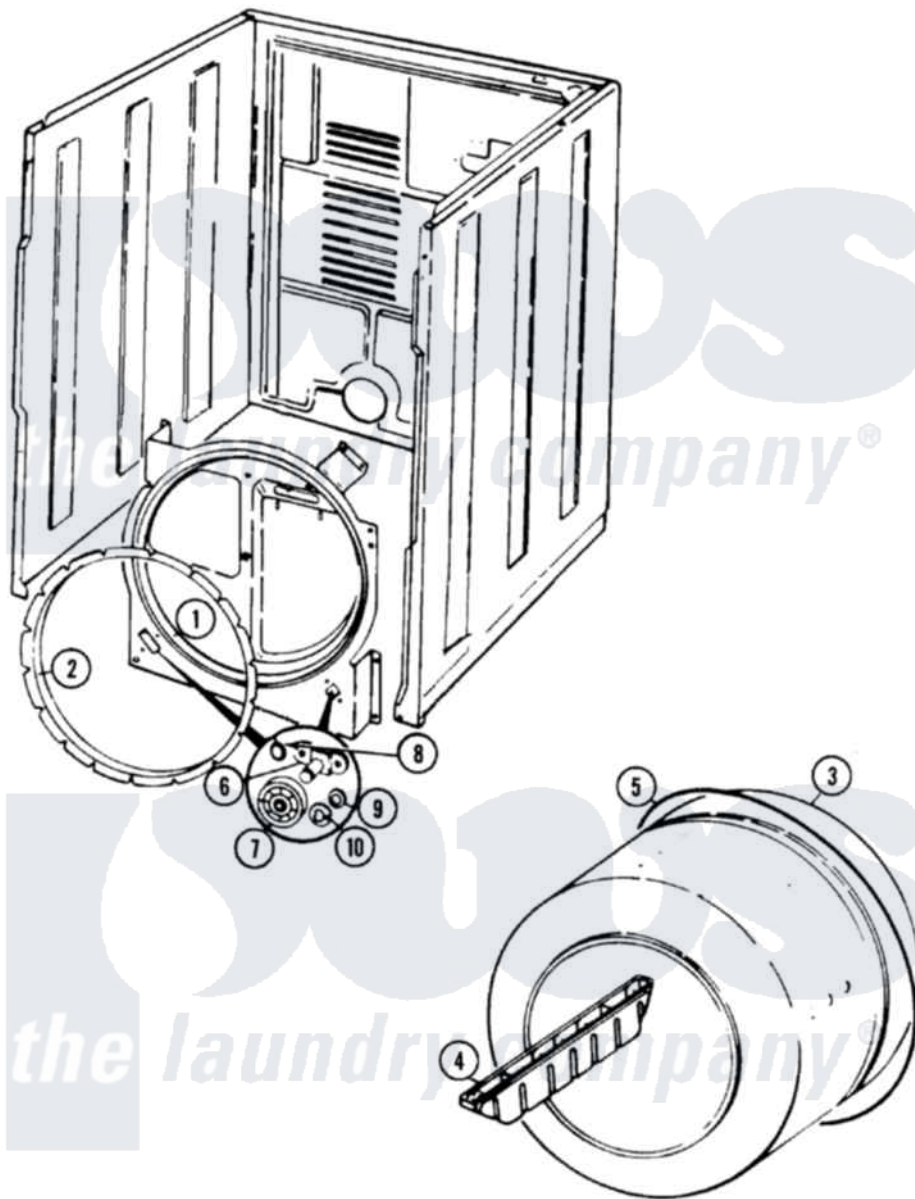

# Hoover HDE2606A 04 - TUMBLER

Hoover [Residential Hoover HDE2606A Dryer Parts](#) Parts Diagram 04 - TUMBLER  
 Click on the part number to view part

Item	Original Part Number	Replaced By	Status	Part Description
1	53-1703	<a href="#">LA-1054</a>		Dryer Bulkhead Kit
"	25-7733	<a href="#">681414</a>		Screw, 10AB X 1/2
2	53-0281	<a href="#">31001747</a>		Seal Assembly
3	53-0178	<a href="#">53-1250</a>		Cylinder
4	53-0117		Not Available	BAFFLE, GRAY
"	25-7759	<a href="#">3196164</a>		Screw
5	53-1589	<a href="#">341241</a>		Belt
6	<a href="#">53-0197</a>			Support Assembly-Cylinder Rear
"	25-7101	<a href="#">3351614</a>		Screw, Gearcase Cover Mounting
7	53-1578	<a href="#">31001096</a>		Roller
8	<a href="#">25-7813</a>			Spacer
9	<a href="#">25-7814</a>			Washer
10	<a href="#">LA-1008</a>			Rr Roller Kit
"	<a href="#">25-7854</a>			Ring, Retaining