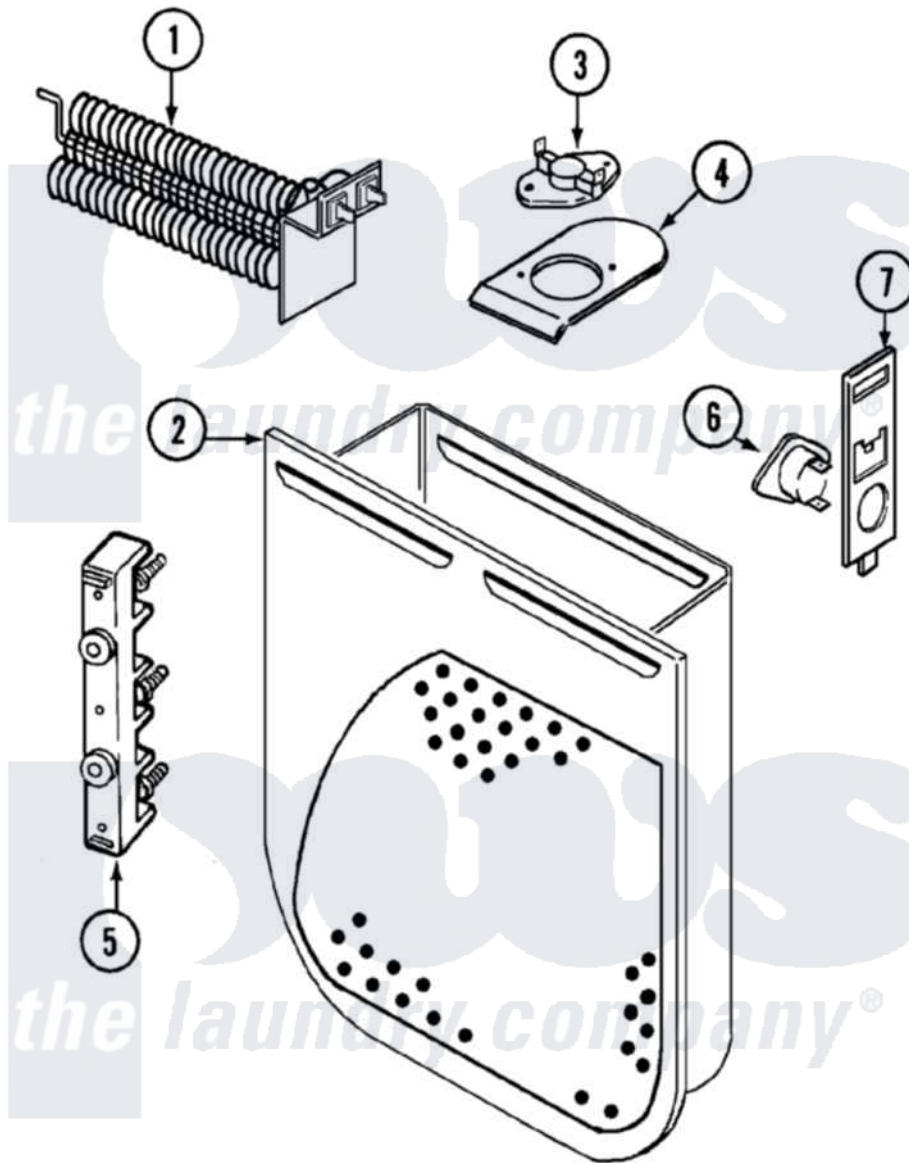

Hoover HDE2606H 02 - HEATER

Hoover [Residential Hoover HDE2606H Dryer Parts](#) Parts Diagram 02 - HEATER
 Click on the part number to view part

Item	Original Part Number	Replaced By	Status	Part Description
1	25-7863			Screw
"	53-1641	LA-1044		Element
2	25-7819	M0217225		Screw
"	53-1232			Heater Housing Assembly
3	53-0771			Thermostat, Hi-Limit
"	25-3083	212951		Screw, No.6-32 X 1/4 Inch
4	53-0285			Bracket, Thermostat
"	25-7741	W10116760		Screw
5	53-0166	53-1518		Block, Terminal
"	25-0027	112432		Nut
"	25-6124		Not Available	NUT
"	25-3123		Not Available	WASHER, CUP
"	25-3122			Washer, Flat
"	25-7803	3400074		Screw
6	53-1182			Fuse, Thermal
7	53-1181			Bracket, Thermal Fuse