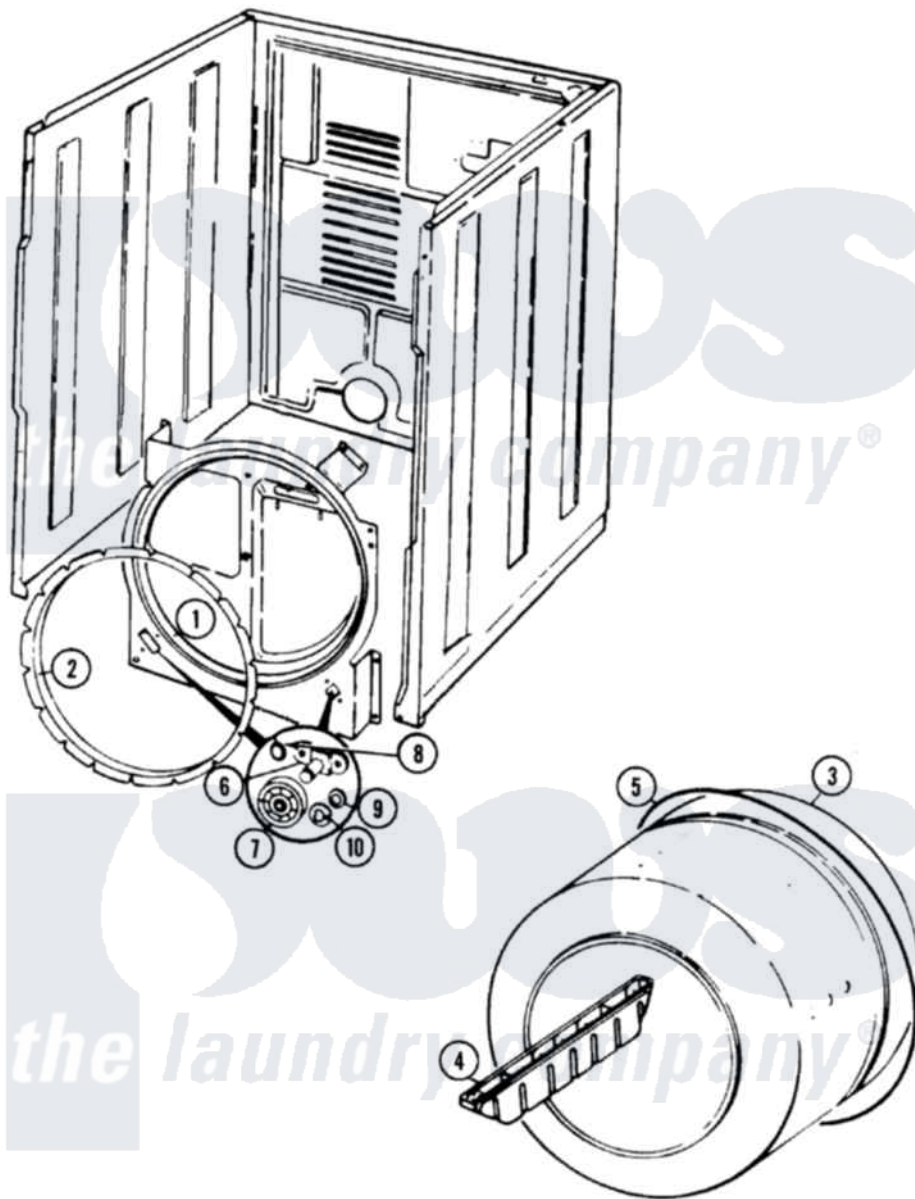

Hoover HDE2606H 04 - TUMBLER

Hoover [Residential Hoover HDE2606H Dryer Parts](#) Parts Diagram 04 - TUMBLER
 Click on the part number to view part

Item	Original Part Number	Replaced By	Status	Part Description
1	53-1703	LA-1054		Dryer Bulkhead Kit
"	25-7733	681414		Screw, 10AB X 1/2
2	53-0281	31001747		Seal Assembly
3	53-0178	53-1250		Cylinder
4	53-0117		Not Available	BAFFLE, GRAY
"	25-7759	3196164		Screw
5	53-1589	341241		Belt
6	53-0197			Support Assembly-Cylinder Rear
"	25-7101	3351614		Screw, Gearcase Cover Mounting
7	53-1578	31001096		Roller
8	25-7813			Spacer
9	25-7814			Washer
10	LA-1008			Rr Roller Kit
"	25-7854			Ring, Retaining