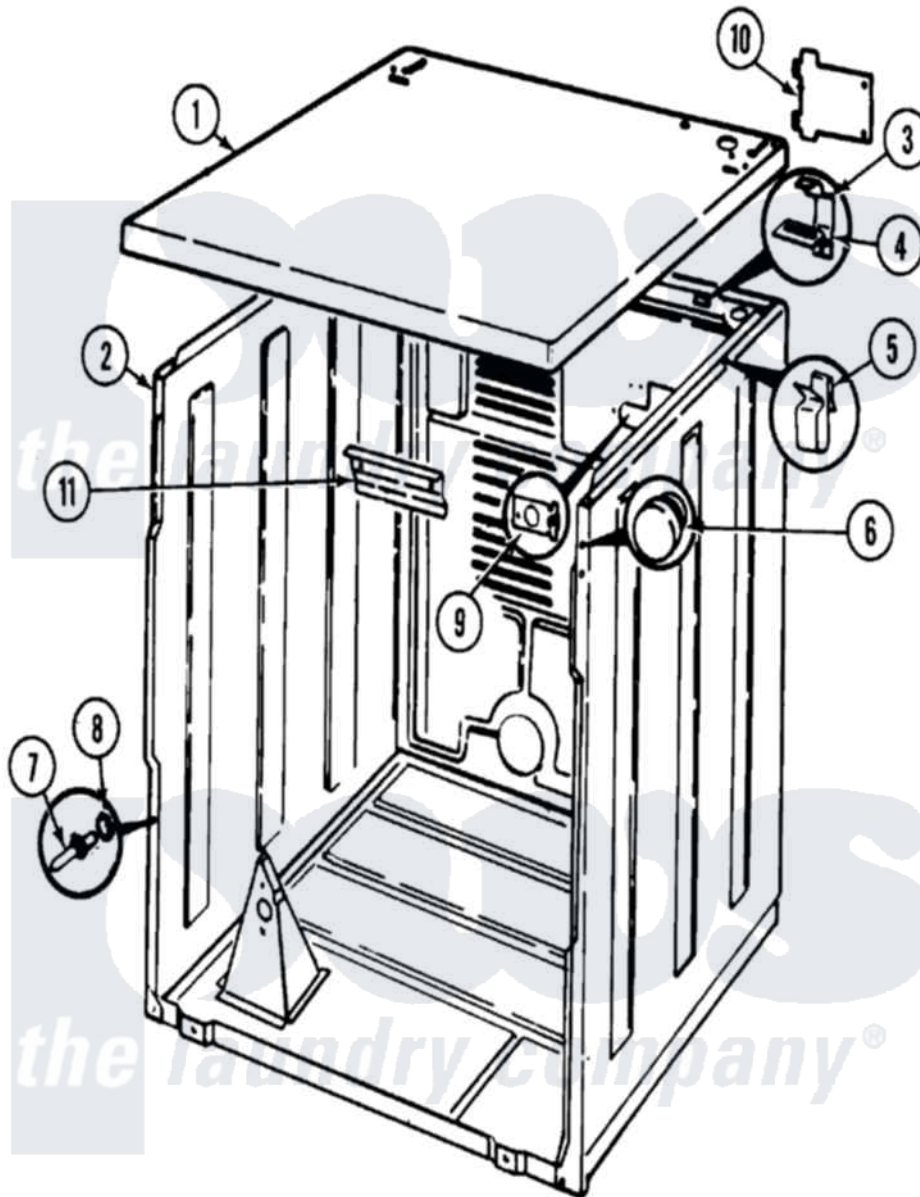

Hoover HDE2606W 01 - CABINET

Hoover [Residential Hoover HDE2606W Dryer Parts](#) Parts Diagram 01 - CABINET
 Click on the part number to view part

Item	Original Part Number	Replaced By	Status	Part Description
1	53-1711		Not Available	CABINET TOP (DRYER)
2	53-2147	31001714		Cabinet And Base Assembly
3	63-5712			Hinge, Cabinet Top
4	33-0930			Pad, Top Hinge
"	25-3092	90767		Screw, 8A X 3/8 HeX Washer Head Tapping
5	25-3034			Clip, Wiring
6	33-2653			Bumper, Cabinet
7	53-0643			Pin, Locator
8	53-0200			Sleeve, Locator Pin
"	25-0224	3400029		Nut, Adapter Plate
9	53-0135		Not Available	SUPPORT, POWER CORD
"	25-7857	90767		Screw, 8A X 3/8 HeX Washer Head Tapping
11	53-0133			Shield, Heat
"	25-3457			Screw, Sems