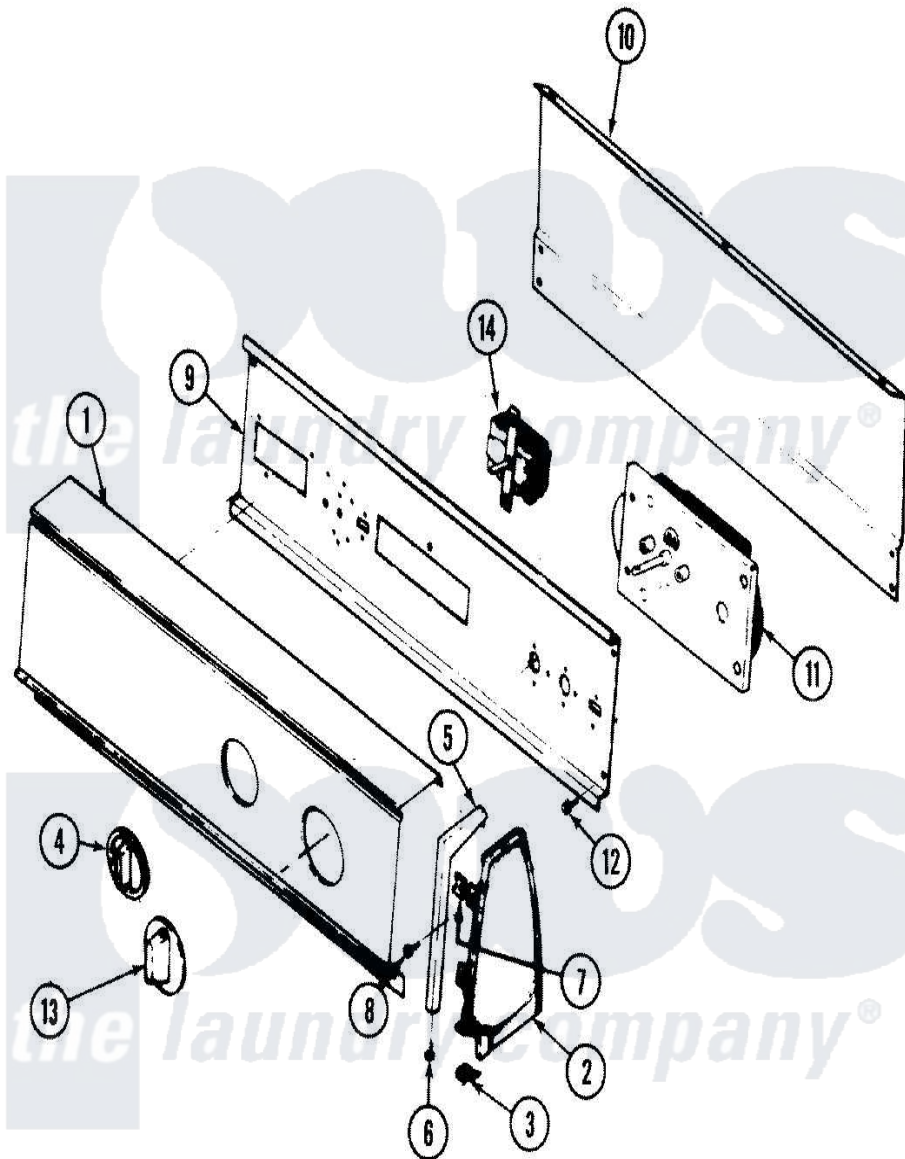

# Hoover HDE2606W 02 - CONTROL PANEL

Hoover [Residential Hoover HDE2606W Dryer Parts](#) Parts Diagram 02 - CONTROL PANEL  
 Click on the part number to view part

Item	Original Part Number	Replaced By	Status	Part Description
1	53-1536		Not Available	CONTROL PANEL
2	35-2488	<a href="#">21001452</a>		Cap- End
"	25-7649	<a href="#">910187</a>		Screw
"	25-7697	<a href="#">25-2219</a>		Screw
"	<a href="#">25-7702</a>			Speedclip, End Cap To Control Panel
"	35-2487	<a href="#">21001451</a>		Cap- End
3	<a href="#">25-7851</a>			Speedclip, End Cap To Top
"	25-3092	<a href="#">90767</a>		Screw, 8A X 3/8 HeX Washer Head Tapping
4	35-0147		Not Available	SELECTOR KNOB
5	53-0278		Not Available	TRIM, END CAP (LT)
"	53-0277		Not Available	TRIM, END CAP (RT)
6	<a href="#">25-7760</a>			Screw
7	<a href="#">25-7702</a>			Speedclip, End Cap To Control Panel
8	<a href="#">25-7793</a>			Screw

9	53-2504	<a href="#">31001193</a>	Pad, Shield
"	<a href="#">53-1676</a>		Shield, Control
10	35-2688	<a href="#">21001460</a>	Shield, Rear
11	<a href="#">53-2392</a>		Timer
12	25-7435	<a href="#">33002917</a>	Screw, No.10-16
13	53-0653	<a href="#">31001219</a>	Knob Ski
14	53-0394	<a href="#">53-1264</a>	Rotary Switch
"	25-3092	<a href="#">90767</a>	Screw, 8A X 3/8 HeX Washer Head Tapping
15	53-2395		Not Available MANUAL, USE & CARE