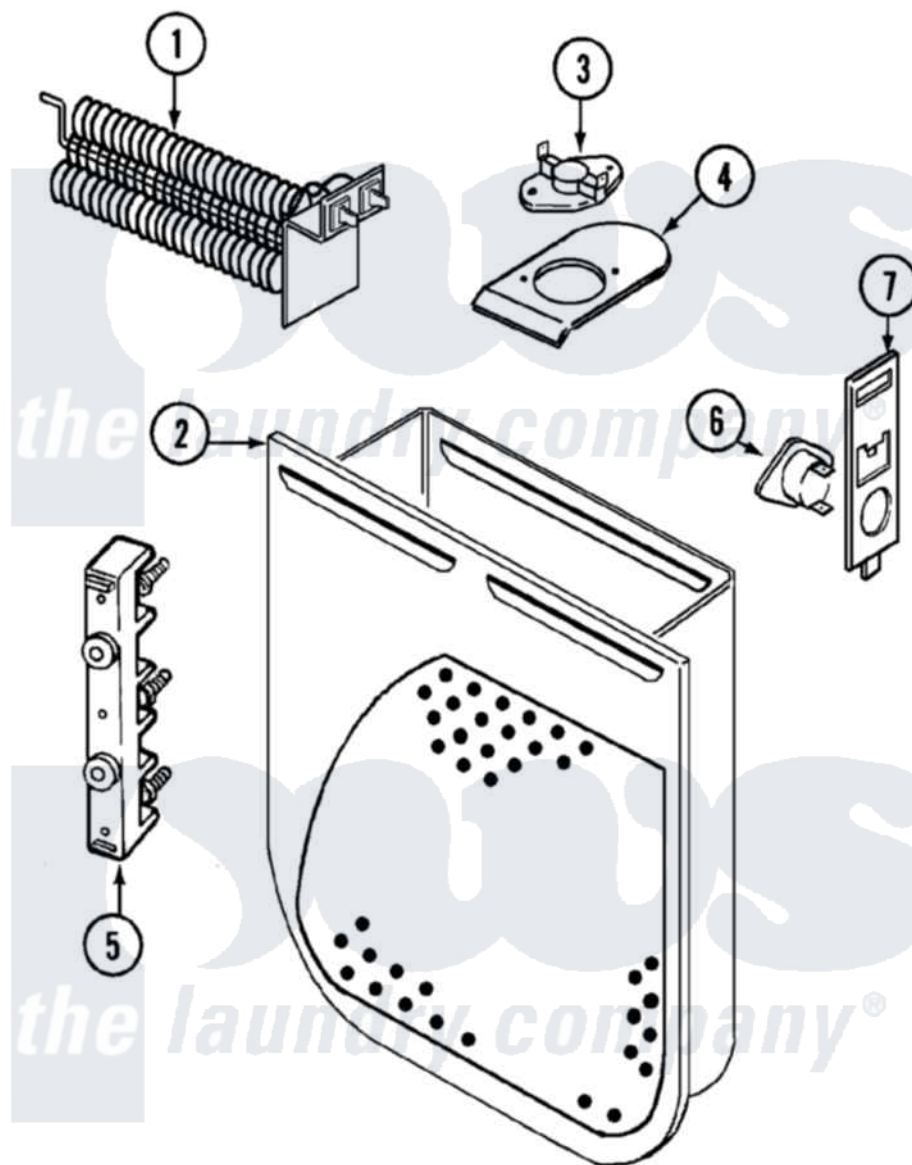

# Hoover HDE2606W 04 - HEATER

Hoover [Residential Hoover HDE2606W Dryer Parts](#) Parts Diagram 04 - HEATER  
 Click on the part number to view part

Item	Original Part Number	Replaced By	Status	Part Description
1	<a href="#">25-7863</a>			Screw
"	53-1641	<a href="#">LA-1044</a>		Element
2	25-7819	<a href="#">M0217225</a>		Screw
"	<a href="#">53-1232</a>			Heater Housing Assembly
3	<a href="#">53-0771</a>			Thermostat, Hi-Limit
"	25-3083	<a href="#">212951</a>		Screw, No.6-32 X 1/4 Inch
4	<a href="#">53-0285</a>			Bracket, Thermostat
"	25-7741	<a href="#">W10116760</a>		Screw
5	53-0166	<a href="#">53-1518</a>		Block, Terminal
"	25-0027	<a href="#">112432</a>		Nut
"	25-6124		Not Available	NUT
"	25-3123		Not Available	WASHER, CUP
"	<a href="#">25-3122</a>			Washer, Flat
"	25-7803	<a href="#">3400074</a>		Screw
6	<a href="#">53-1182</a>			Fuse, Thermal
7	<a href="#">53-1181</a>			Bracket, Thermal Fuse