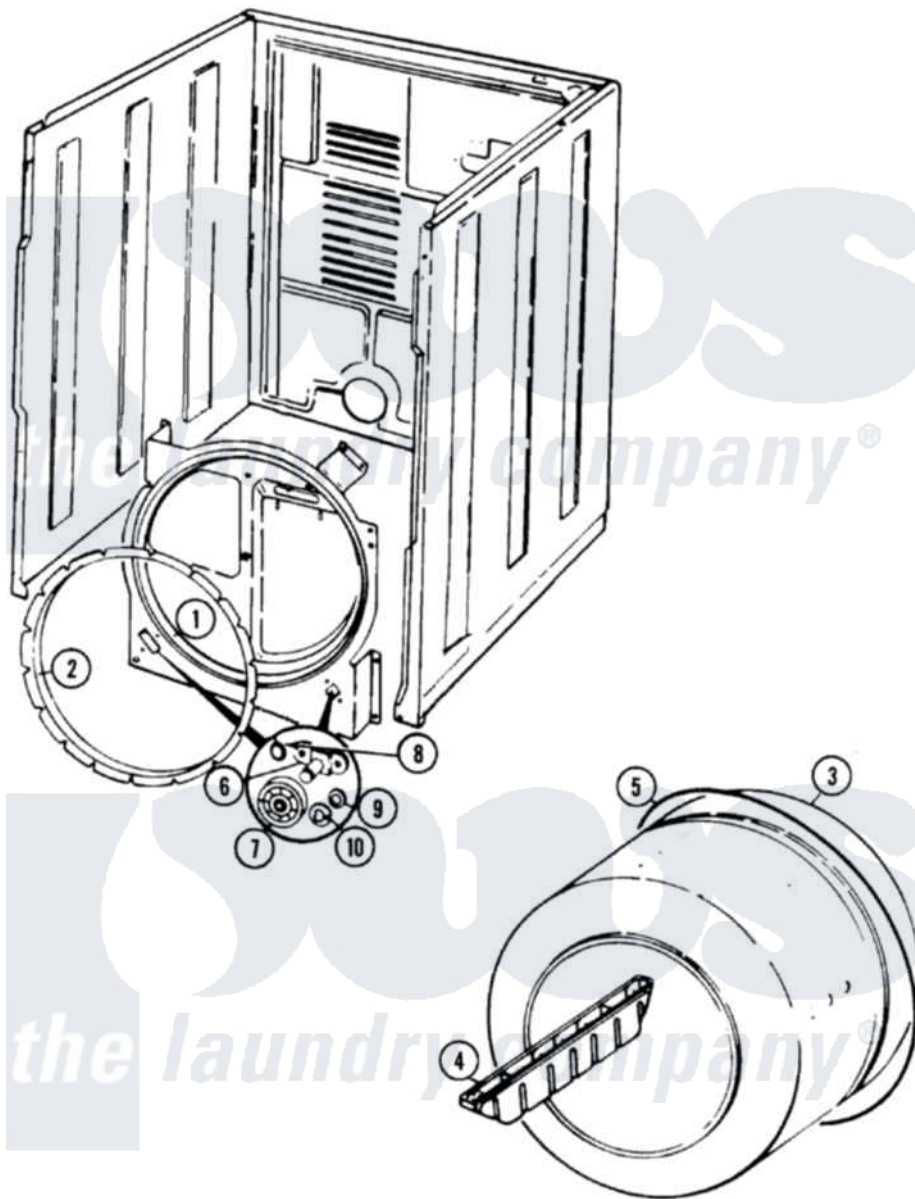

Hoover HDE2606W 06 - TUMBLER

Hoover [Residential Hoover HDE2606W Dryer Parts](#) Parts Diagram 06 - TUMBLER
 Click on the part number to view part

Item	Original Part Number	Replaced By	Status	Part Description
1	53-1703	LA-1054		Dryer Bulkhead Kit
"	25-7733	681414		Screw, 10AB X 1/2
2	53-0281	31001747		Seal Assembly
3	53-0178	53-1250		Cylinder
4	53-0117		Not Available	BAFFLE, GRAY
"	25-7759	3196164		Screw
5	53-1589	341241		Belt
6	53-0197			Support Assembly-Cylinder Rear
"	25-7101	3351614		Screw, Gearcase Cover Mounting
7	53-1578	31001096		Roller
8	25-7813			Spacer
9	25-7814			Washer
10	LA-1008			Rr Roller Kit
"	25-7854			Ring, Retaining