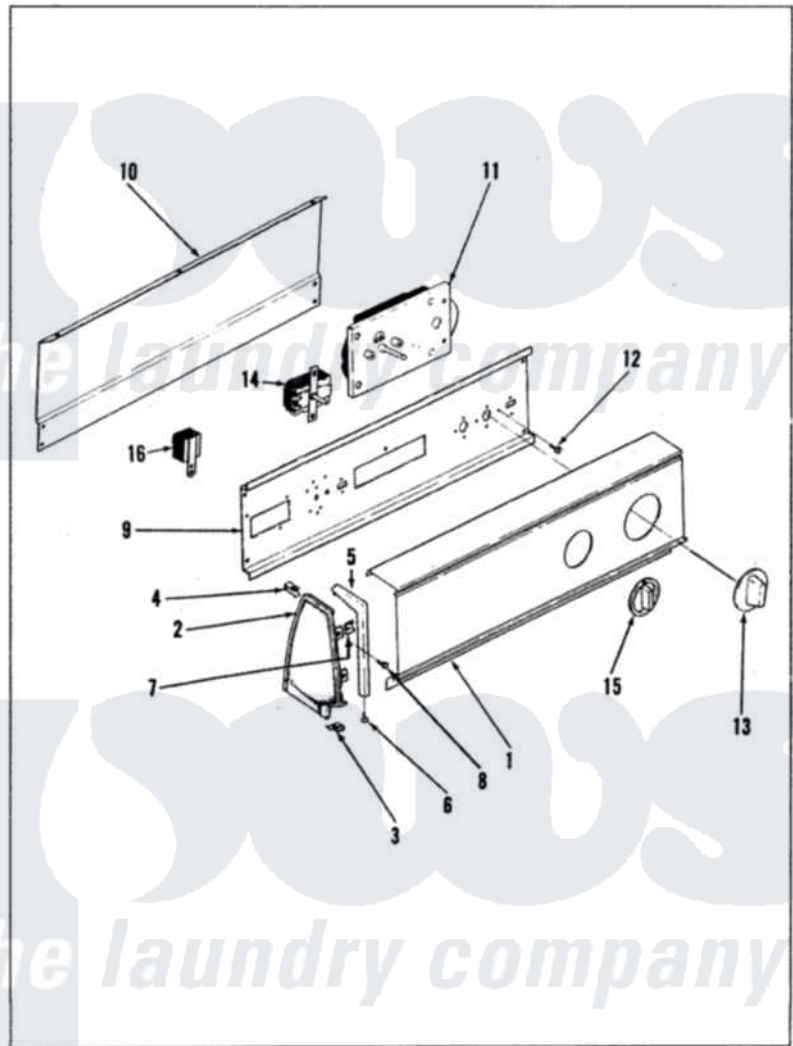

# Hoover HDG2005ALP 01 - CONTROL PANEL (REV. A-D)

HOOVER HDG2005LP BACKGUARD

ISSUED 1/90

Hoover Residential Hoover HDG2005ALP Dryer Parts Parts Diagram 01 - CONTROL PANEL (REV. A-D)  
 Click on the part number to view part

Item	Original Part Number	Replaced By	Status	Part Description
1	53-1536		Not Available	CONTROL PANEL
2	<a href="#">53-0264</a>			RH Endcap
"	25-7649	<a href="#">910187</a>		Screw
"	<a href="#">25-7702</a>			Speedclip, End Cap To Control Panel
"	35-2487	<a href="#">21001451</a>		Cap- End
"	<a href="#">53-0265</a>			LH Endcap
"	53-2488	<a href="#">31001109</a>		Owners Man
3	<a href="#">25-7851</a>			Speedclip, End Cap To Top
"	25-7697	<a href="#">25-2219</a>		Screw
4	25-7435	<a href="#">33002917</a>		Screw, No.10-16
"	<a href="#">25-7852</a>			Speedclip, Rr Shld To End Cap
5	53-0277		Not Available	TRIM, END CAP (RT)
"	53-0278		Not Available	TRIM, END CAP (LT)
6	<a href="#">25-7760</a>			Screw
7	<a href="#">25-7702</a>			Speedclip, End Cap To Control

7	<a href="#">45-1102</a>		Panel
8	25-3092	<a href="#">90767</a>	Screw, 8A X 3/8 HeX Washer Head Tapping
9	53-0365	<a href="#">53-1676</a>	Shield, Control
"	<a href="#">53-1676</a>		Shield, Control
10	53-0268	<a href="#">21001460</a>	Shield, Rear
"	35-2688	<a href="#">21001460</a>	Shield, Rear
11	53-0656	Not Available	TIMER
"	<a href="#">53-1810</a>		Timer
"	63-6752	Not Available	TIMER MOTOR
12	25-0205	<a href="#">216412</a>	Screw, Bracket To Timer
"	25-7435	<a href="#">33002917</a>	Screw, No.10-16
13	53-0653	<a href="#">31001219</a>	Knob Ski
14	<a href="#">53-1264</a>		Rotary Switch
"	25-3092	<a href="#">90767</a>	Screw, 8A X 3/8 HeX Washer Head Tapping
15	35-0147	Not Available	SELECTOR KNOB
16	63-6731	<a href="#">53-1639</a>	Buzzer Assembly
"	25-3092	<a href="#">90767</a>	Screw, 8A X 3/8 HeX Washer Head Tapping
"	53-1543	Not Available	MANUAL, USE & CARE