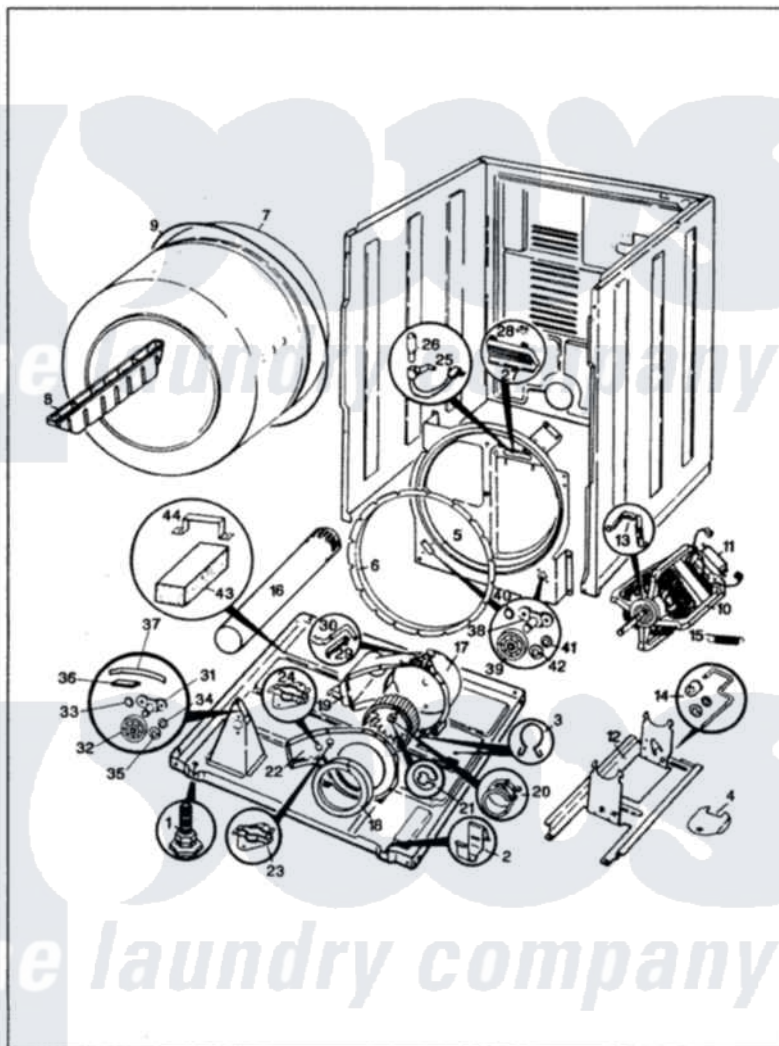

# Hoover HDG2005ALP 02 - CYLINDER & DRIVE (REV. A-D)

HOOPER HDG2005LP CYLINDER & DRIVE

ISSUED 1/90

Hoover [Residential Hoover HDG2005ALP Dryer Parts](#) Parts Diagram 02 - CYLINDER & DRIVE (REV. A-D)  
 Click on the part number to view part

Item	Original Part Number	Replaced By	Status	Part Description
1	63-5834		Not Available	LEG, LEVELING
2	<a href="#">53-0120</a>			Clip, Front Panel
3	25-7027	<a href="#">16515</a>		Clip
4	53-0153		Not Available	SHIELD, WIRING
"	25-7741	<a href="#">W10116760</a>		Screw
5	25-7733	<a href="#">681414</a>		Screw, 10AB X 1/2
"	Y02100001	<a href="#">LA-1054</a>		Dryer Bulkhead Kit
6	53-0282	<a href="#">31001637</a>		Seal Assembly, Cylinder Front
7	53-0178	<a href="#">53-1250</a>		Cylinder
8	53-0117		Not Available	BAFFLE, GRAY
"	25-7759	<a href="#">3196164</a>		Screw
9	<a href="#">LA-1004</a>			Motor Mtg. Kit
"	53-1080	<a href="#">341241</a>		Belt
10	53-2275	<a href="#">W10410996</a>		Motor-Drive
"	53-0189	<a href="#">LA-1004</a>		Motor Mtg. Kit
11	53-0693	<a href="#">53-0332</a>		Motor Switch