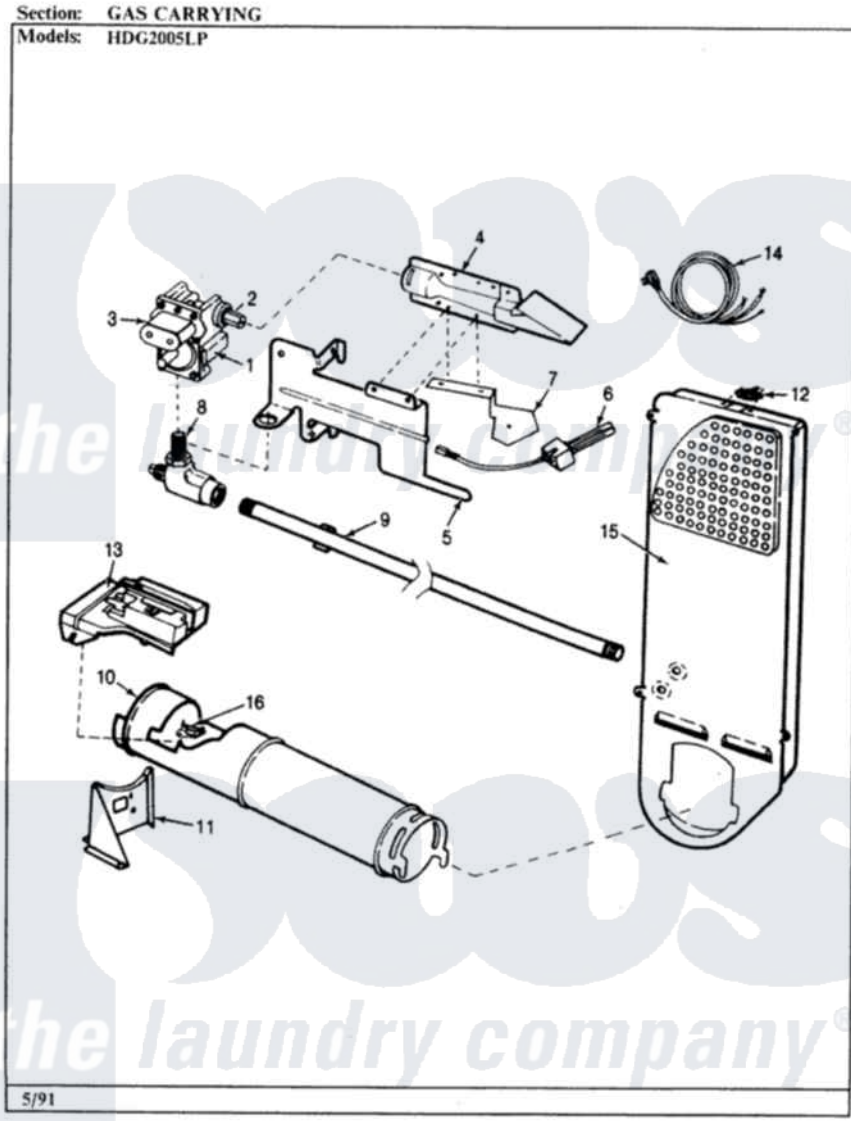

# Hoover HDG2005ALP 03 - GAS CARRYING (REV. A-D)

Hoover [Residential Hoover HDG2005ALP Dryer Parts](#) Parts Diagram 03 - GAS CARRYING (REV. A-D)  
Click on the part number to view part

Item	Original Part Number	Replaced By	Status	Part Description
1	53-1534		Not Available	CONTROL ASSY
2	63-5016	<a href="#">63-6766</a>		Conversion Kit
3	63-6615	<a href="#">279834</a>		Coil-Valve
"	63-6614	<a href="#">279834</a>		Coil-Valve
4	63-6682	<a href="#">31001784</a>		Burner
5	25-7741	<a href="#">W10116760</a>		Screw
"	<a href="#">53-0140</a>			Mtg Bracket
6	53-0689	<a href="#">31001556</a>		Igniter
7	25-7744	<a href="#">8281196</a>		Screw
"	<a href="#">25-3034</a>			Clip, Wiring
"	25-2134	<a href="#">W10116760</a>		Screw
"	53-0686		Not Available	BRACKET
8	53-0101	<a href="#">31001042</a>		Valve, Gas Shut Off
9	53-0173	<a href="#">31001777</a>		Main Gas L
10	<a href="#">53-1884</a>			Housing, Heater
"	25-3032		Not Available	WIRING CLIP

"	<a href="#">25-0168</a>		Screw
"	53-0138	Not Available	HEATER HOUSING
11	25-3092	<a href="#">90767</a>	Screw, 8A X 3/8 HeX Washer Head Tapping
"	25-7741	<a href="#">W10116760</a>	Screw
"	53-0139	Not Available	HEATER SUPPORT
12	<a href="#">25-0168</a>		Screw
"	53-0143	<a href="#">LA-1053</a>	Fuse Kit, Thermal
13	25-7741	<a href="#">W10116760</a>	Screw
"	25-3092	<a href="#">90767</a>	Screw, 8A X 3/8 HeX Washer Head Tapping
"	63-5013	<a href="#">338906</a>	Radiant, Sensor
"	25-2134	<a href="#">W10116760</a>	Screw
14	63-6259	<a href="#">31001547</a>	Cord, Power
15	53-0169	Not Available	INLET AIR DUCT
16	<a href="#">LA-1053</a>		Fuse Kit, Thermal
"	53-1096	<a href="#">LA-1053</a>	Fuse Kit, Thermal