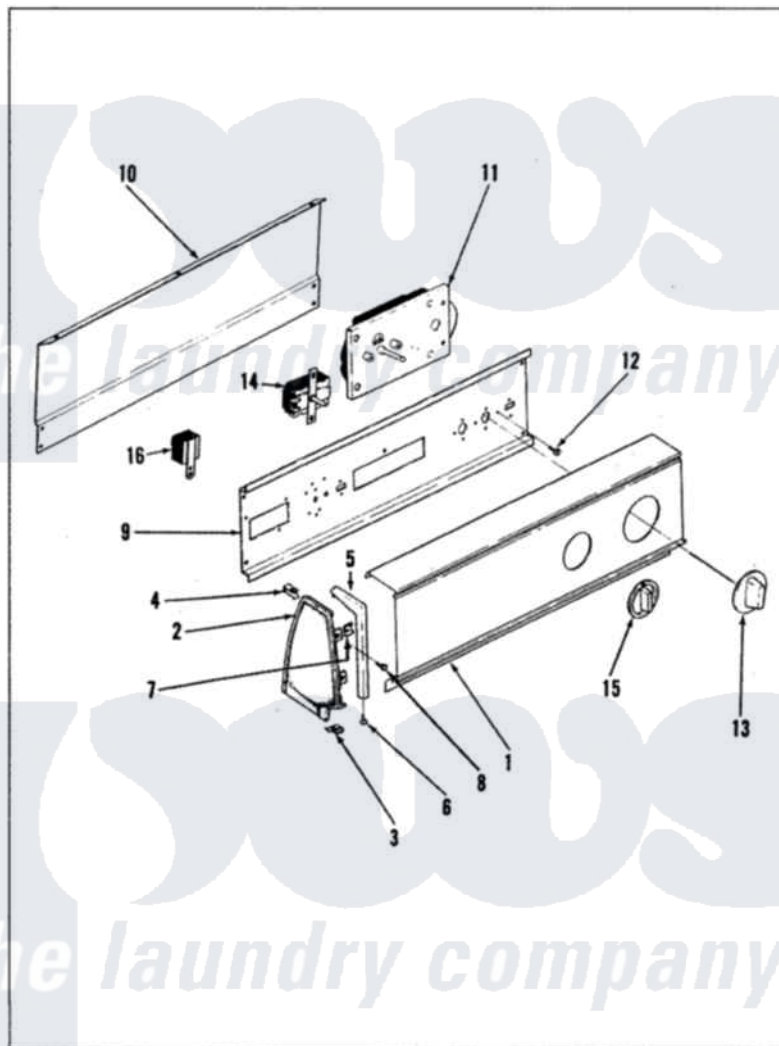

# Hoover HDG2005HLP 01 - CONTROL PANEL (REV. A-D)

HOOVER

HDG2005LP

BACKGUARD

ISSUED 1/90

Hoover [Residential Hoover HDG2005HLP Dryer Parts](#) Parts Diagram 01 - CONTROL PANEL (REV. A-D)

[Click on the part number to view part](#)

Item	Original Part Number	Replaced By	Status	Part Description
1	53-1536		Not Available	CONTROL PANEL
2	<a href="#">53-0264</a>			RH Endcap
"	25-7649	<a href="#">910187</a>		Screw
"	<a href="#">25-7702</a>			Speedclip, End Cap To Control Panel
"	35-2487	<a href="#">21001451</a>		Cap- End
"	<a href="#">53-0265</a>			LH Endcap
"	53-2488	<a href="#">31001109</a>		Owners Man
3	<a href="#">25-7851</a>			Speedclip, End Cap To Top
"	25-7697	<a href="#">25-2219</a>		Screw
4	25-7435	<a href="#">33002917</a>		Screw, No.10-16
"	<a href="#">25-7852</a>			Speedclip, Rr Shld To End Cap
5	53-0277		Not Available	TRIM, END CAP (RT)
"	53-0278		Not Available	TRIM, END CAP (LT)
6	<a href="#">25-7760</a>			Screw
7	<a href="#">25-7702</a>			Speedclip, End Cap To Control

7	<a href="#">45-1102</a>			Panel
8	25-3092	<a href="#">90767</a>		Screw, 8A X 3/8 HeX Washer Head Tapping
9	53-0365	<a href="#">53-1676</a>		Shield, Control
"	<a href="#">53-1676</a>			Shield, Control
10	53-0268	<a href="#">21001460</a>		Shield, Rear
"	35-2688	<a href="#">21001460</a>		Shield, Rear
11	53-0656		Not Available	TIMER
"	<a href="#">53-1810</a>			Timer
"	63-6752		Not Available	TIMER MOTOR
12	25-0205	<a href="#">216412</a>		Screw, Bracket To Timer
"	25-7435	<a href="#">33002917</a>		Screw, No.10-16
13	53-0653	<a href="#">31001219</a>		Knob Ski
14	<a href="#">53-1264</a>			Rotary Switch
"	25-3092	<a href="#">90767</a>		Screw, 8A X 3/8 HeX Washer Head Tapping
15	35-0147		Not Available	SELECTOR KNOB
16	63-6731	<a href="#">53-1639</a>		Buzzer Assembly
"	25-3092	<a href="#">90767</a>		Screw, 8A X 3/8 HeX Washer Head Tapping
"	53-1543		Not Available	MANUAL, USE & CARE