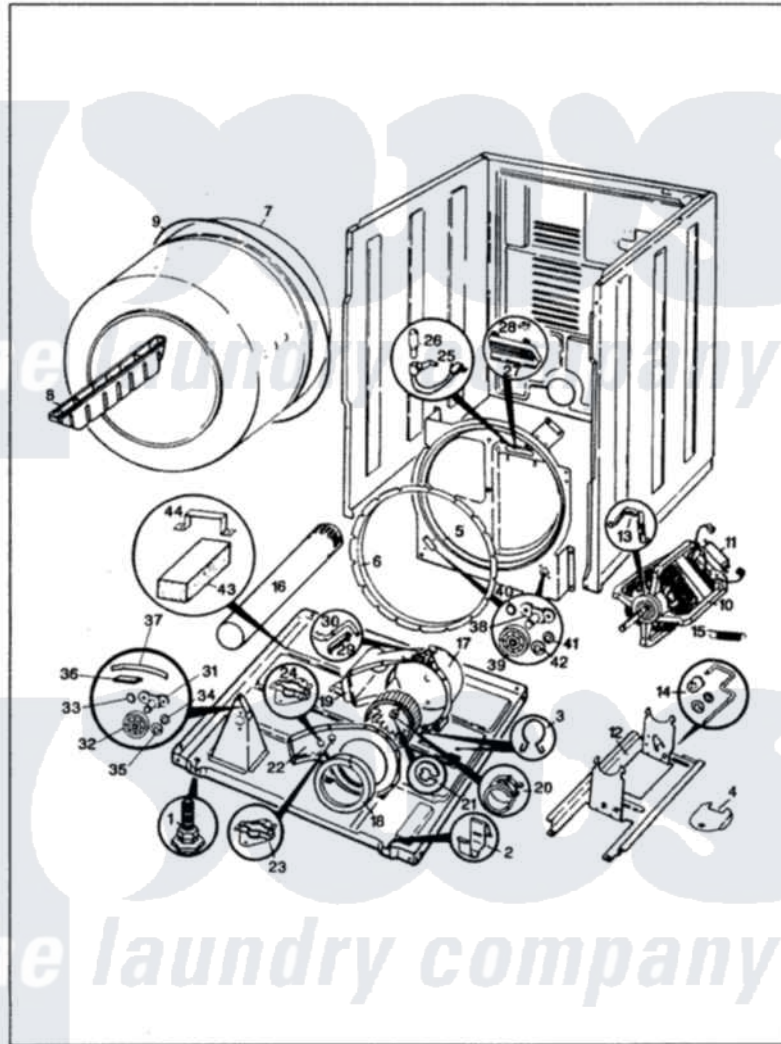

Hoover HDG2005HLP 02 - CYLINDER & DRIVE (REV. A-D)

HOOPER HDG2005LP CYLINDER & DRIVE

ISSUED 1/90

Hoover [Residential Hoover HDG2005HLP Dryer Parts](#) Parts Diagram 02 - CYLINDER & DRIVE (REV. A-D)
 Click on the part number to view part

Item	Original Part Number	Replaced By	Status	Part Description
1	63-5834		Not Available	LEG, LEVELING
2	53-0120			Clip, Front Panel
3	25-7027	16515		Clip
4	53-0153		Not Available	SHIELD, WIRING
"	25-7741	W10116760		Screw
5	25-7733	681414		Screw, 10AB X 1/2
"	Y02100001	LA-1054		Dryer Bulkhead Kit
6	53-0282	31001637		Seal Assembly, Cylinder Front
7	53-0178	53-1250		Cylinder
8	53-0117		Not Available	BAFFLE, GRAY
"	25-7759	3196164		Screw
9	LA-1004			Motor Mtg. Kit
"	53-1080	341241		Belt
10	53-2275	W10410996		Motor-Drive
"	53-0189	LA-1004		Motor Mtg. Kit
11	53-0693	53-0332		Motor Switch