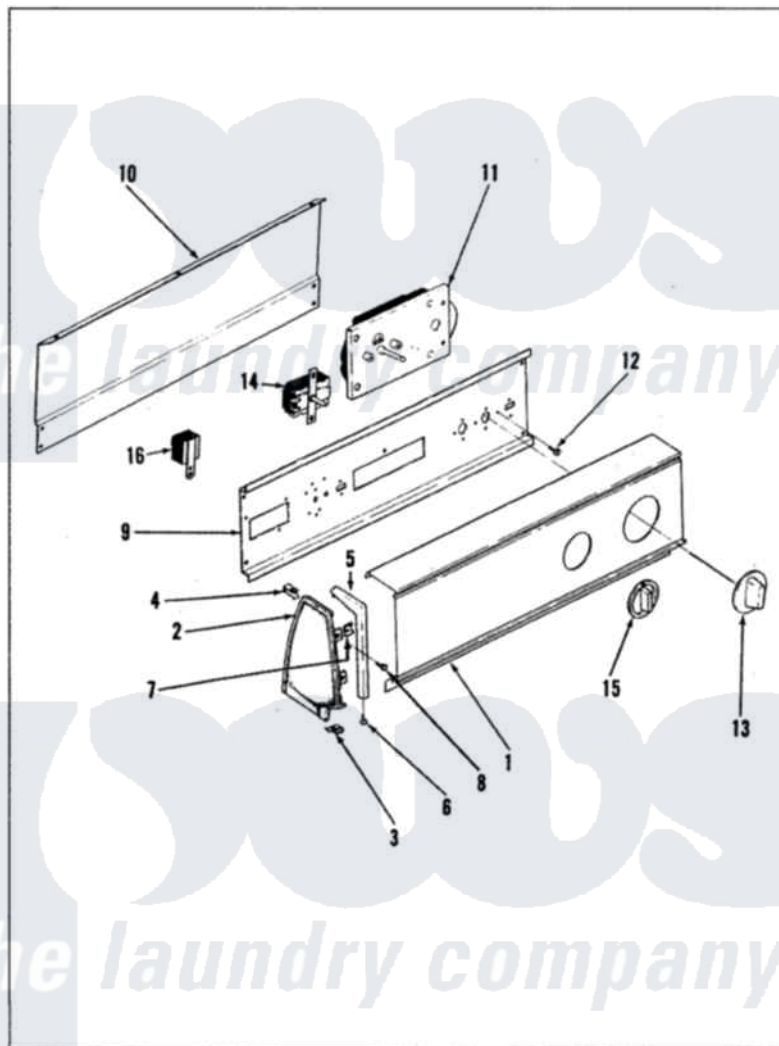

# Hoover HDG2005LP 01 - CONTROL PANEL (REV. A-D)

HOOVER HDG2005LP BACKGUARD

ISSUED 1/90

Hoover [Residential Hoover HDG2005LP Dryer Parts](#) Parts Diagram 01 - CONTROL PANEL (REV. A-D)

[Click on the part number to view part](#)

Item	Original Part Number	Replaced By	Status	Part Description
1	53-1536		Not Available	CONTROL PANEL
2	<a href="#">53-0264</a>			RH Endcap
"	25-7649	<a href="#">910187</a>		Screw
"	<a href="#">25-7702</a>			Speedclip, End Cap To Control Panel
"	35-2487	<a href="#">21001451</a>		Cap- End
"	<a href="#">53-0265</a>			LH Endcap
"	53-2488	<a href="#">31001109</a>		Owners Man
3	<a href="#">25-7851</a>			Speedclip, End Cap To Top
"	25-7697	<a href="#">25-2219</a>		Screw
4	25-7435	<a href="#">33002917</a>		Screw, No.10-16
"	<a href="#">25-7852</a>			Speedclip, Rr Shld To End Cap
5	53-0277		Not Available	TRIM, END CAP (RT)
"	53-0278		Not Available	TRIM, END CAP (LT)
6	<a href="#">25-7760</a>			Screw
7	<a href="#">25-7702</a>			Speedclip, End Cap To Control

7	<a href="#">45-1102</a>			Panel
8	25-3092	<a href="#">90767</a>		Screw, 8A X 3/8 HeX Washer Head Tapping
9	53-0365	<a href="#">53-1676</a>		Shield, Control
"	<a href="#">53-1676</a>			Shield, Control
10	53-0268	<a href="#">21001460</a>		Shield, Rear
"	35-2688	<a href="#">21001460</a>		Shield, Rear
11	53-0656		Not Available	TIMER
"	<a href="#">53-1810</a>			Timer
"	63-6752		Not Available	TIMER MOTOR
12	25-0205	<a href="#">216412</a>		Screw, Bracket To Timer
"	25-7435	<a href="#">33002917</a>		Screw, No.10-16
13	53-0653	<a href="#">31001219</a>		Knob Ski
14	<a href="#">53-1264</a>			Rotary Switch
"	25-3092	<a href="#">90767</a>		Screw, 8A X 3/8 HeX Washer Head Tapping
15	35-0147		Not Available	SELECTOR KNOB
16	63-6731	<a href="#">53-1639</a>		Buzzer Assembly
"	25-3092	<a href="#">90767</a>		Screw, 8A X 3/8 HeX Washer Head Tapping
"	53-1543		Not Available	MANUAL, USE & CARE