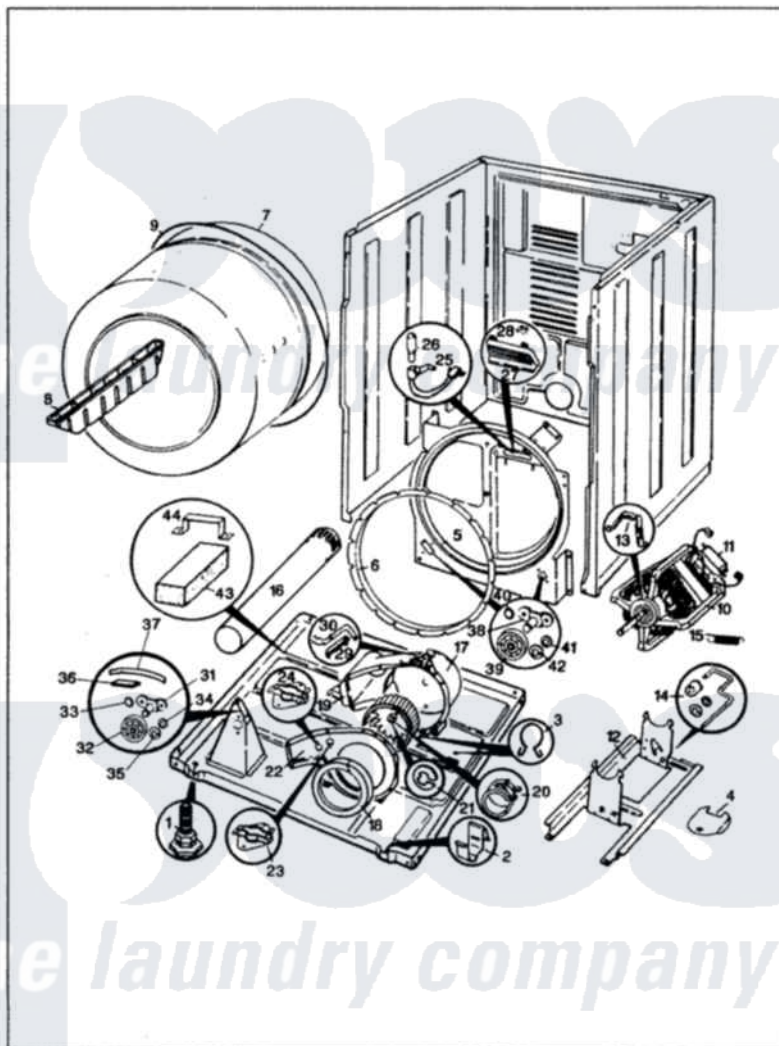

Hoover HDG2005LP 02 - CYLINDER & DRIVE (REV. A-D)

HOOPER HDG2005LP CYLINDER & DRIVE

ISSUED 1/90

Hoover [Residential Hoover HDG2005LP Dryer Parts](#) Parts Diagram 02 - CYLINDER & DRIVE (REV. A-D)
 Click on the part number to view part

Item	Original Part Number	Replaced By	Status	Part Description
1	63-5834		Not Available	LEG, LEVELING
2	53-0120			Clip, Front Panel
3	25-7027	16515		Clip
4	53-0153		Not Available	SHIELD, WIRING
"	25-7741	W10116760		Screw
5	25-7733	681414		Screw, 10AB X 1/2
"	Y02100001	LA-1054		Dryer Bulkhead Kit
6	53-0282	31001637		Seal Assembly, Cylinder Front
7	53-0178	53-1250		Cylinder
8	53-0117		Not Available	BAFFLE, GRAY
"	25-7759	3196164		Screw
9	LA-1004			Motor Mtg. Kit
"	53-1080	341241		Belt
10	53-2275	W10410996		Motor-Drve
"	53-0189	LA-1004		Motor Mtg. Kit
11	53-0693	53-0332		Motor Switch